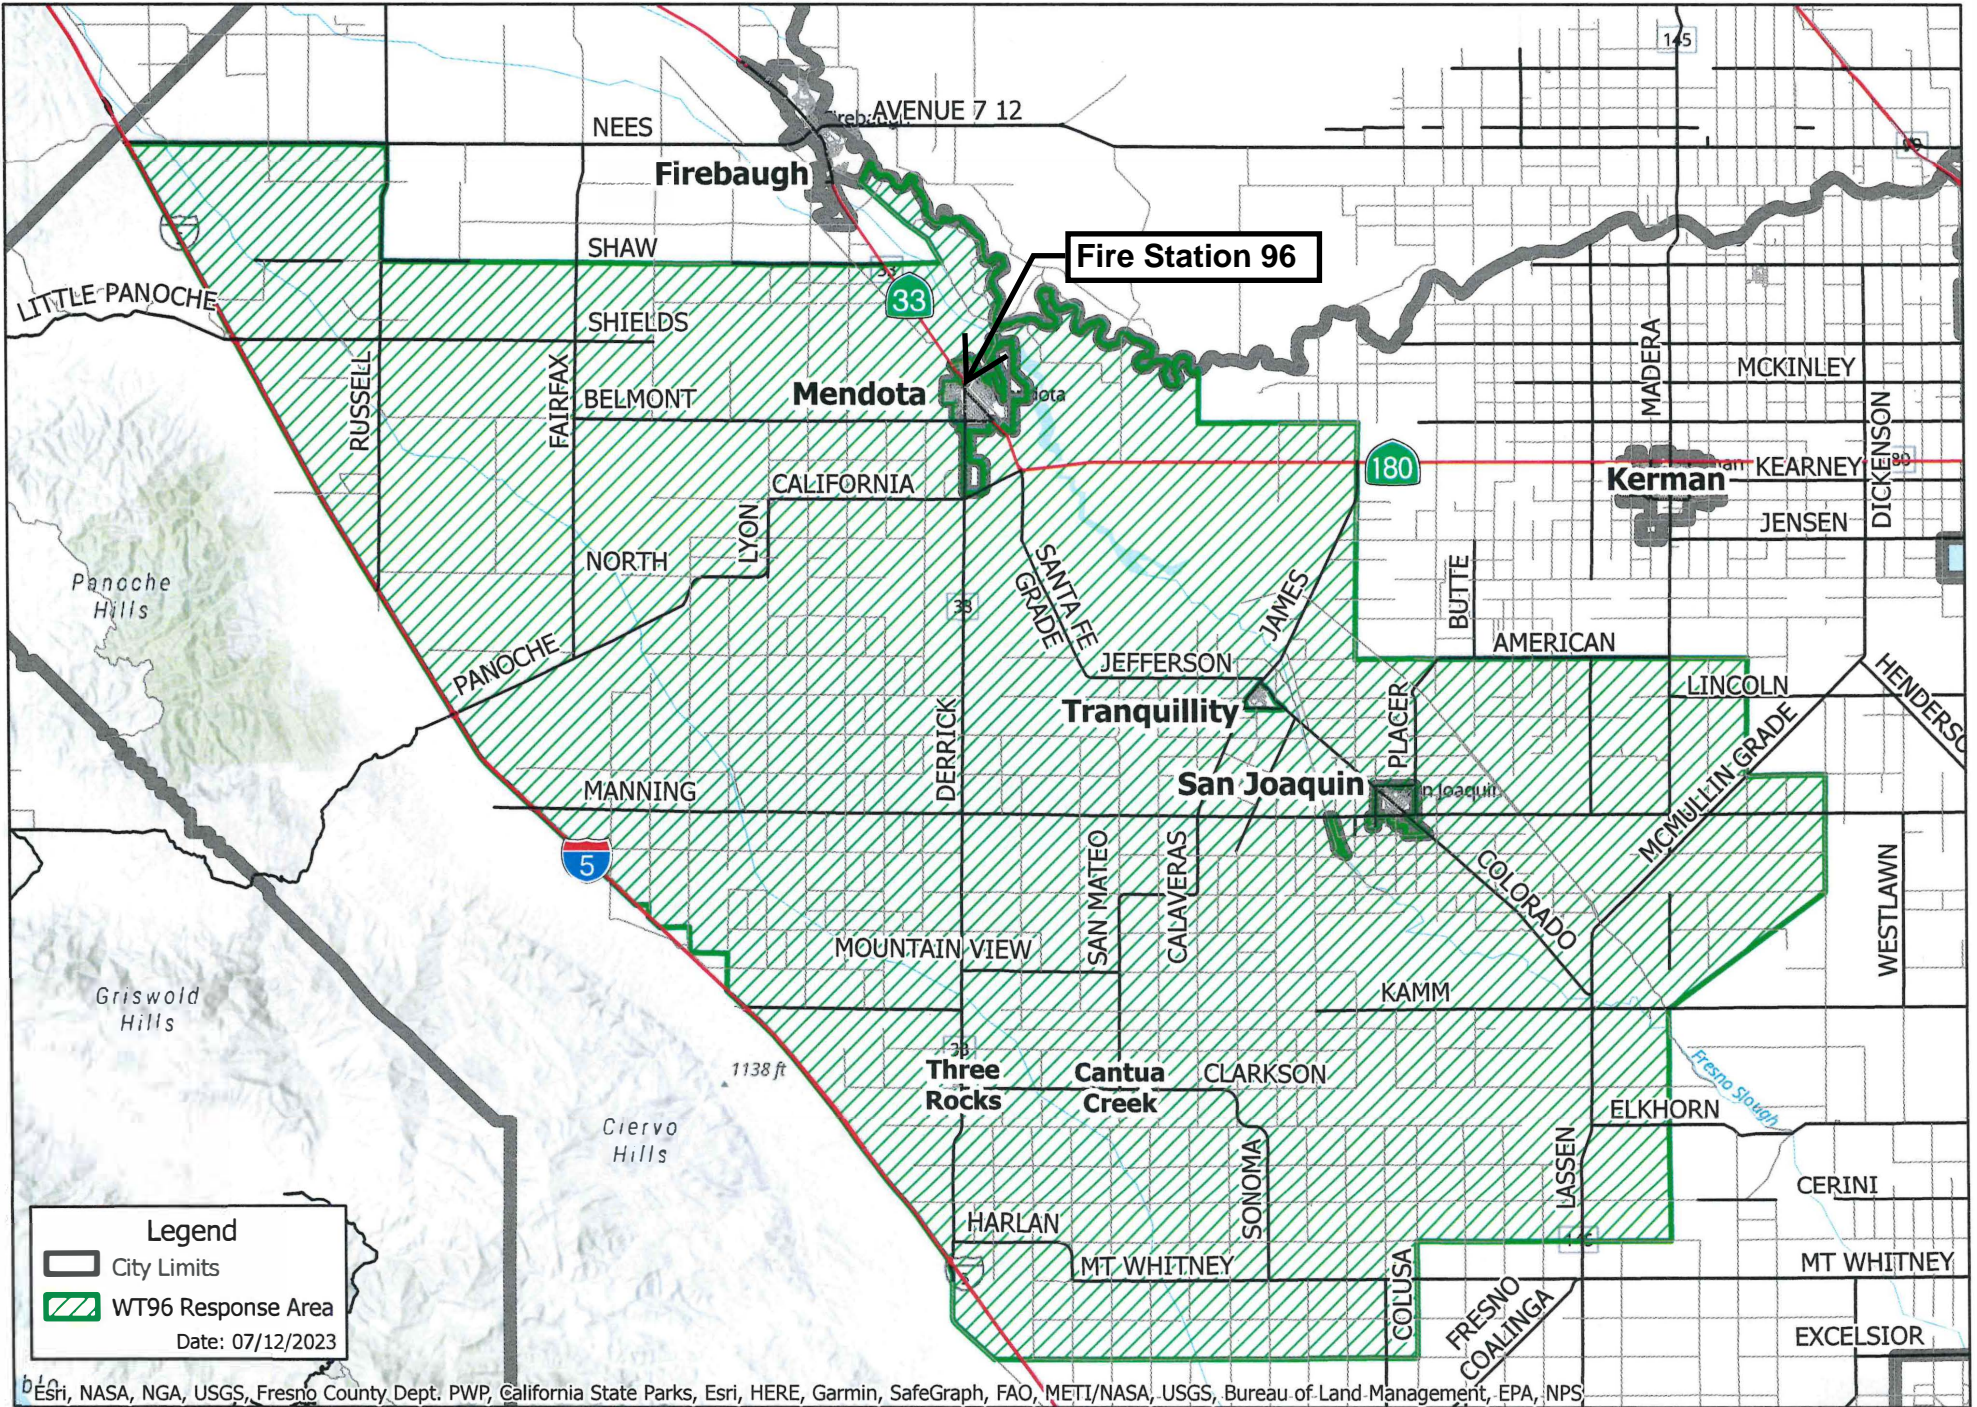

Location Map

Legend
City Limits
WT96 Response Area
Date: 07/12/2023

Esri, NASA, NGA, USGS, Fresno County Dept. PWP, California State Parks, Esri, HERE, Garmin, SafeGraph, FAO, METI/NASA, USGS, Bureau of Land Management, EPA, NPS

Water Tender 96 Refurbish