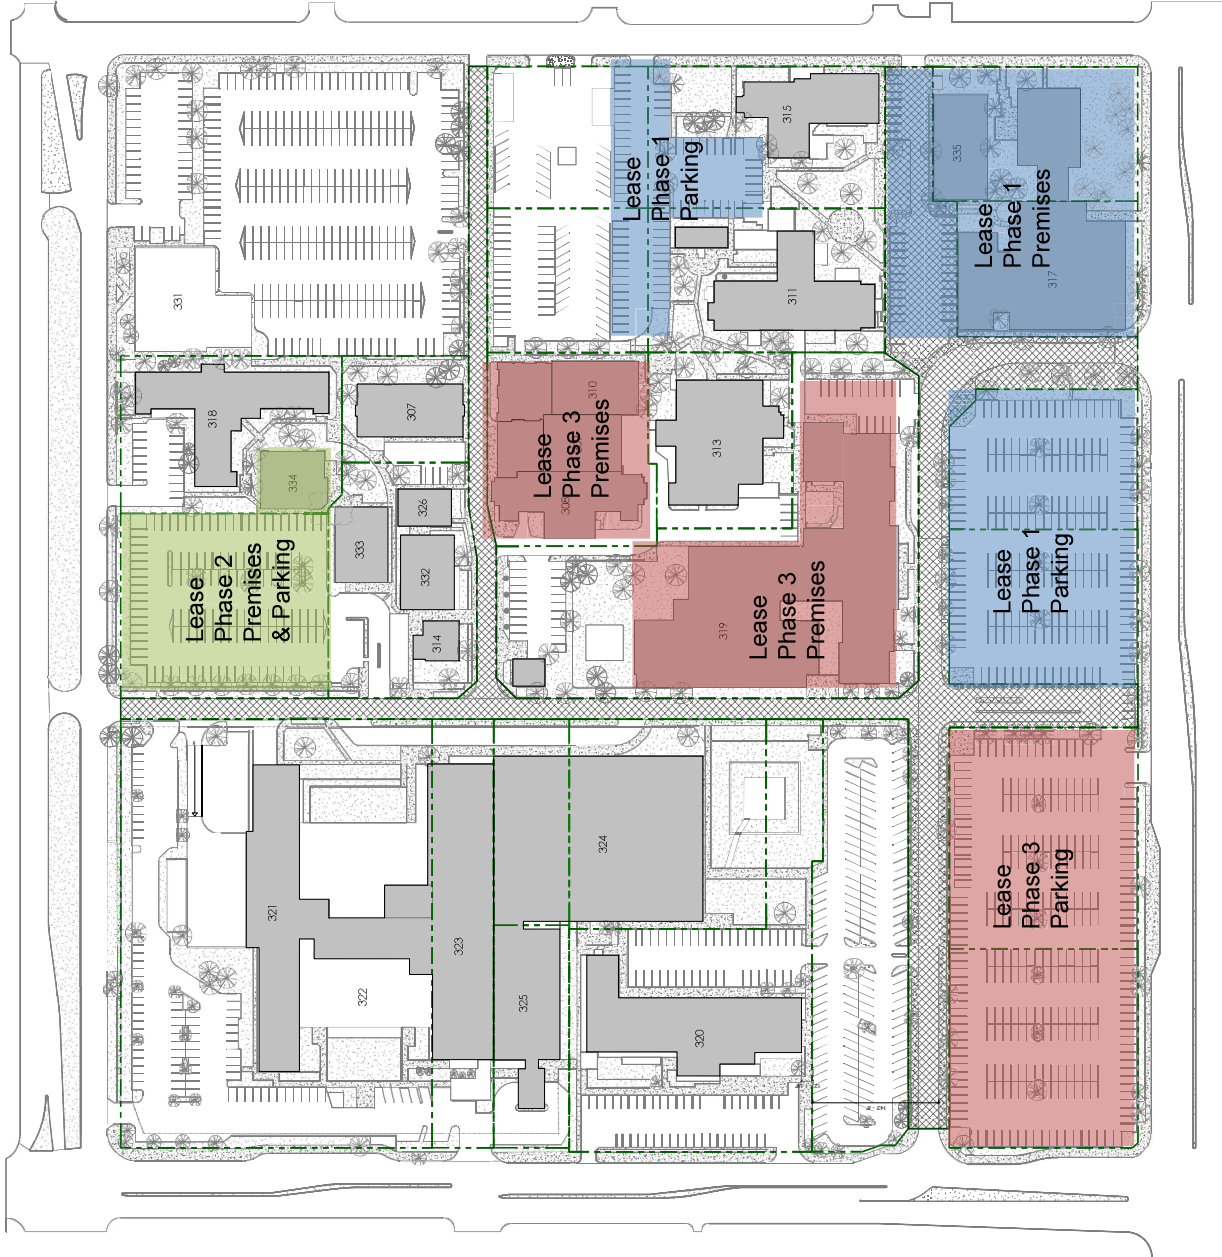

- 1
- 2
- 3
- 4
- 5
- 6
- 7
- 8
- 9
- 10
- 11
- 12
- 13
- 14
- 15
- 16
- 17
- 18
- 19
- 20
- 21
- 22
- 23
- 24
- 25
- 26
- 27
- 28

EXHIBIT C – PHASE MAP

Building #	Name	Sq Ft	Occupant	Use	Move Out Date	Notes
314	AOWP	1,368	PWP	AOWP Program	12/31/2024	
332	Mod A	5,040	DBH	Office	N/A	
333	Mod B	4,979	DBH	Office	N/A	
326	Mod 326	1,920	Vacant	Office	N/A	
334	Mod C	4,268	DSS	CWS Facility	12/31/2025	
307	Storage	7,560	Vacant	Storage	N/A	
318	Huntington Hall	28,350	Vacant	Office	N/A	
320	Cedar	18,589	DBH	Medical Office	N/A	
312	Barton Motor Pool	1,050	Vacant	Service Garage/Fuel Site	N/A	
336	Mod F	1,420	Vacant	Office	N/A	
311	Main Welfare	33,300	Vacant	Office	N/A	
315	Barton Building	28,050	Vacant	Office	N/A	
335	Mod E	7,100	DBH	Medical Office	12/31/2025	
317	Main Mental Health	25,265	DBH	Medical Office	12/31/2025	
308	UMC - Laundry	8,076	ISD	Storage	12/31/2025	
309	Central Plant Boilers	10,275	ISD	Boilers & Power	12/31/2025	
310	Central Chiller Plant	10,880	ISD	Chiller Plant	12/31/2025	
313	Commissary Building	31,280	Vacant	Office	N/A	
319	Psychiatric Health Facility	44,064	DBH	Psychiatric Hospital	12/31/2025	