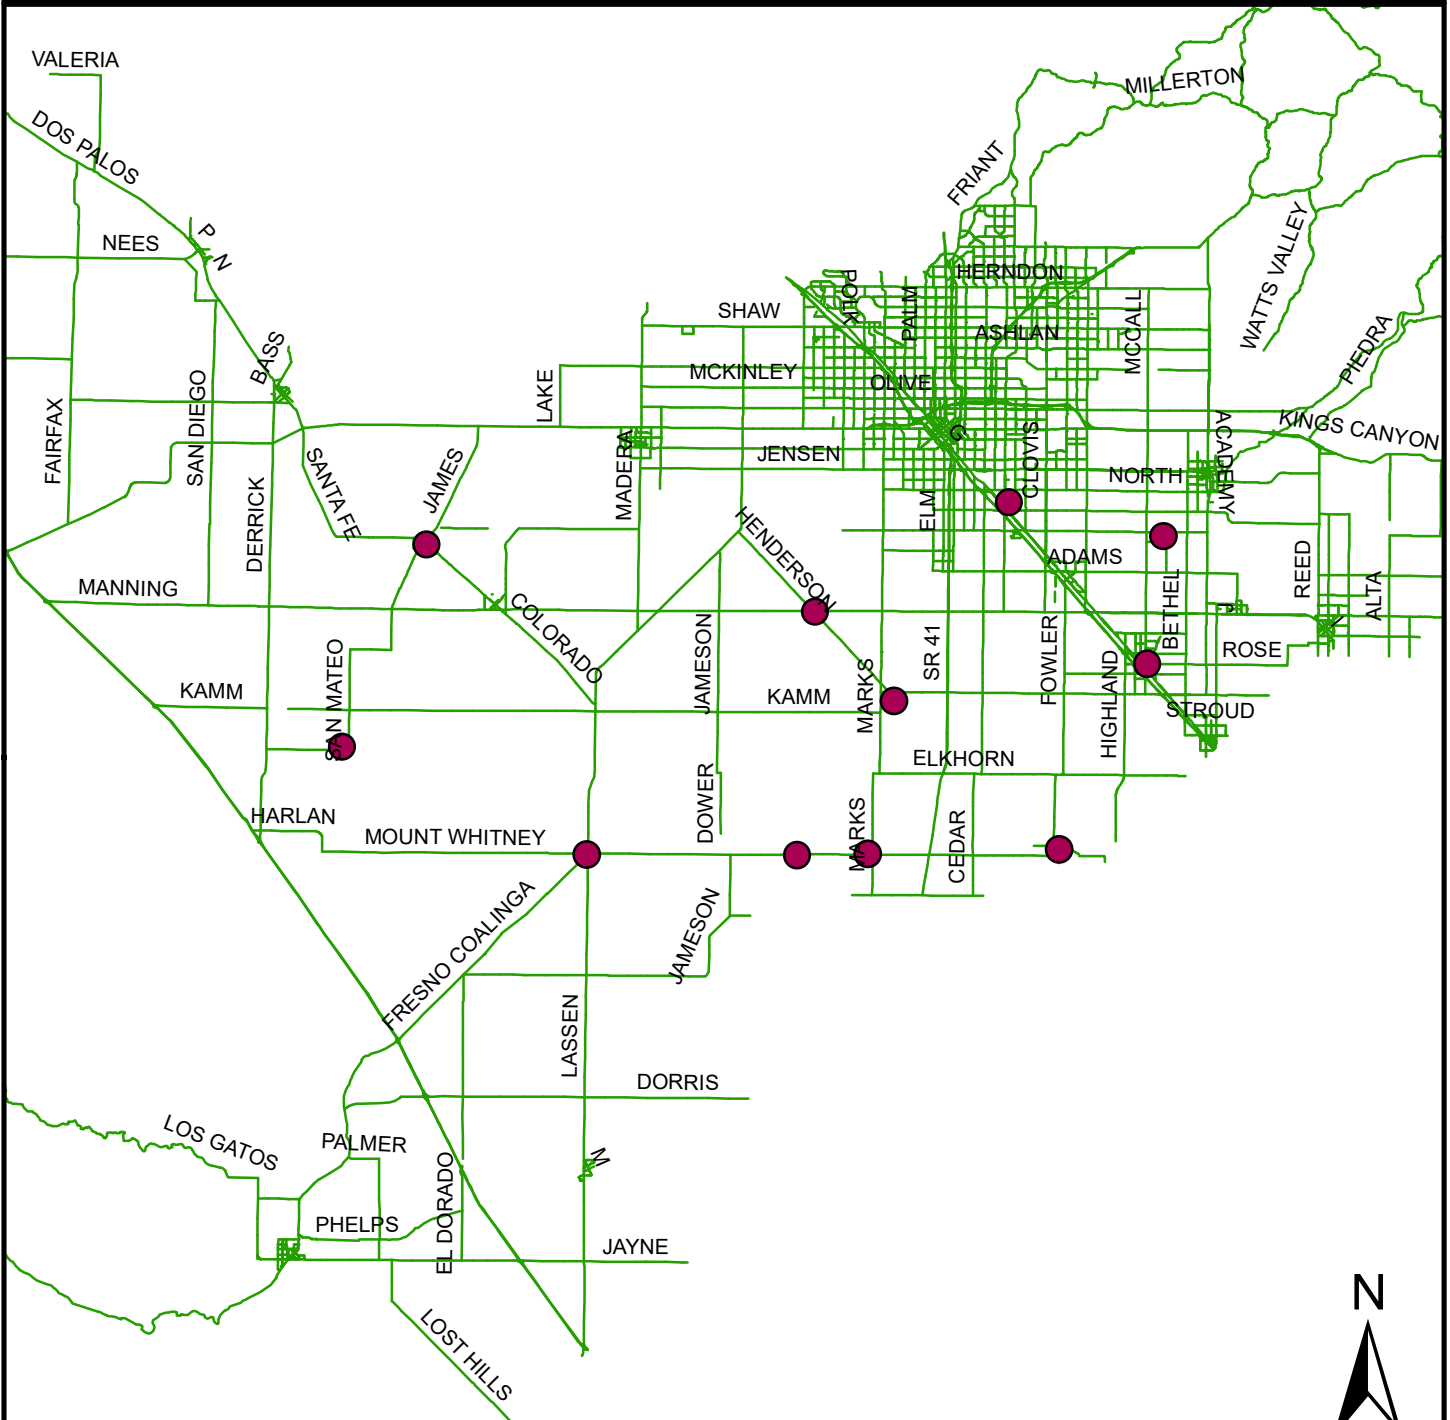

Central California Food Bank Food Distribution CDBG CV19251

Legend

- Food Distribution Locations
- Streets

0 5 10 20 Miles