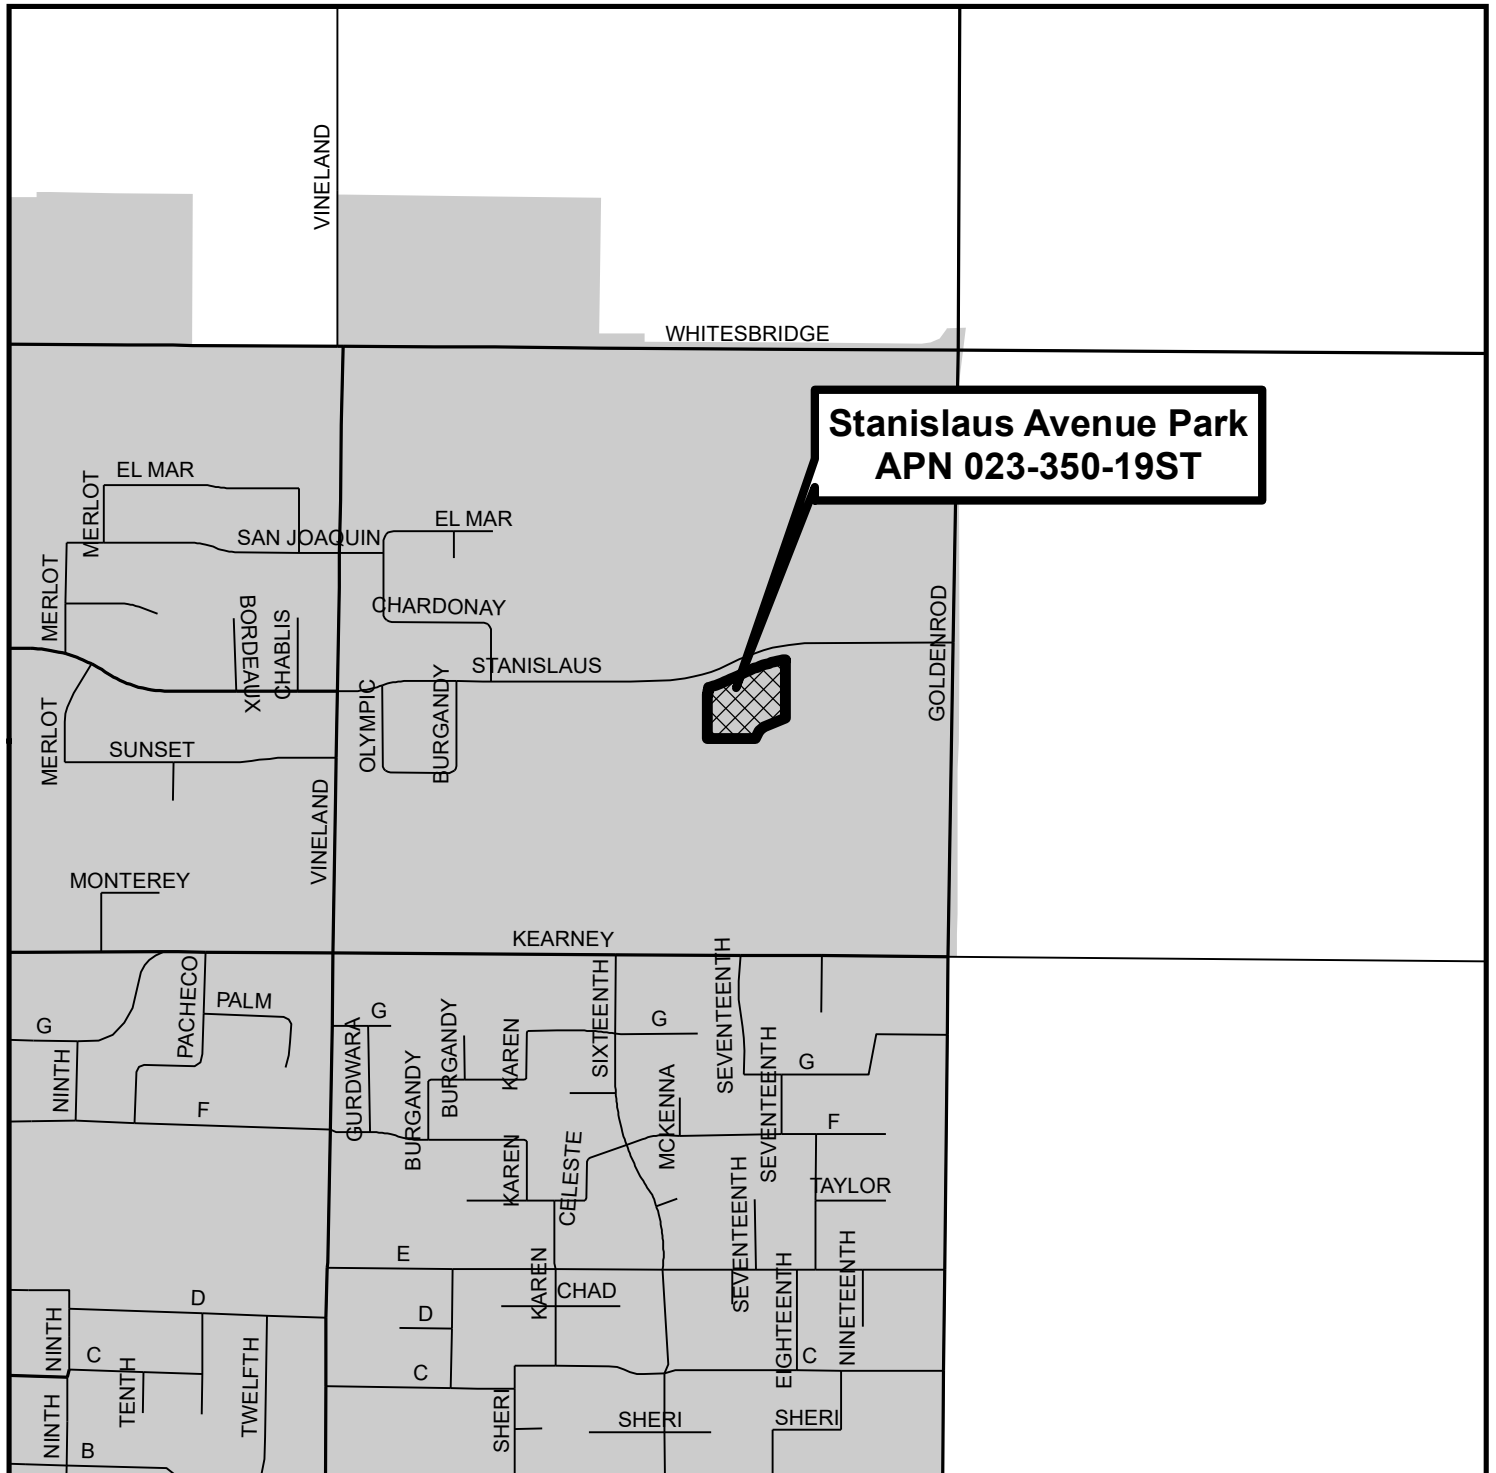

# Kerman Stanislaus Avenue Park Development CDBG #17371

**Stanislaus Avenue Park  
APN 023-350-19ST**

## Legend

-  City Limits
-  Project Location