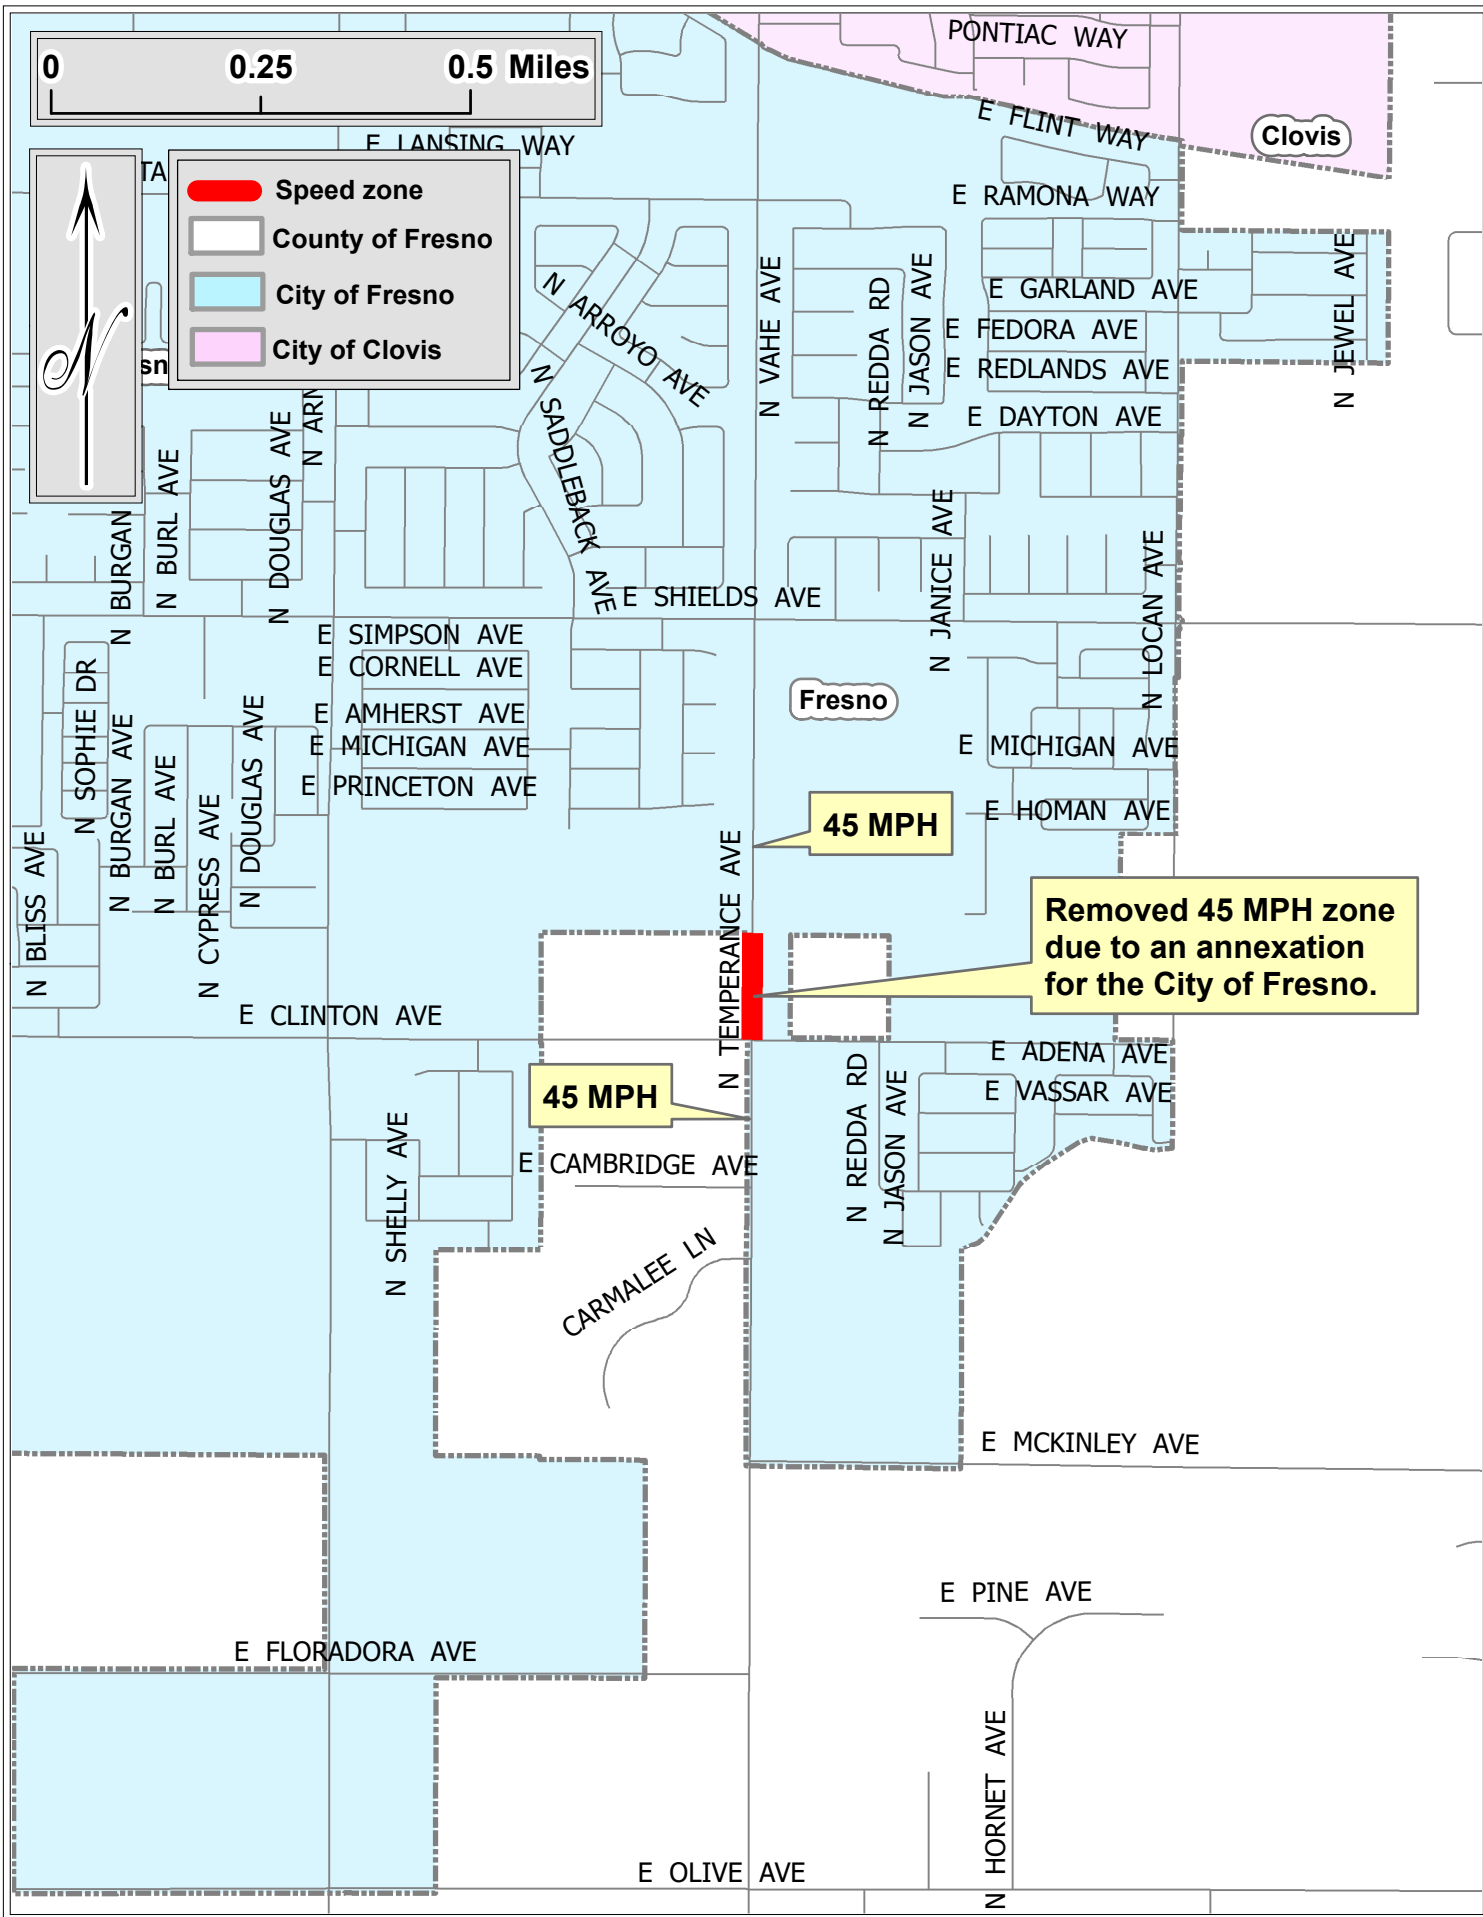

Behymer Avenue from 1/2 mile east of Minnewawa Avenue to Fowler Avenue. District 5.

Clinton Avenue from Sunnyside Avenue to Fowler Avenue except that portion within the boundaries of the City of Fresno. District 5.

Kings Canyon Road from Argyle Avenue to Fowler Avenue except that portion within the boundaries of the City of Fresno. District 5.

Kings Canyon Road from Fowler Avenue to Armstrong Avenue except that portion within the boundaries of the City of Fresno. District 5.

**Temperance Avenue from Clinton Avenue to Shields Avenue
except that portion within the boundaries of the City of Fresno. District 5.**

Willow Avenue from Alluvial Avenue to Nees Avenue except that portion within the boundaries of the City of Clovis and the City of Fresno. District 2.