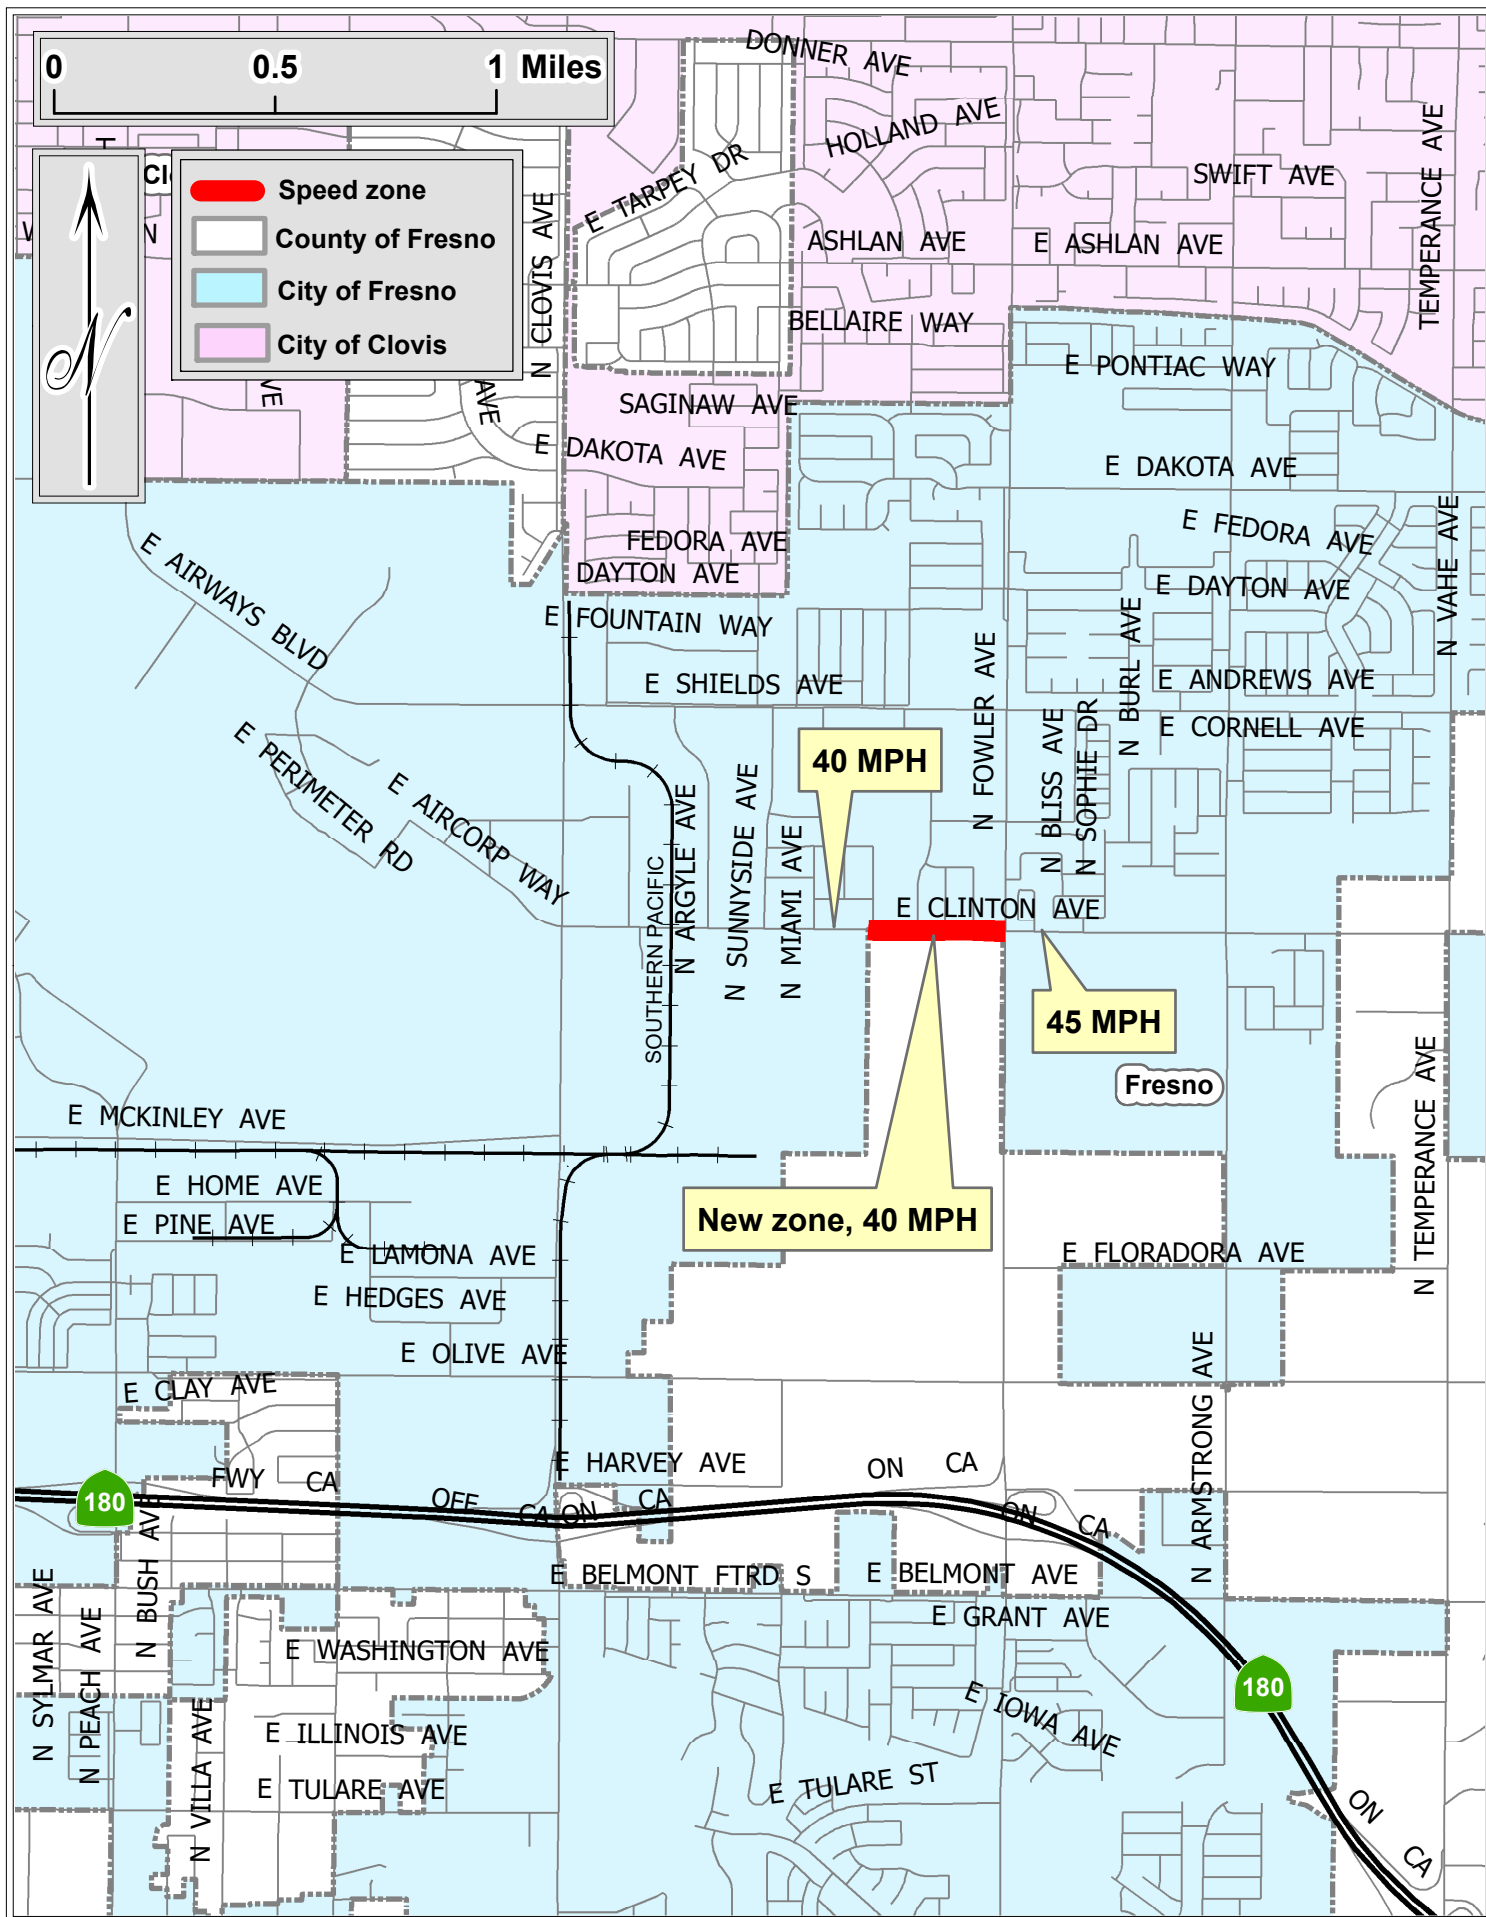

Behymer Avenue from 1/2 mile east of Minnewawa Avenue to Fowler Avenue. District 5.

Clinton Avenue from Sunnyside Avenue to Fowler Avenue except that portion within the boundaries of the City of Fresno. District 5.

Kings Canyon Road from Argyle Avenue to Fowler Avenue except that portion within the boundaries of the City of Fresno. District 5.

Kings Canyon Road from Fowler Avenue to Armstrong Avenue except that portion within the boundaries of the City of Fresno. District 5.

**Temperance Avenue from Clinton Avenue to Shields Avenue
except that portion within the boundaries of the City of Fresno. District 5.**

Willow Avenue from Alluvial Avenue to Nees Avenue except that portion within the boundaries of the City of Clovis and the City of Fresno. District 2.