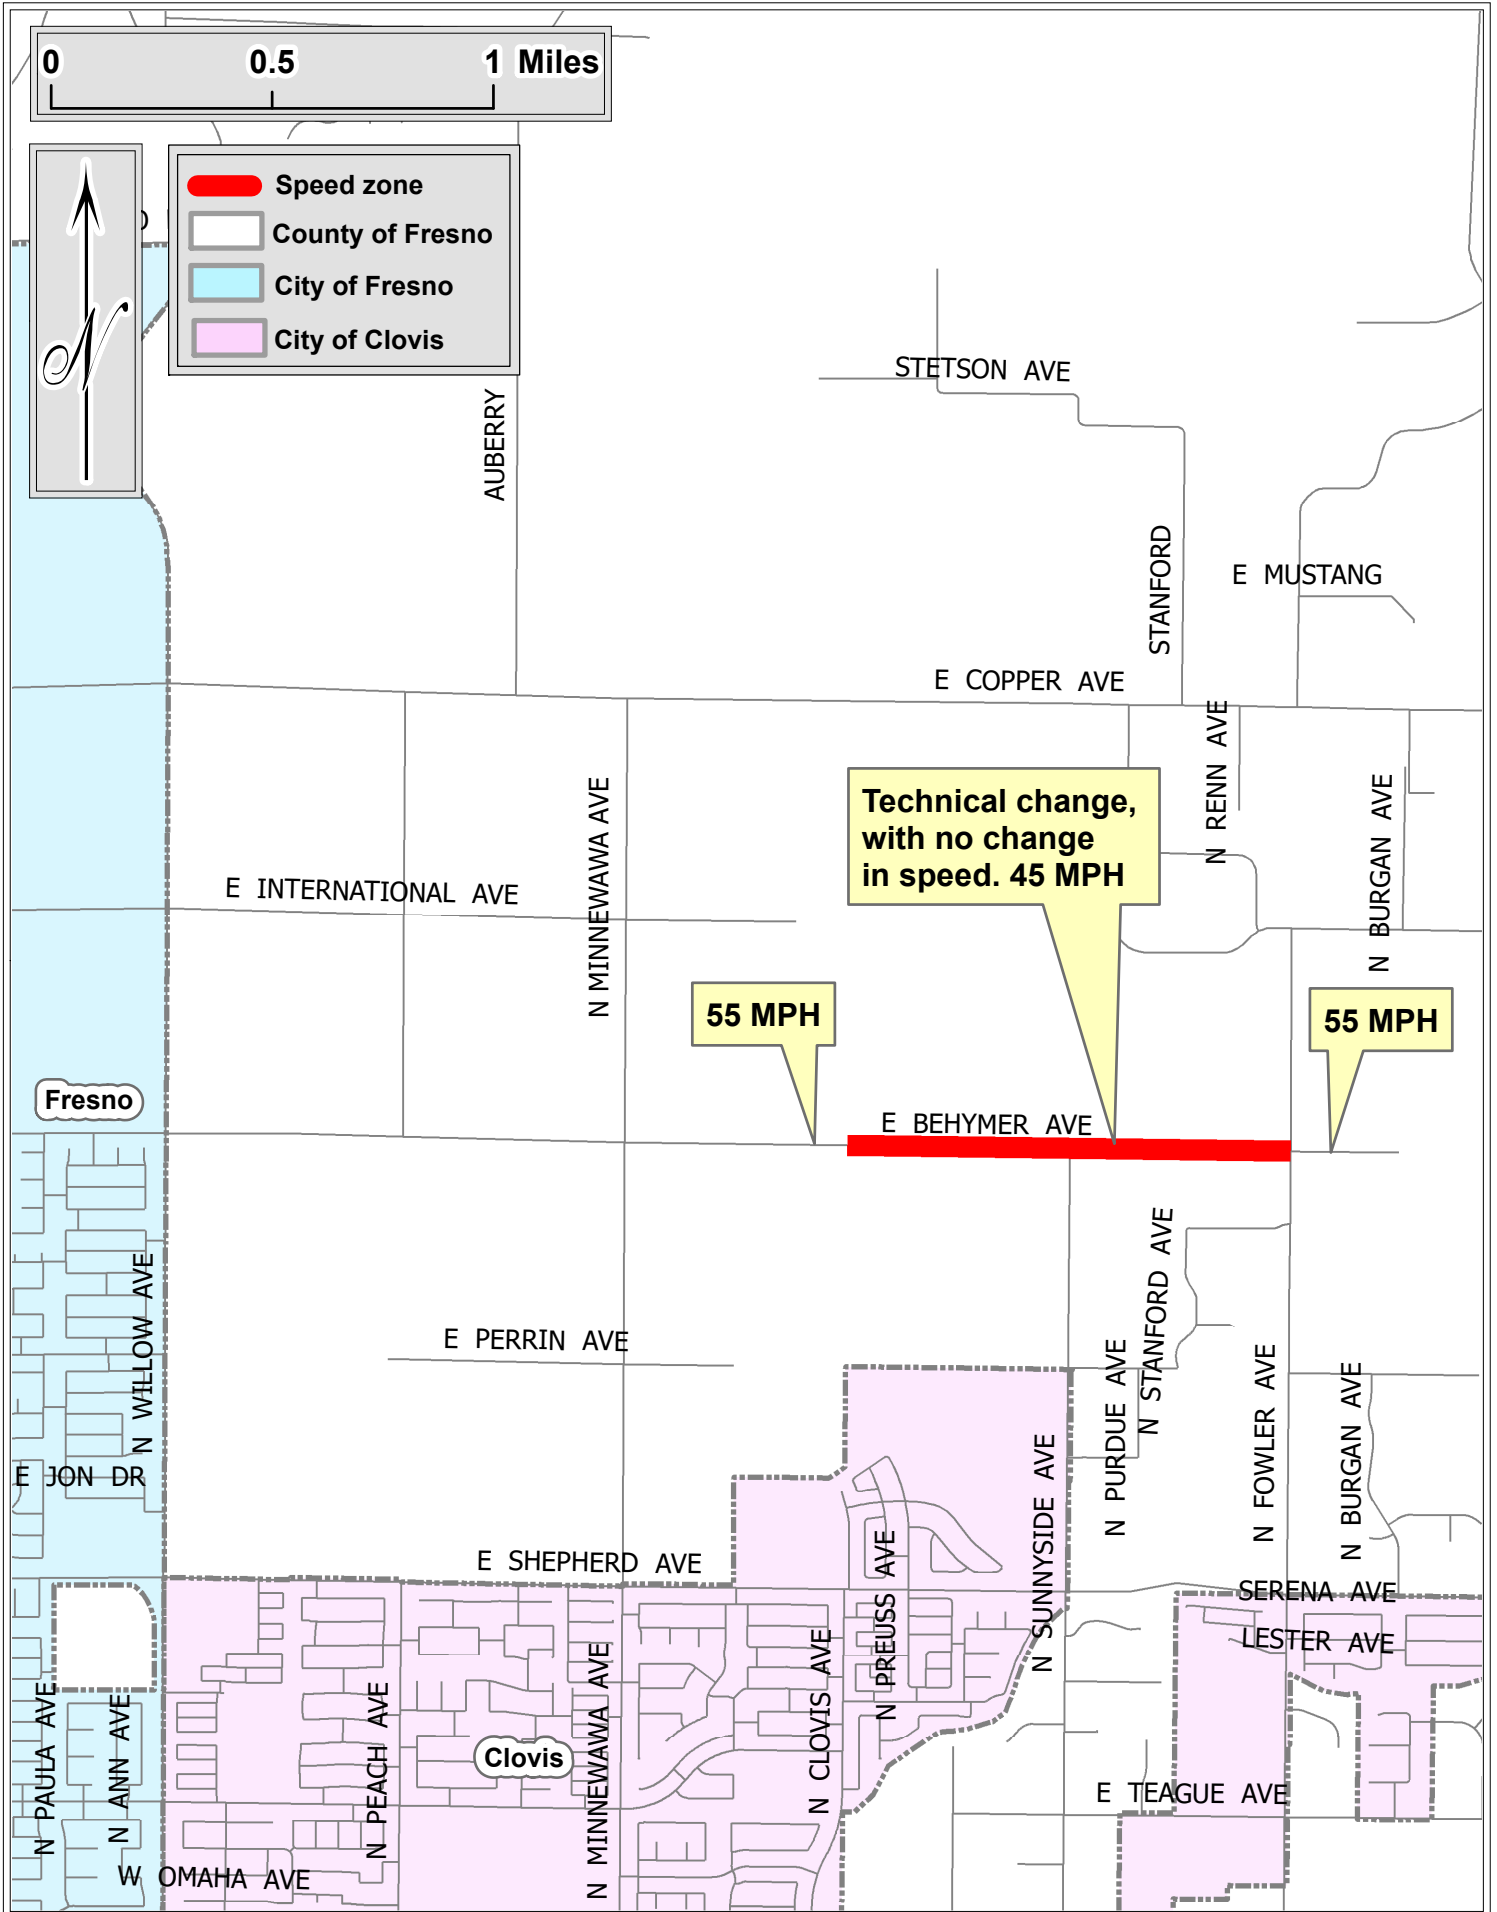

Behymer Avenue from 1/2 mile east of Minnewawa Avenue to Fowler Avenue. District 5.

Clinton Avenue from Sunnyside Avenue to Fowler Avenue except that portion within the boundaries of the City of Fresno. District 5.

Kings Canyon Road from Argyle Avenue to Fowler Avenue except that portion within the boundaries of the City of Fresno. District 5.

Kings Canyon Road from Fowler Avenue to Armstrong Avenue except that portion within the boundaries of the City of Fresno. District 5.

**Temperance Avenue from Clinton Avenue to Shields Avenue
except that portion within the boundaries of the City of Fresno. District 5.**

Willow Avenue from Alluvial Avenue to Nees Avenue except that portion within the boundaries of the City of Clovis and the City of Fresno. District 2.