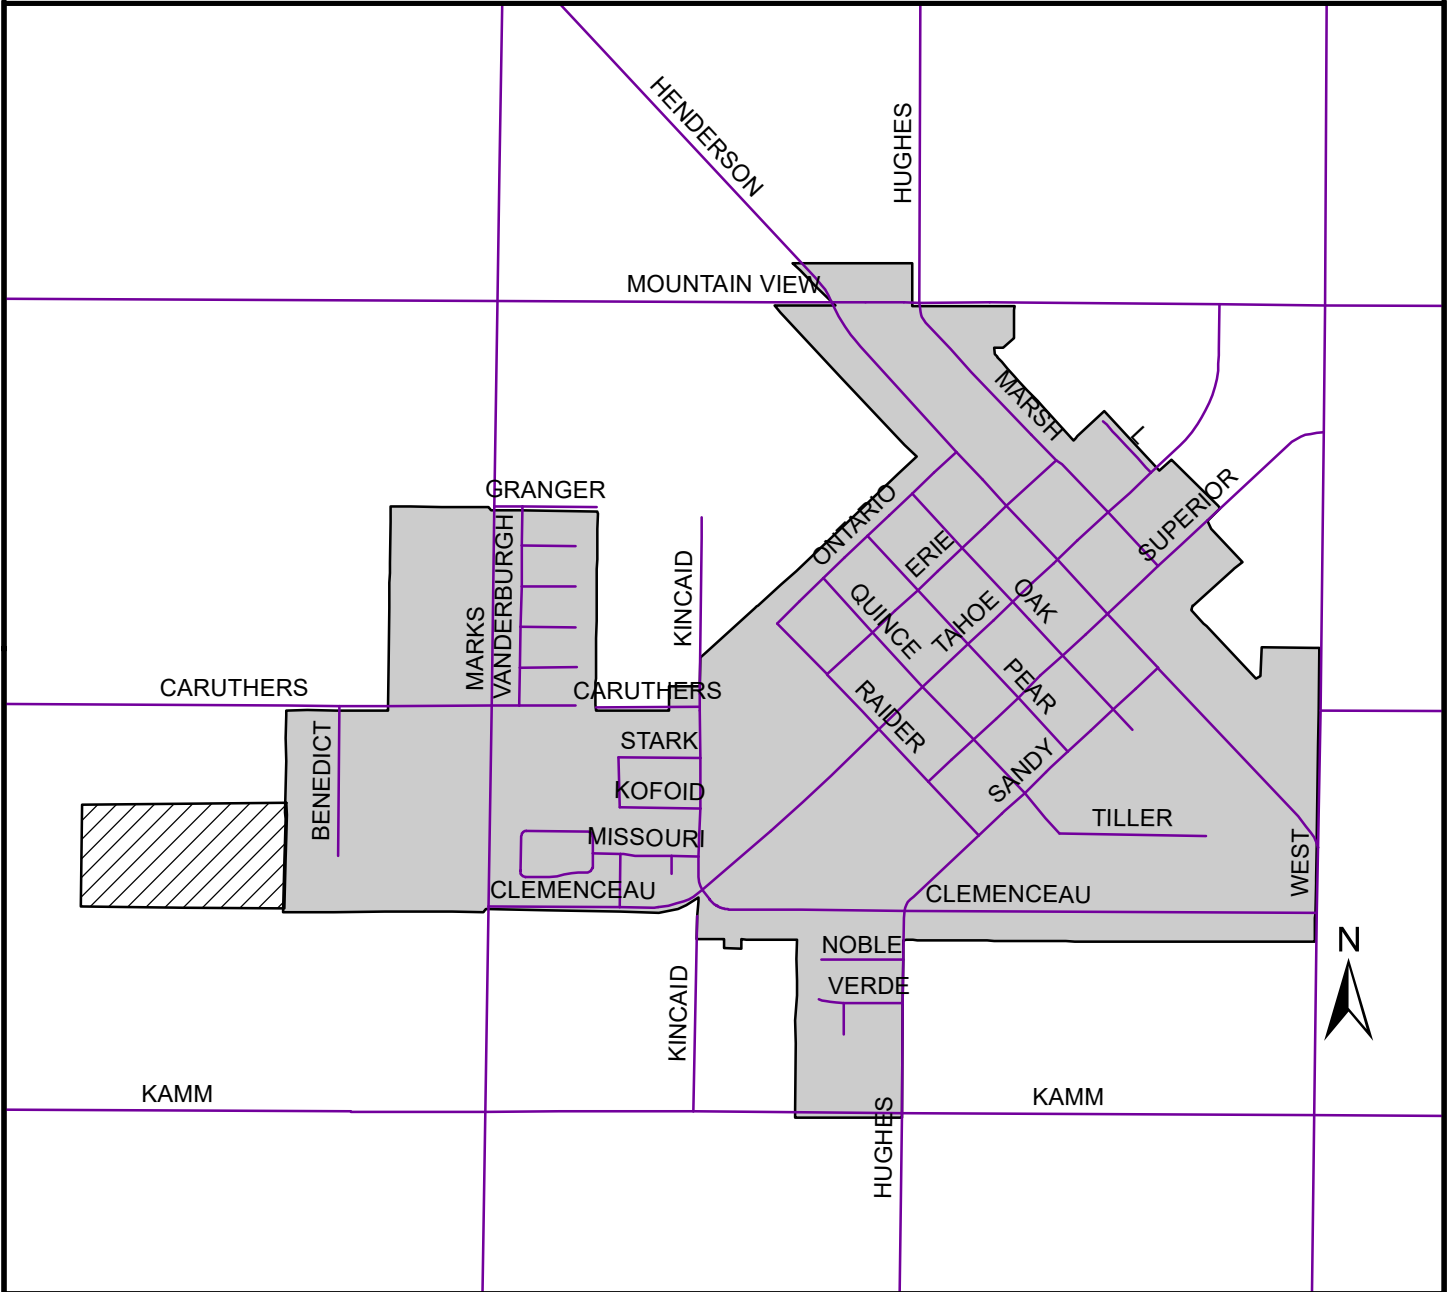

Caruthers Community Services District WWTP Sludge Drying Bed CDBG #20111

Legend

-  Project Location - Caruthers WWTP
-  Caruthers Community Services District