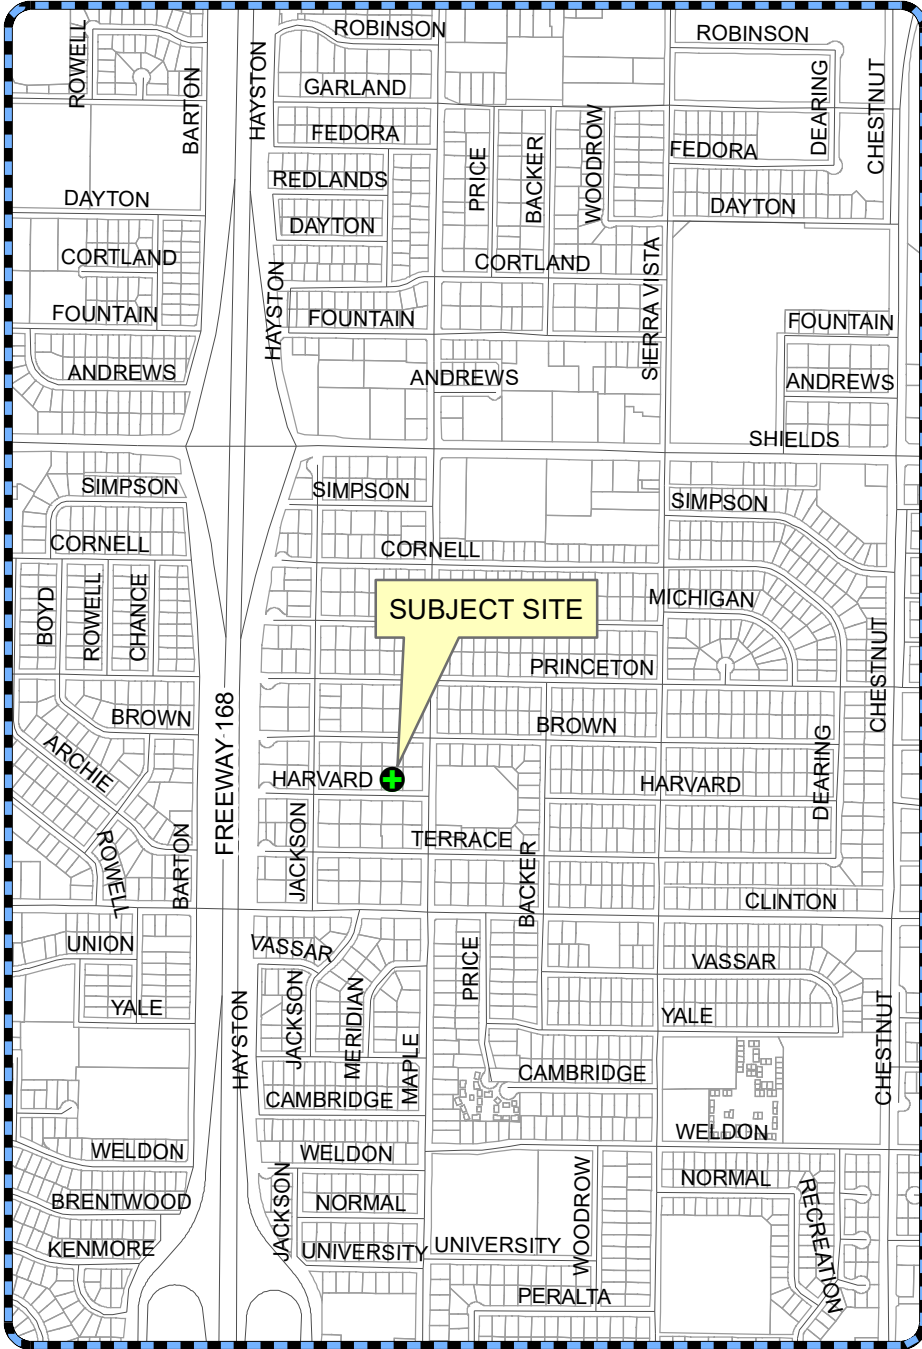

EXHIBIT A LOCATION MAP

4585 East Harvard Avenue
Fresno, CA 93703
(APN 447-124-07)

DEPARTMENT OF PUBLIC WORKS AND PLANNING