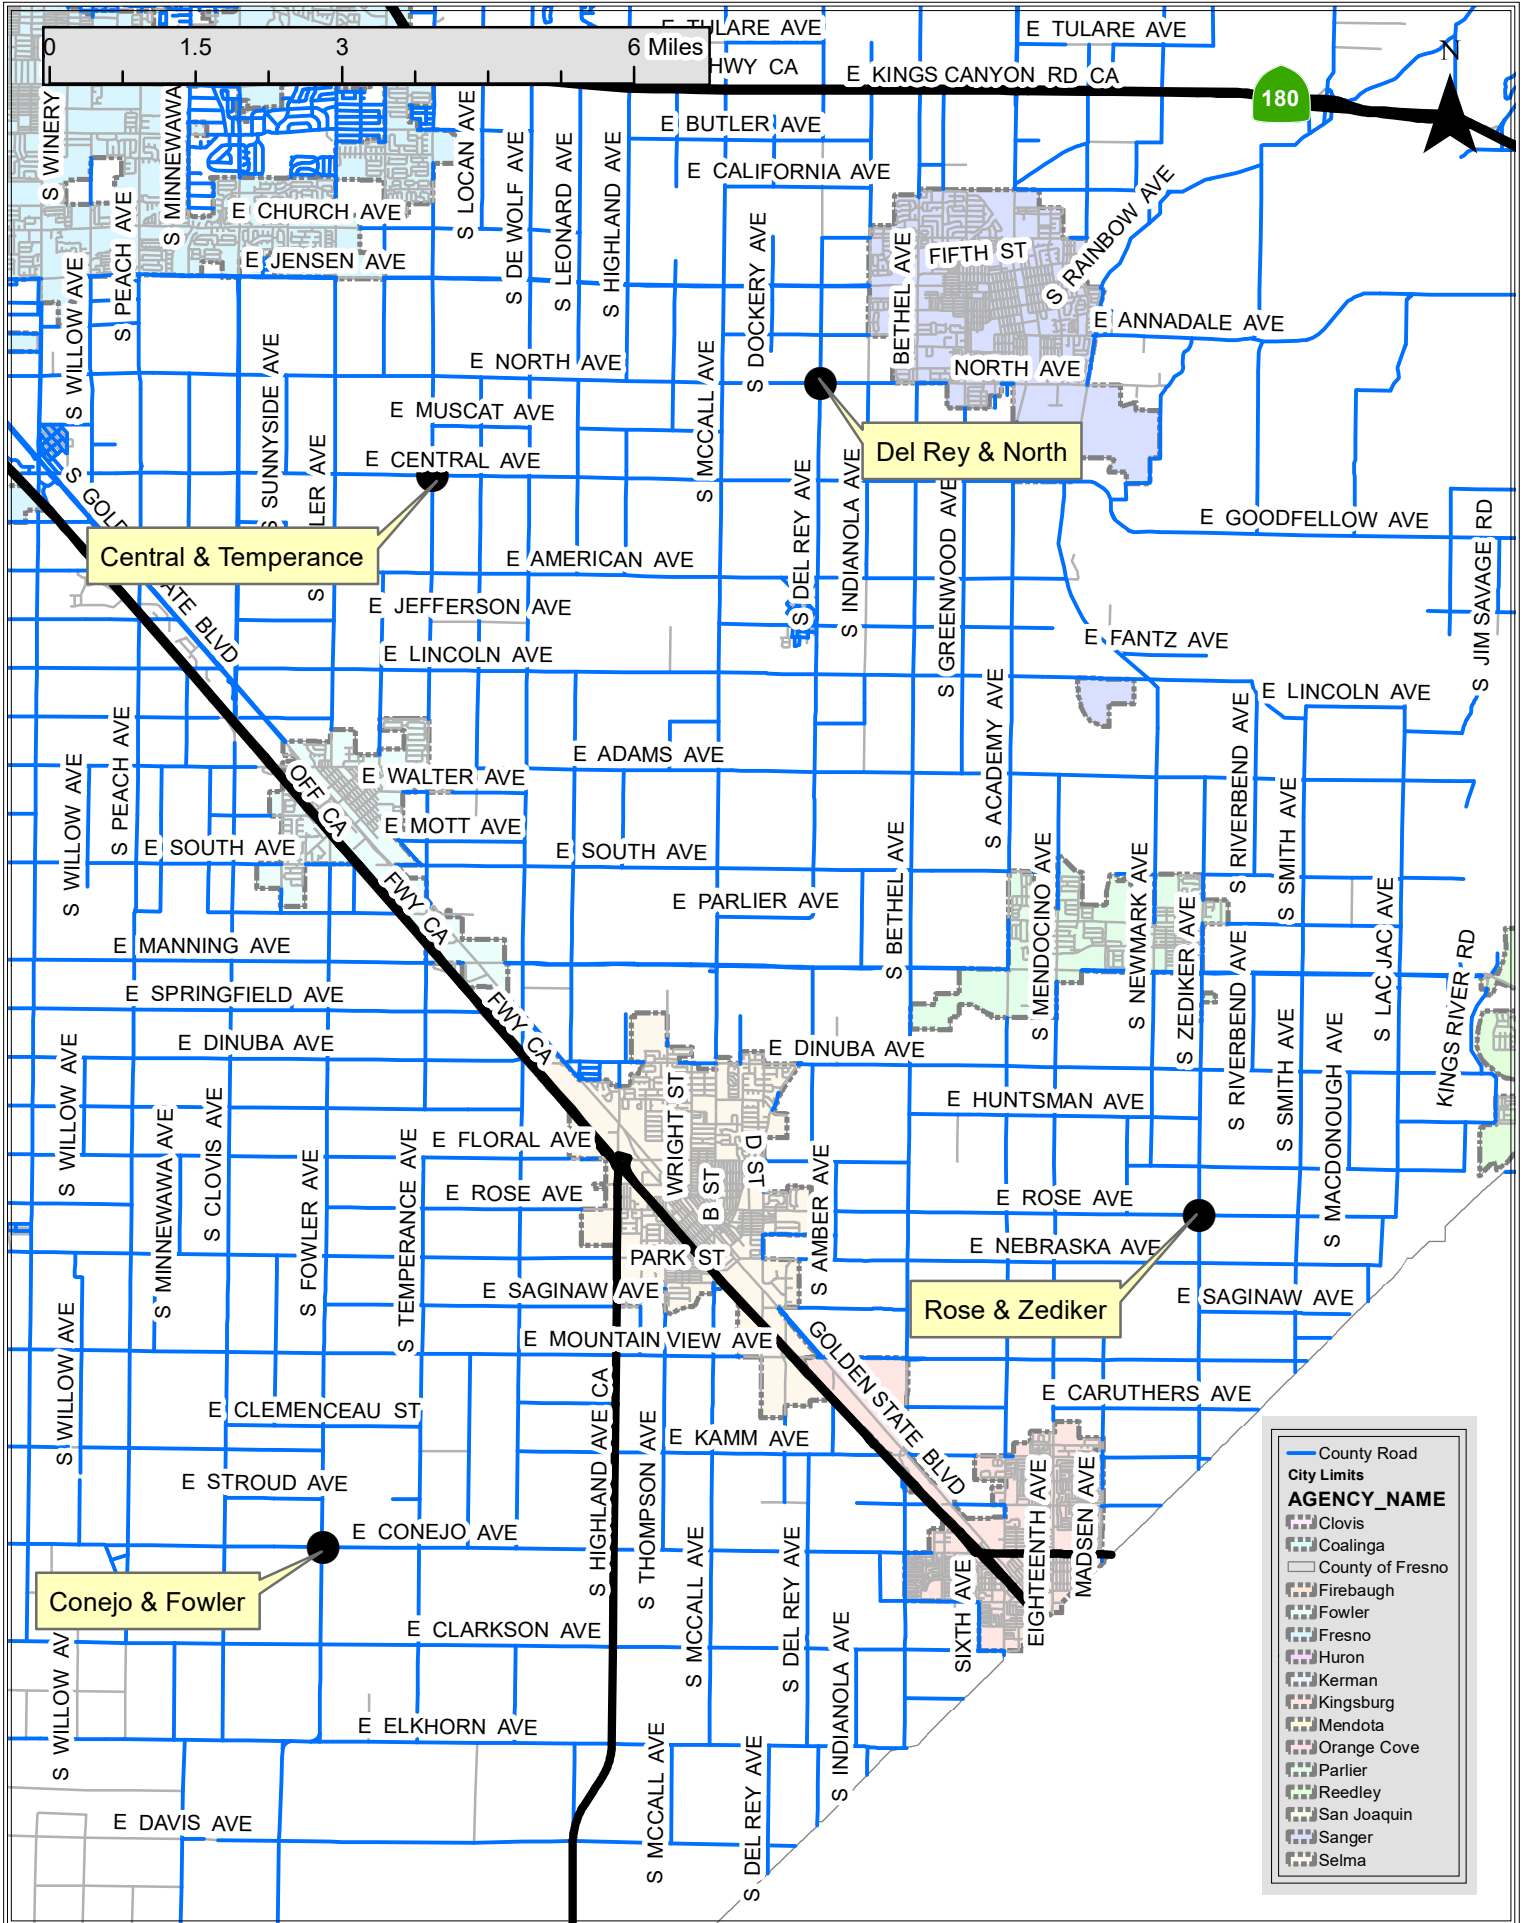

Vicinity Map

— County Road
City Limits
AGENCY_NAME
 Clovis
 Coalinga
 County of Fresno
 Firebaugh
 Fowler
 Fresno
 Huron
 Kerman
 Kingsburg
 Mendota
 Orange Cove
 Parlier
 Reedley
 San Joaquin
 Sanger
 Selma