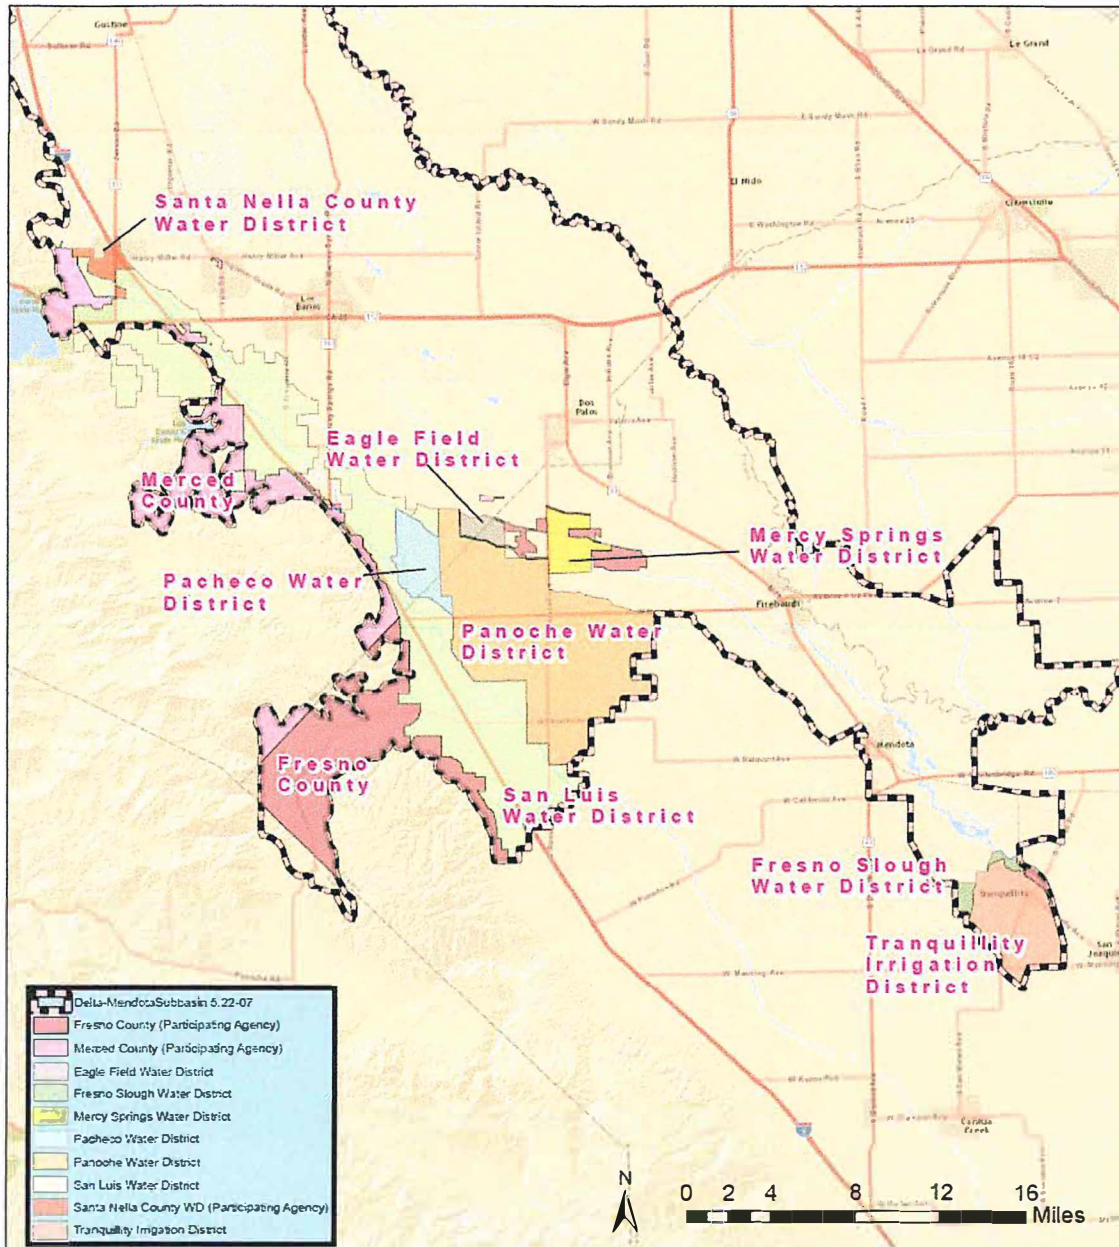

EXHIBIT A
MAP OF CENTRAL DELTA-MENDOTA REGION BOUNDARIES

Central Delta-Mendota Region GSA Local Agency Boundaries