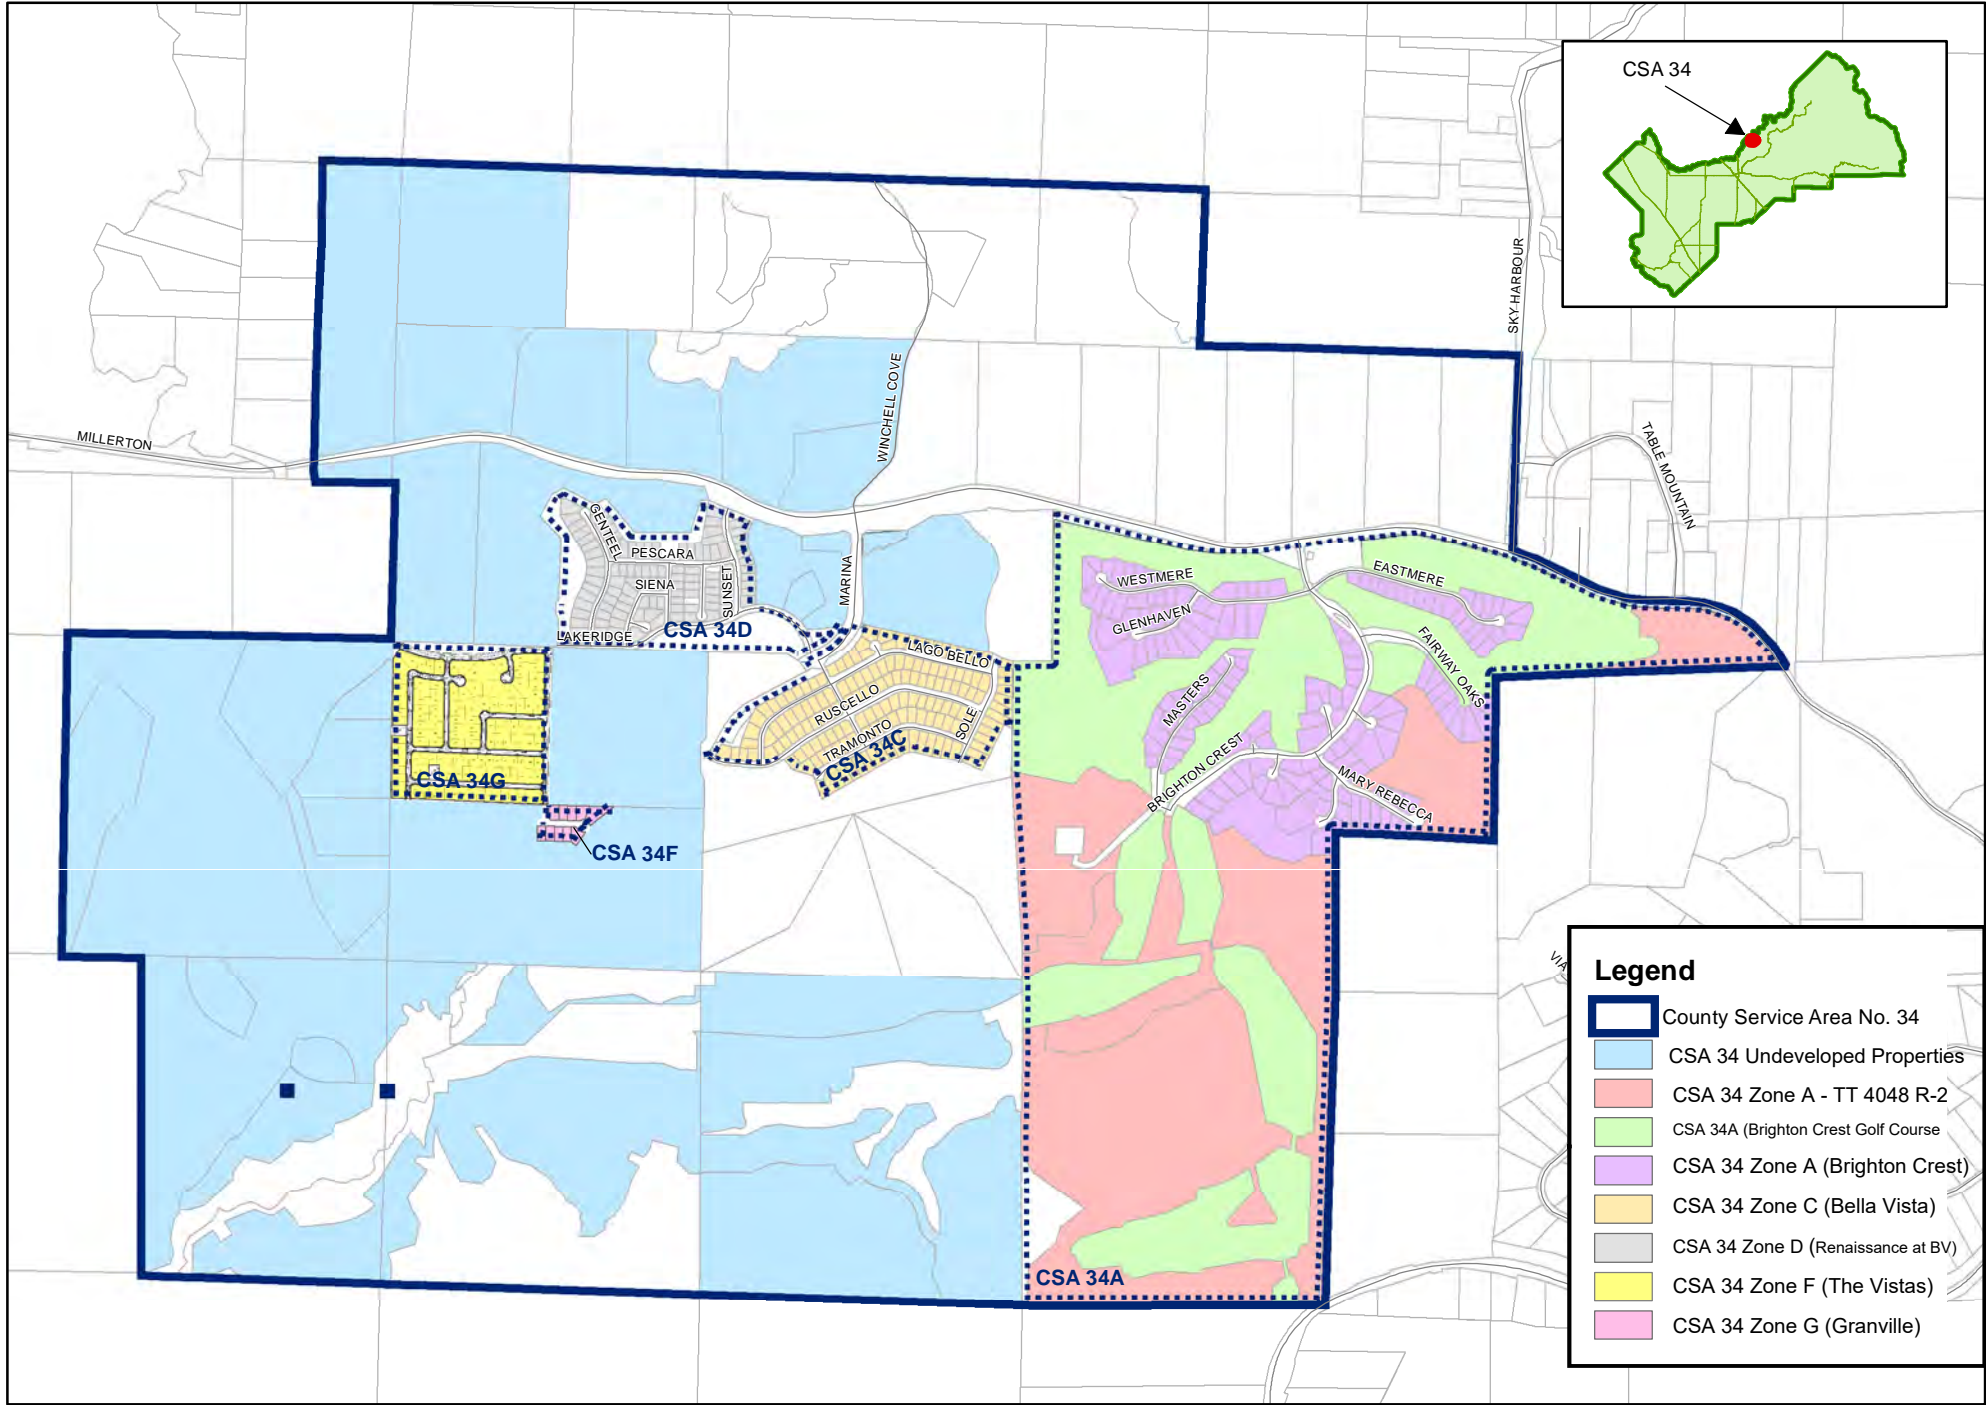

County Service Area No. 34 (MILLERTON NEW TOWN) and its Zones; 34A (Brighton Crest), 34C (Bella Vista), 34D (Renaissance at Bella Vista), 34F (The Vistas) and 34G (Granville)

Legend

- County Service Area No. 34
- CSA 34 Undeveloped Properties
- CSA 34 Zone A - TT 4048 R-2
- CSA 34A (Brighton Crest Golf Course)
- CSA 34 Zone A (Brighton Crest)
- CSA 34 Zone C (Bella Vista)
- CSA 34 Zone D (Renaissance at BV)
- CSA 34 Zone F (The Vistas)
- CSA 34 Zone G (Granville)

Exhibit A