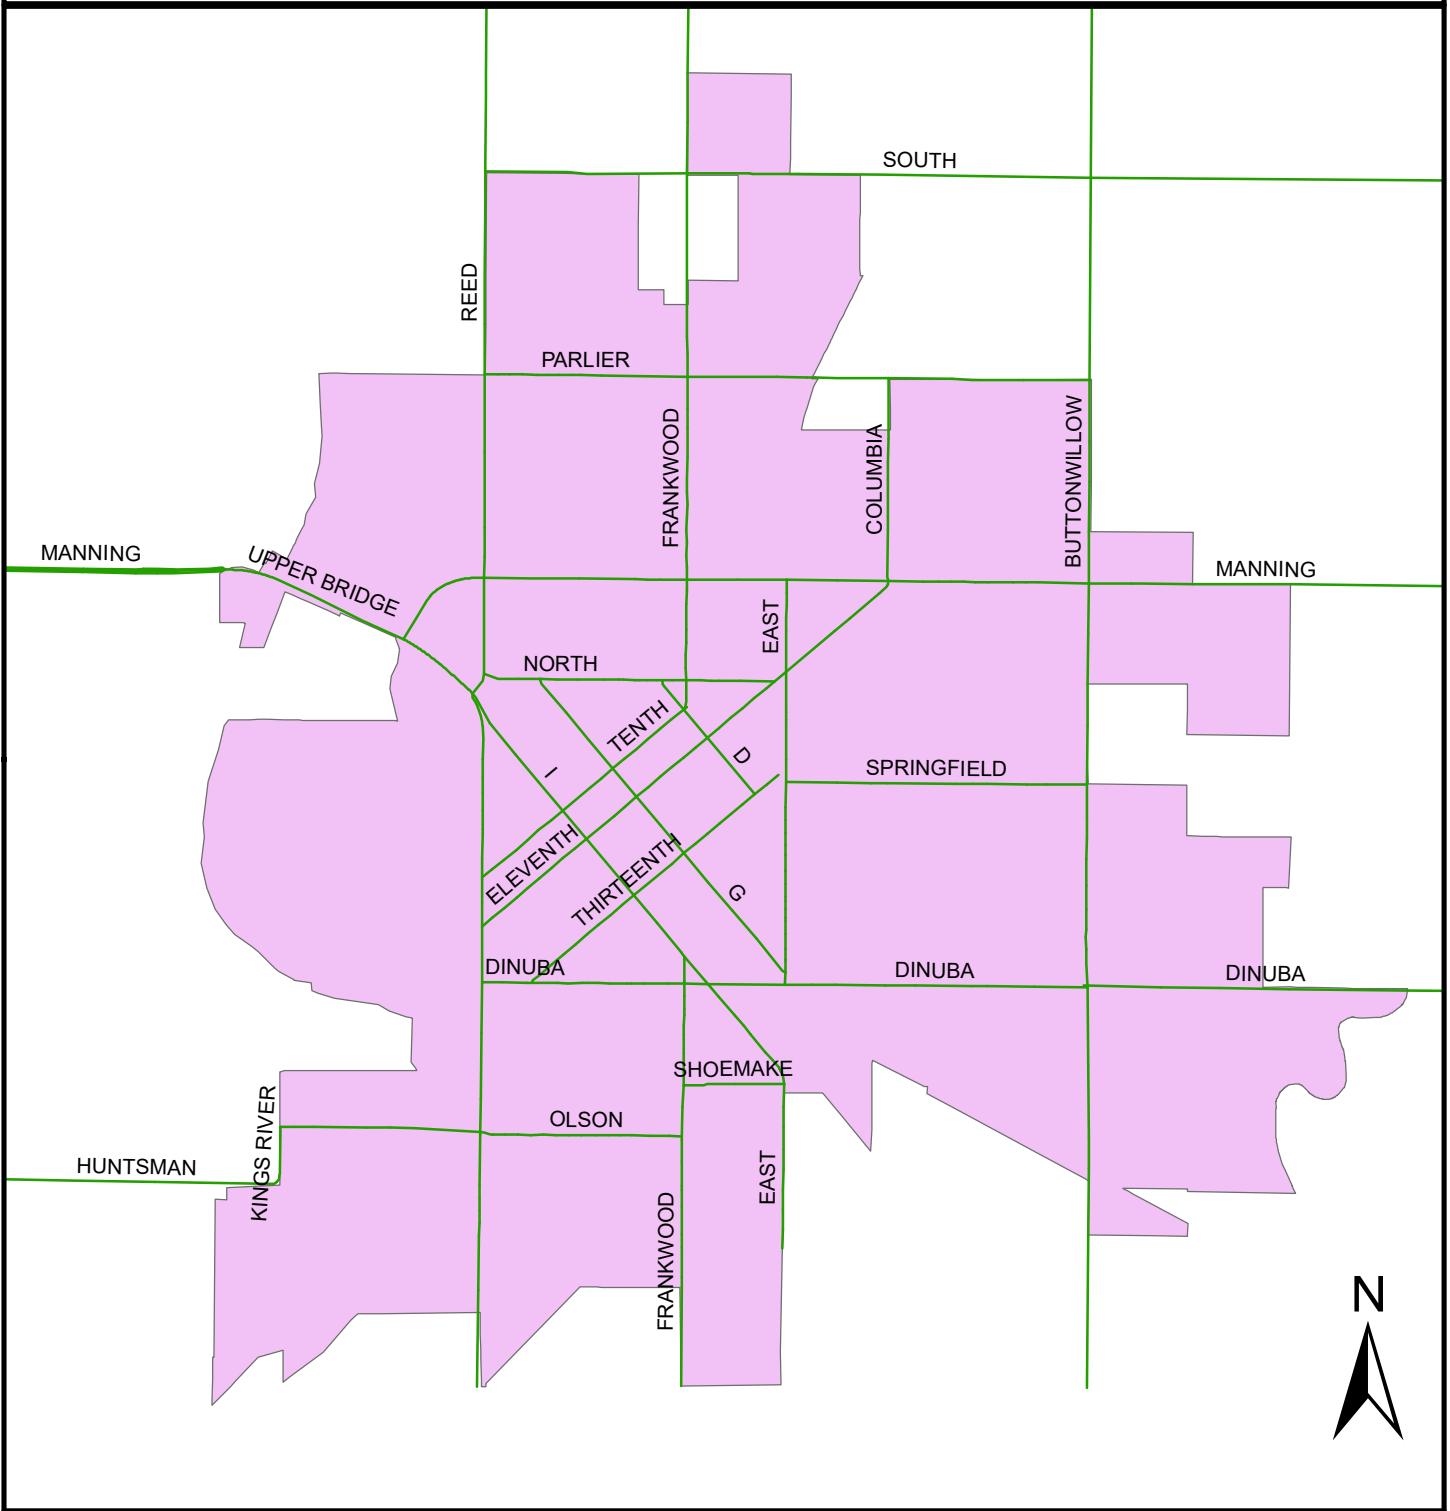

City of Reedley Reedley Senior Meals CDBG CV19571

Legend

-  City Limits - Project Area
-  Streets