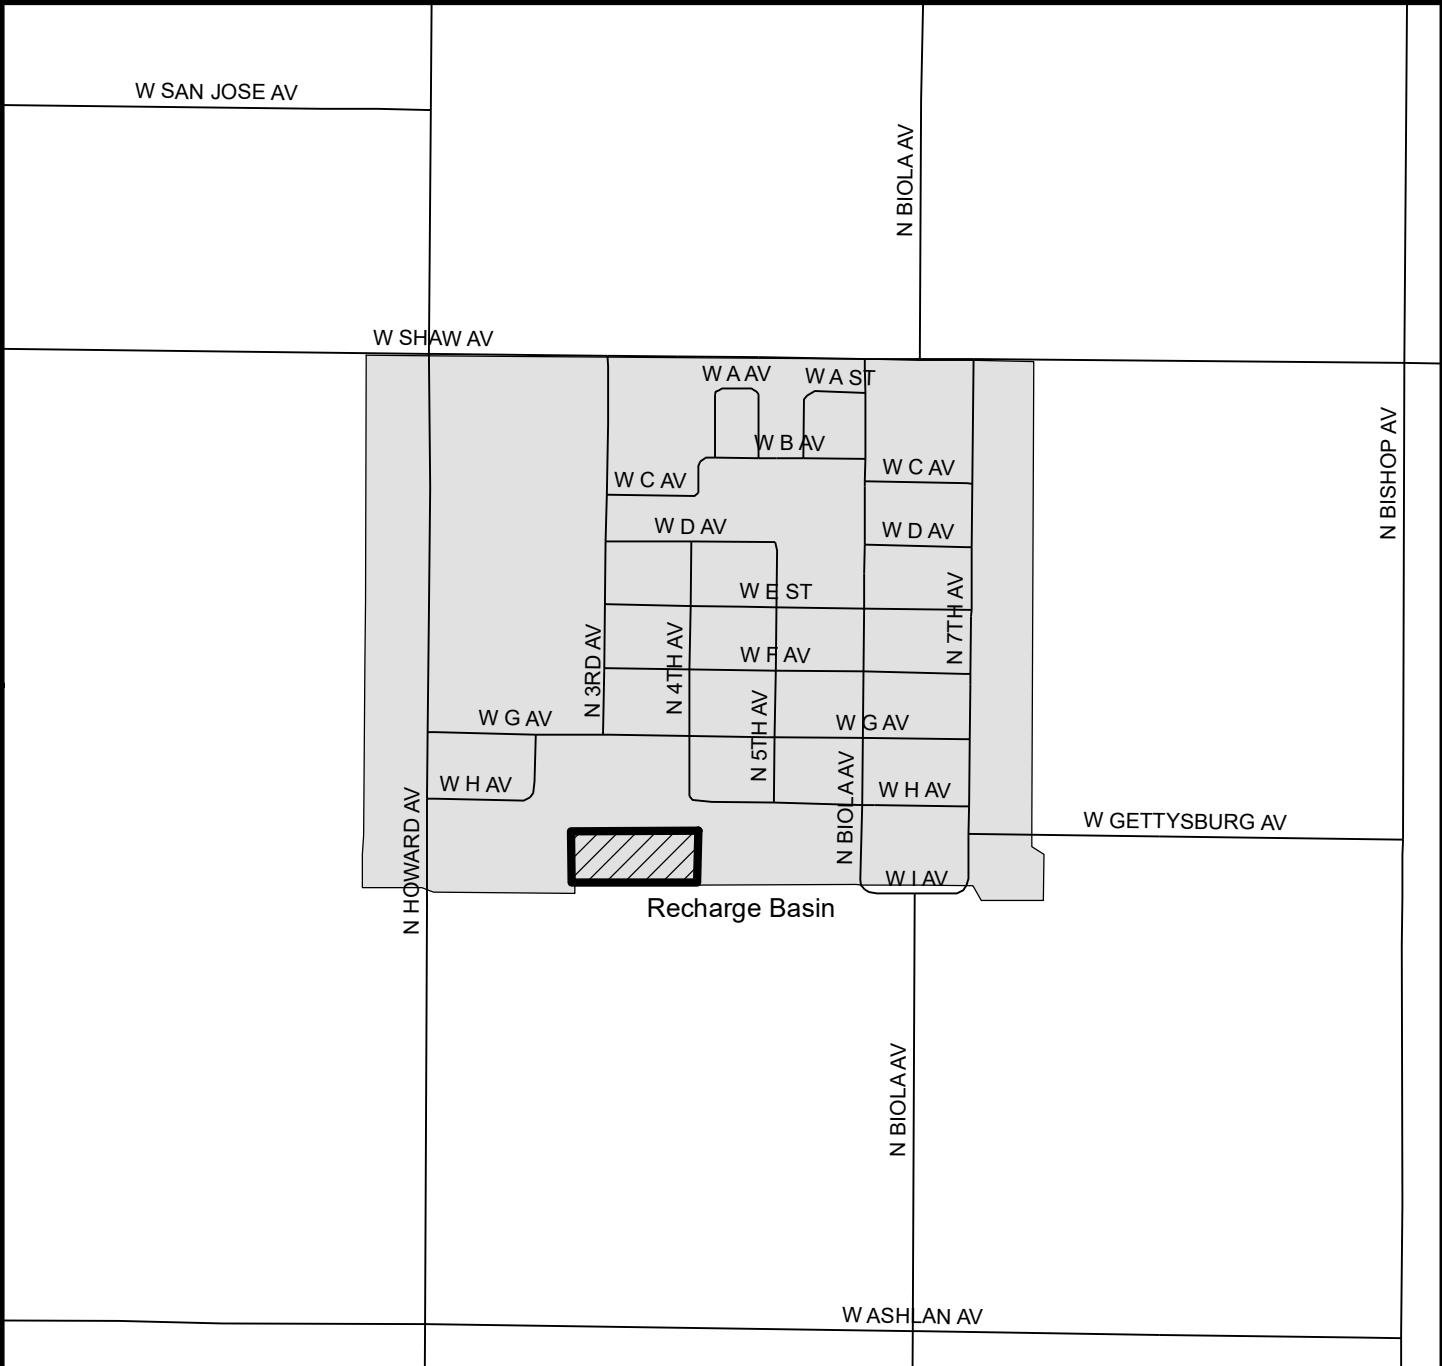

Biola Community Services District Groundwater Recharge CDBG #21032

Legend

-  Project Location
-  Biola Community Services District