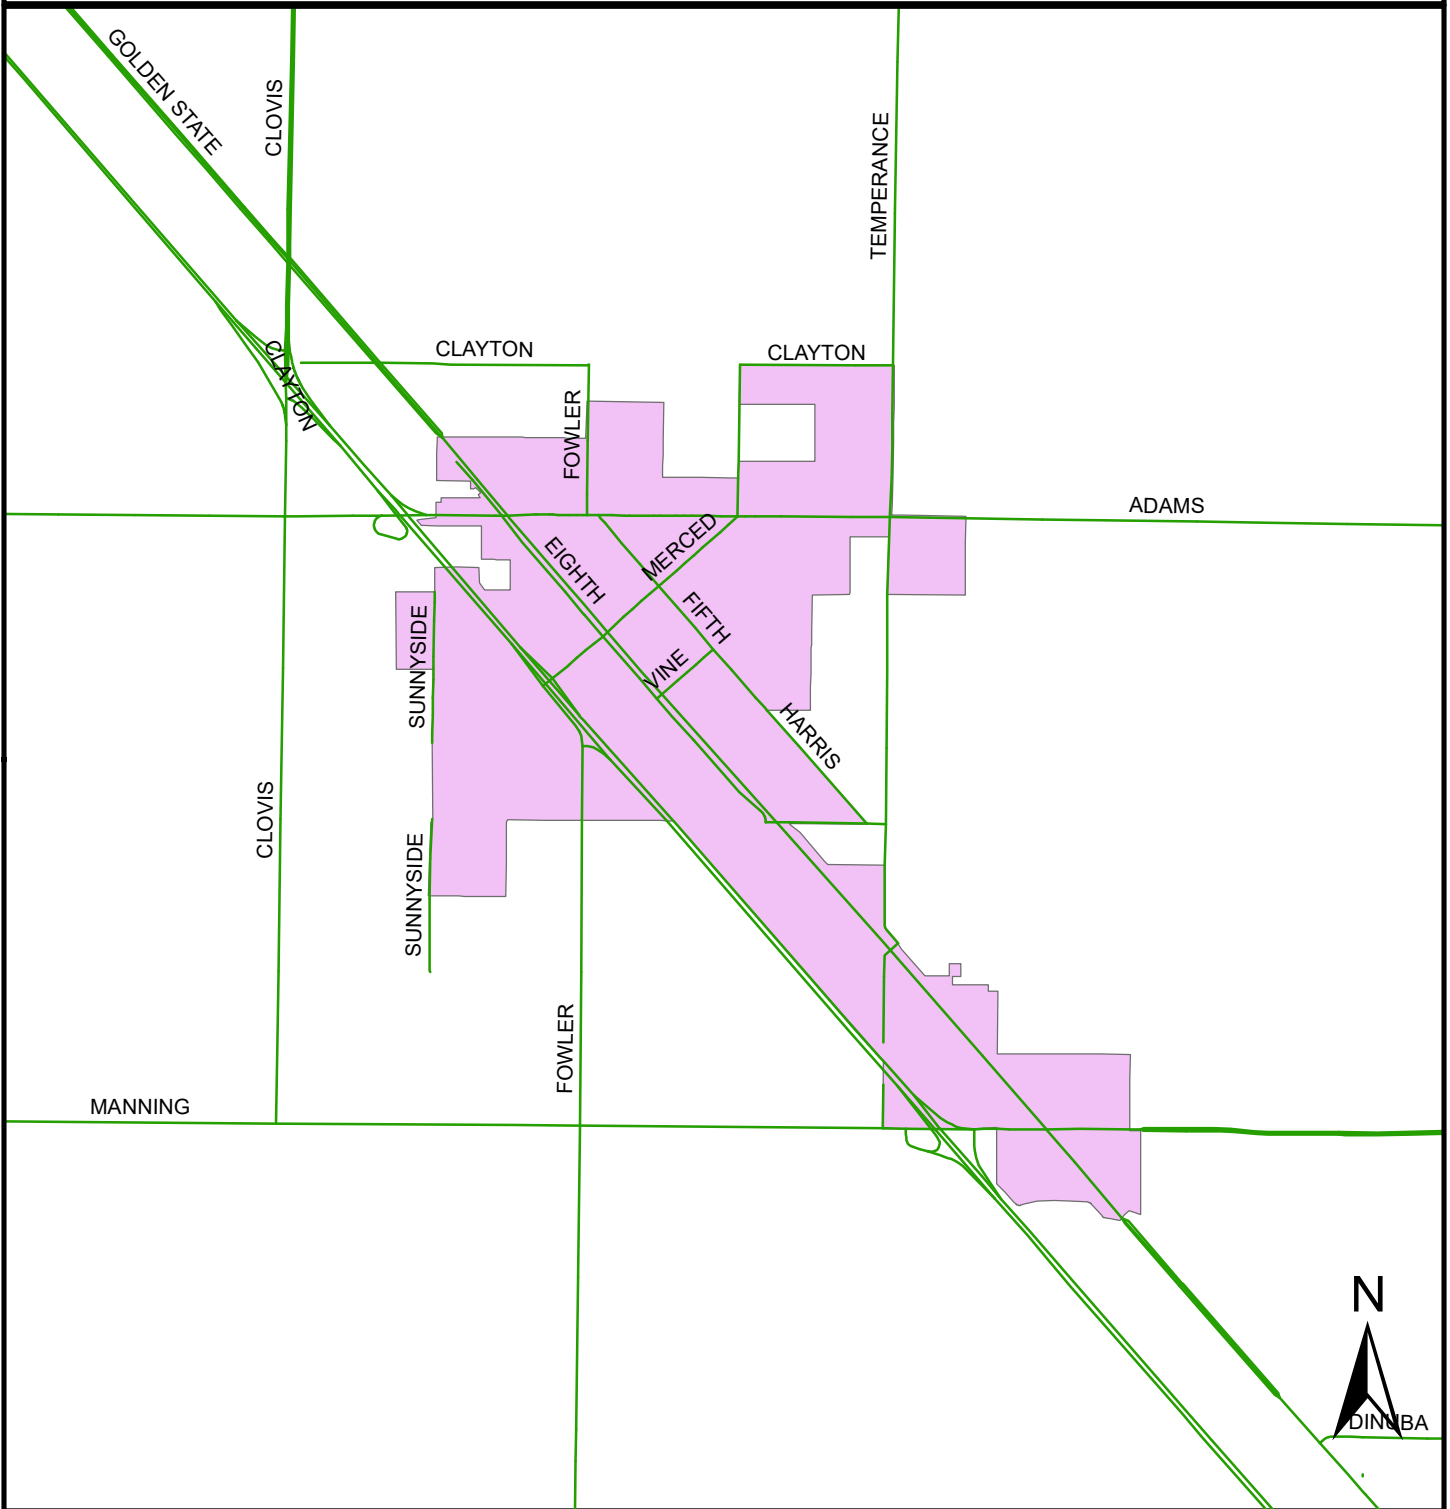

City of Fowler Fowler Senior Meals CDBG 19232-CV

LOCATION MAP

Legend

-  City Limits - Project Area
-  Streets