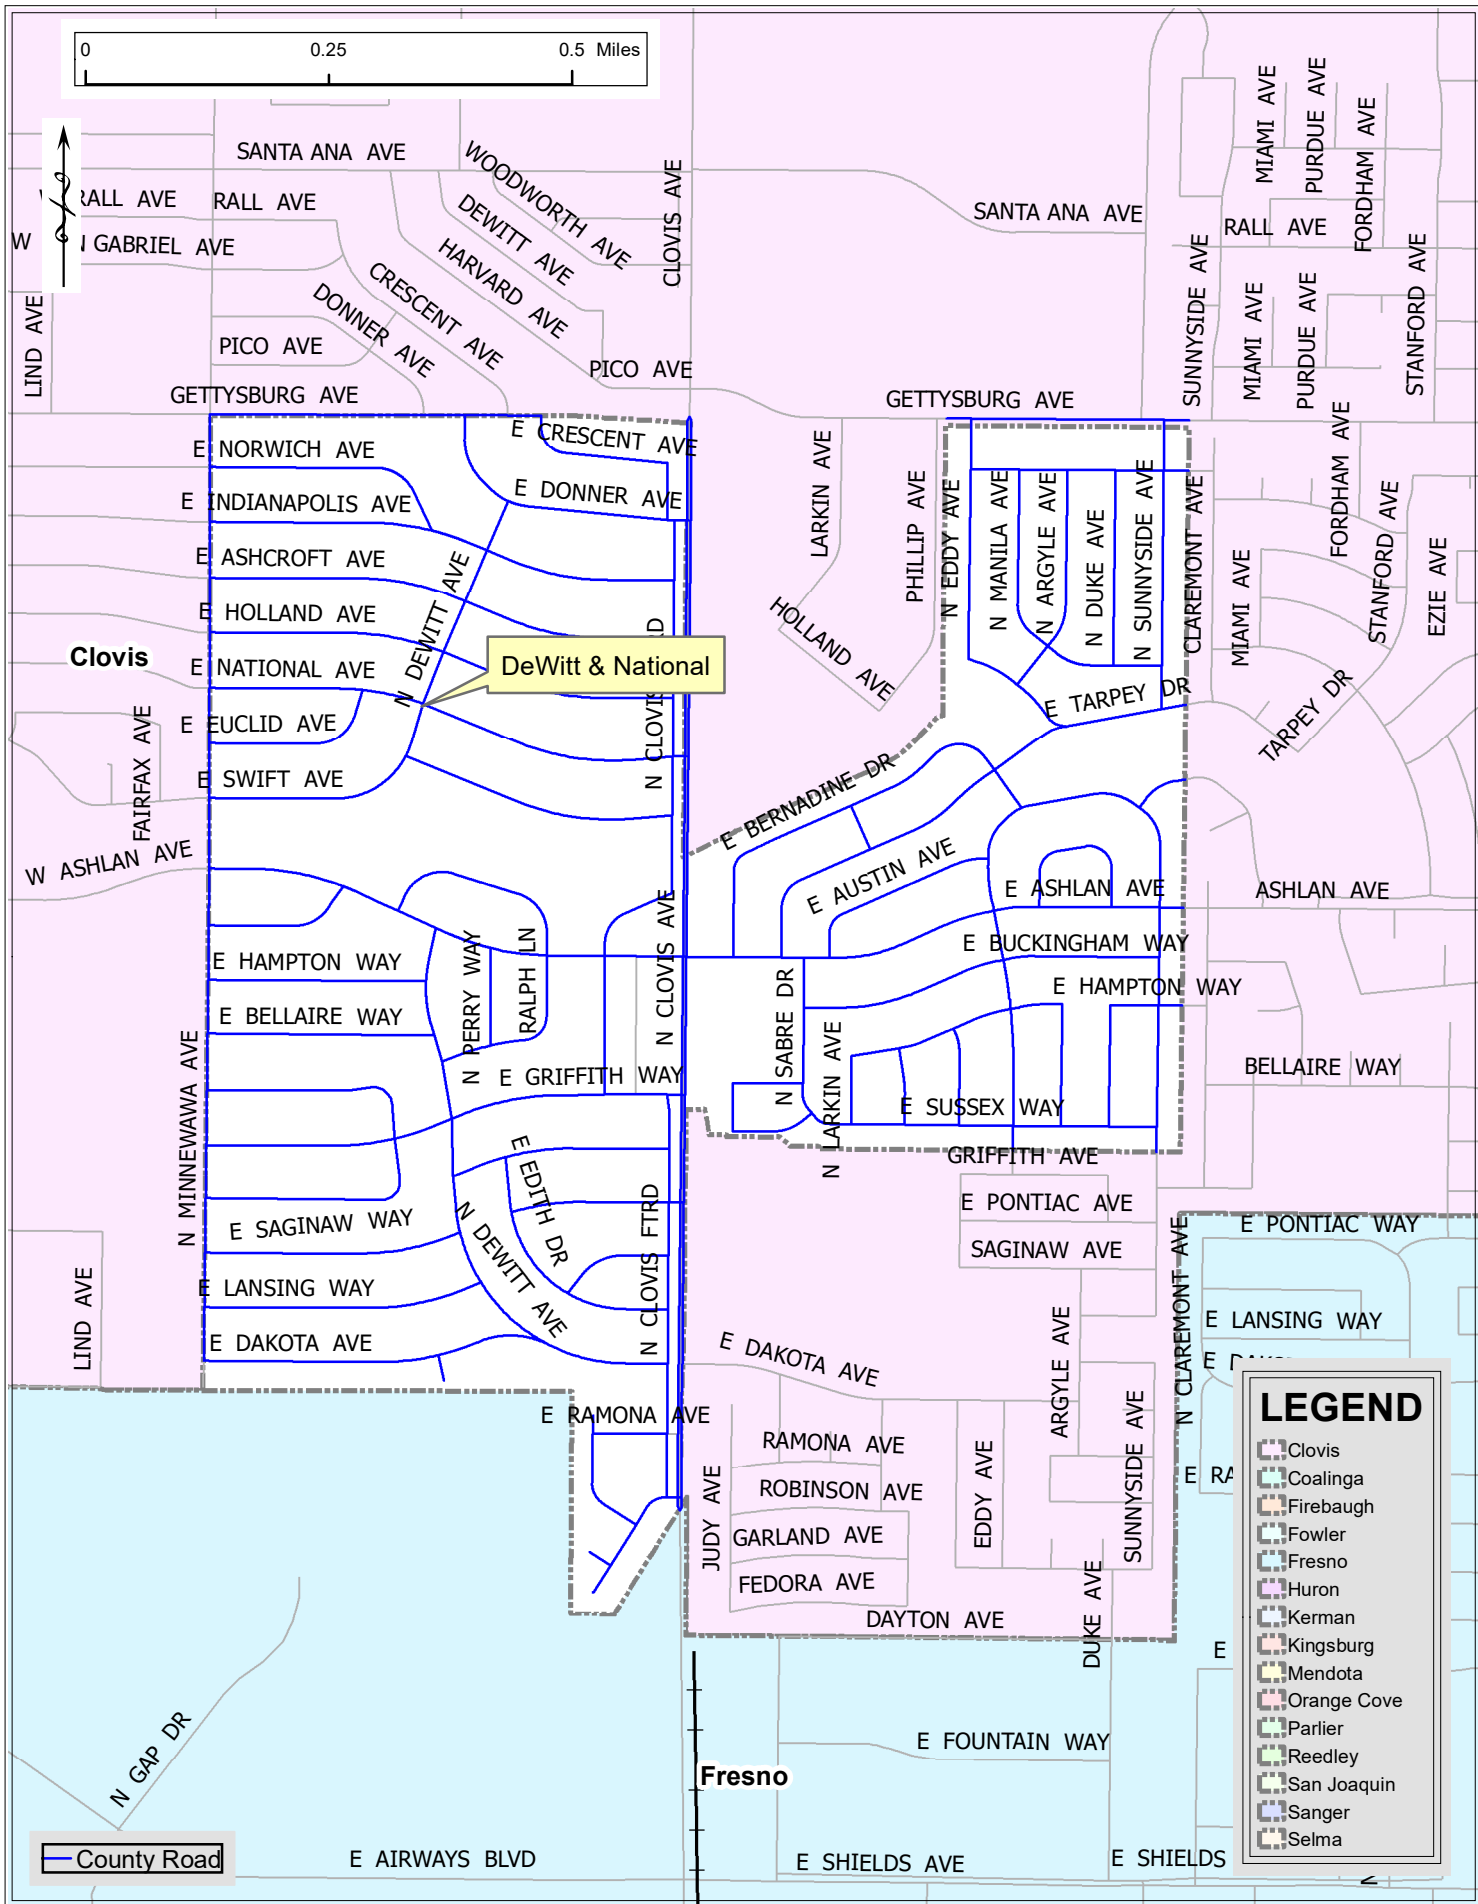

Vicinity Map

DeWitt & National

- ### LEGEND
- Clovis
 - Coalinga
 - Firebaugh
 - Fowler
 - Fresno
 - Huron
 - Kerman
 - Kingsburg
 - Mendota
 - Orange Cove
 - Parlier
 - Reedley
 - San Joaquin
 - Sanger
 - Selma

County Road