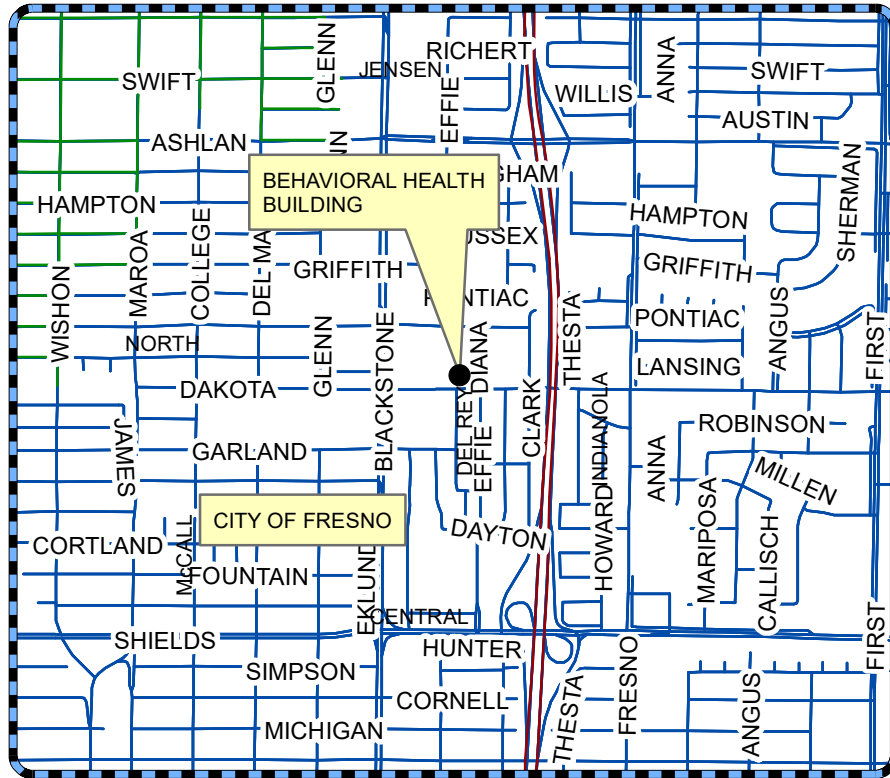

# PROJECT LOCATION MAP

# LOCATION MAP

THE COUNTY OF FRESNO  
BEHAVIORAL HEALTH PARKING LOT