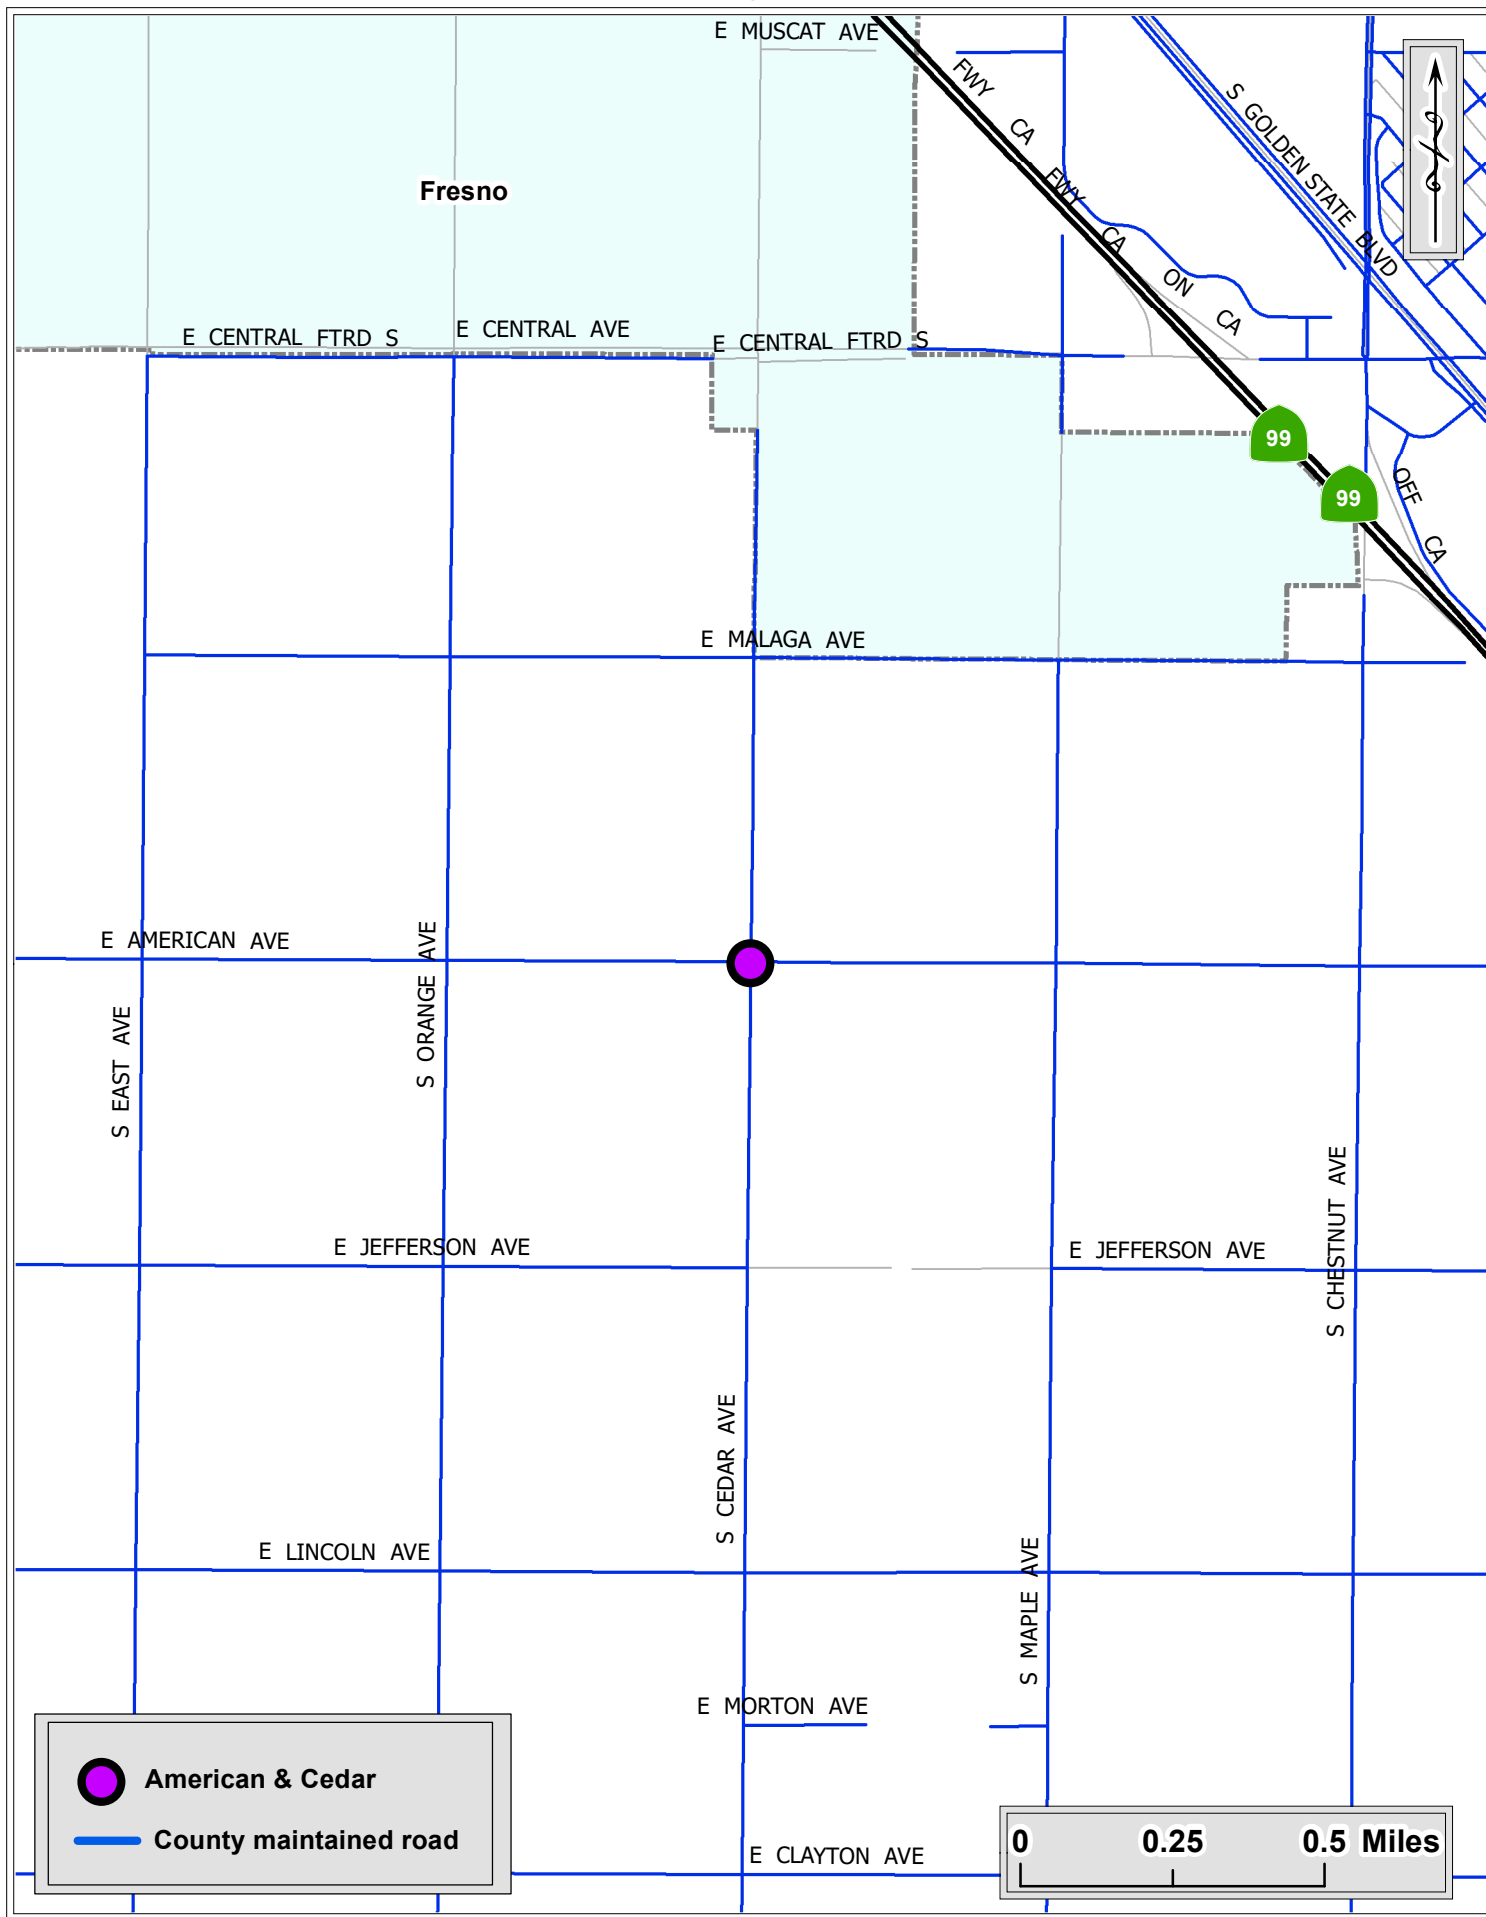

Vicinity Map

 American & Cedar

 County maintained road

0 0.25 0.5 Miles