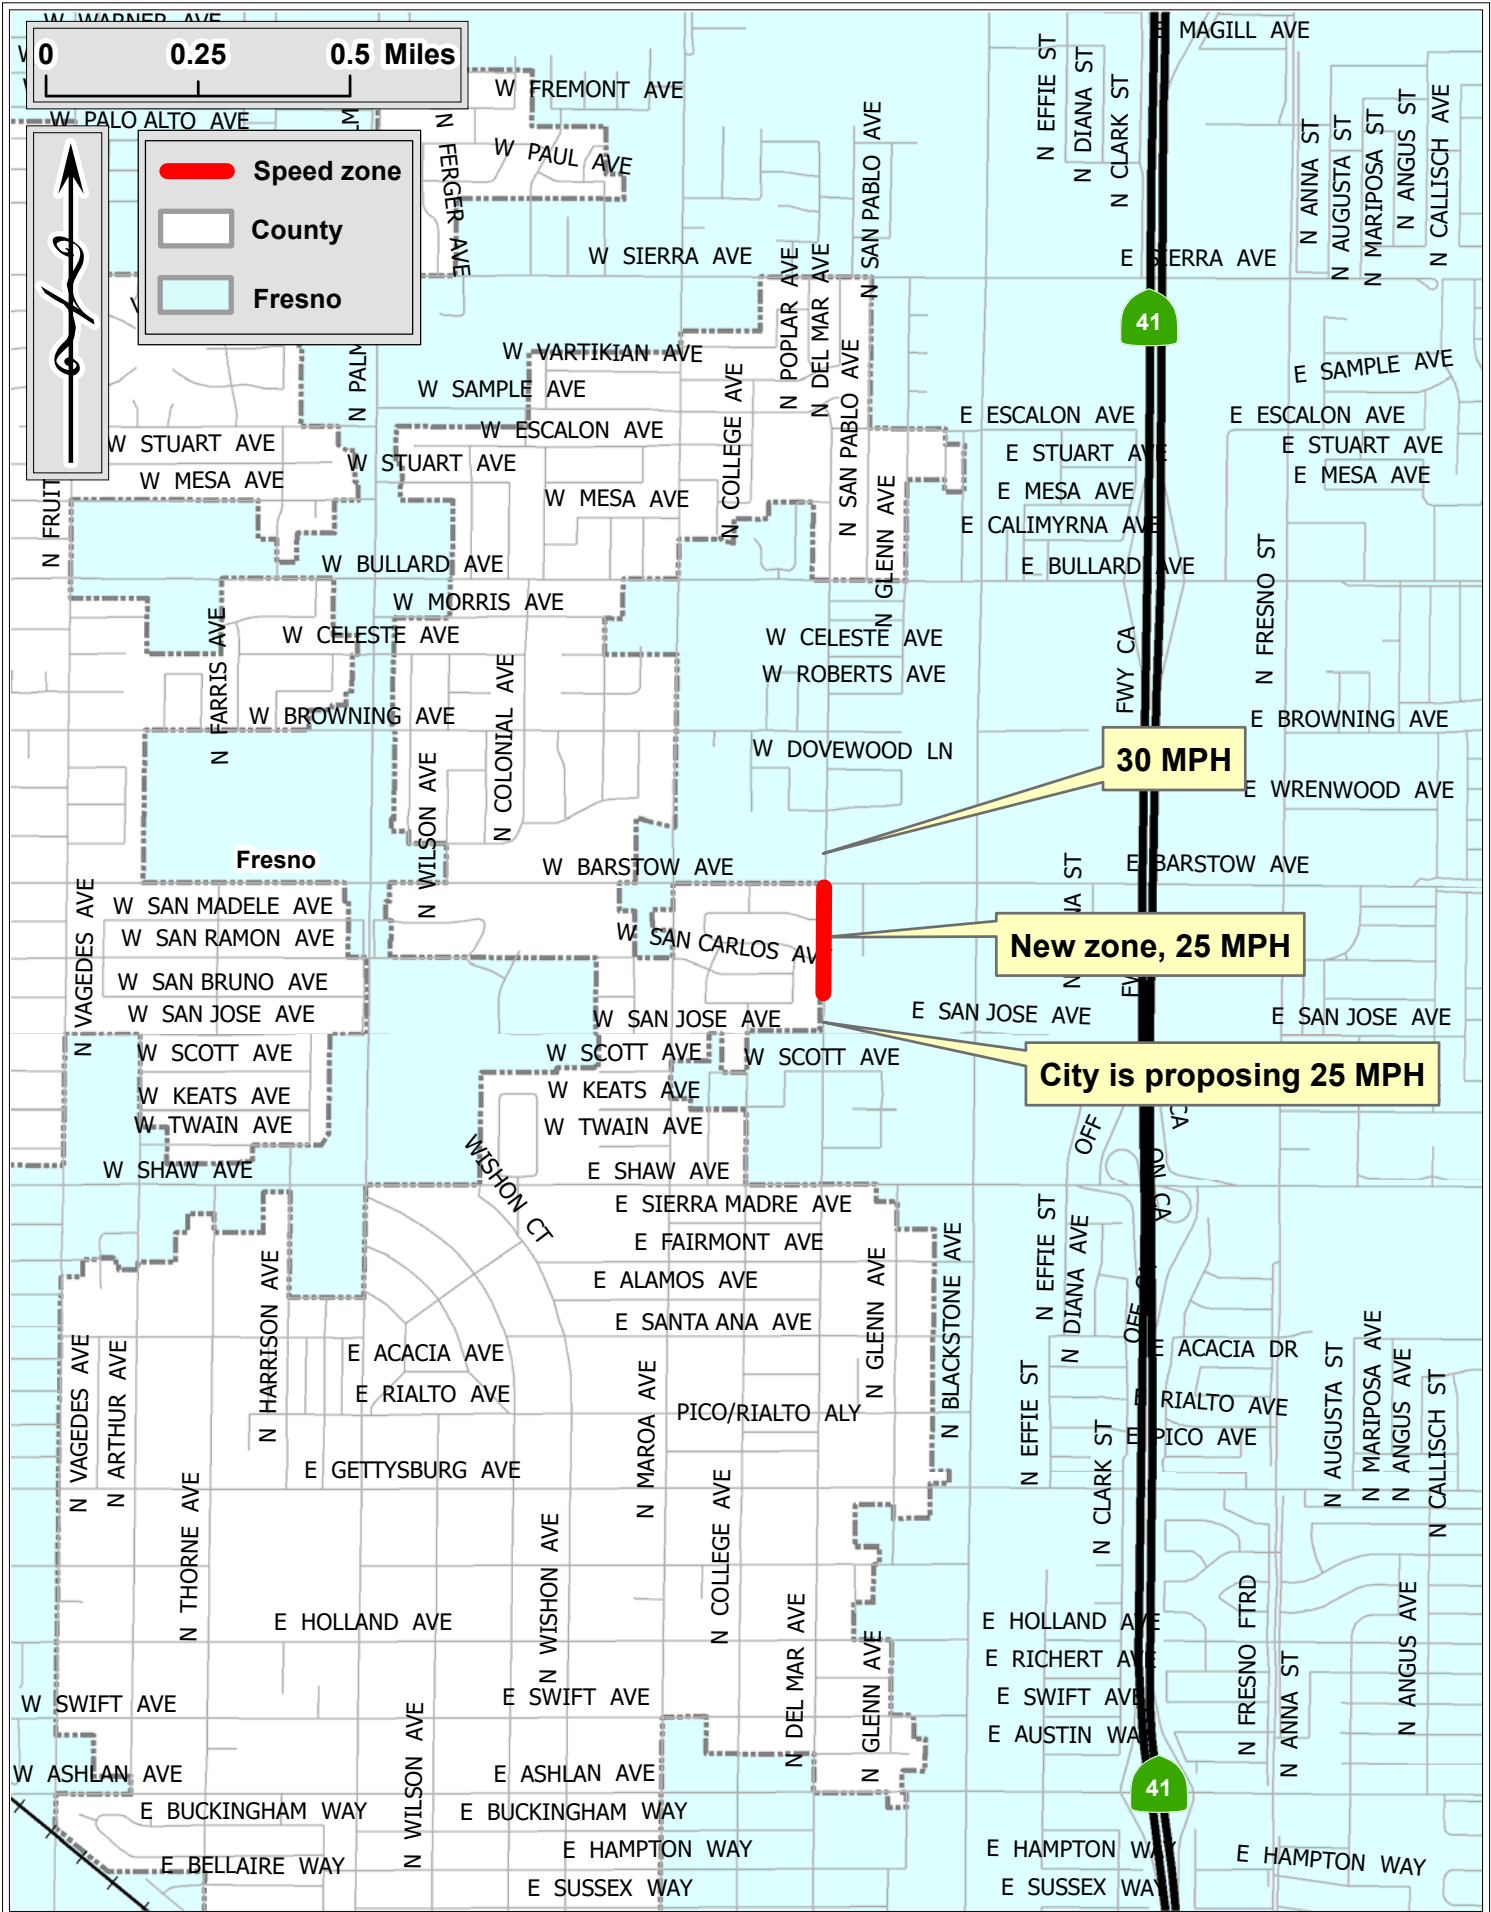

Alluvial Avenue from 1,320 feet west of Chestnut Avenue to Willow Avenue. District 2.

Central Avenue from Cherry Avenue to Mary Avenue. District 3.

Del Mar Avenue from San Jose Avenue to Barstow Avenue except that portion within the boundaries of the City of Fresno. District 2.

Golden State Boulevard from Maple Avenue to North Avenue. District 3.

Live Oak Drive from Lupine Drive to Chaparral Drive. District 5.

Lupine Drive from Elwood Road to Live Oak Drive. District 5.

Manning Avenue from Buttonwillow Avenue to the east Reedley City Limit except that portion within the jurisdiction of the City of Reedley. District 4.