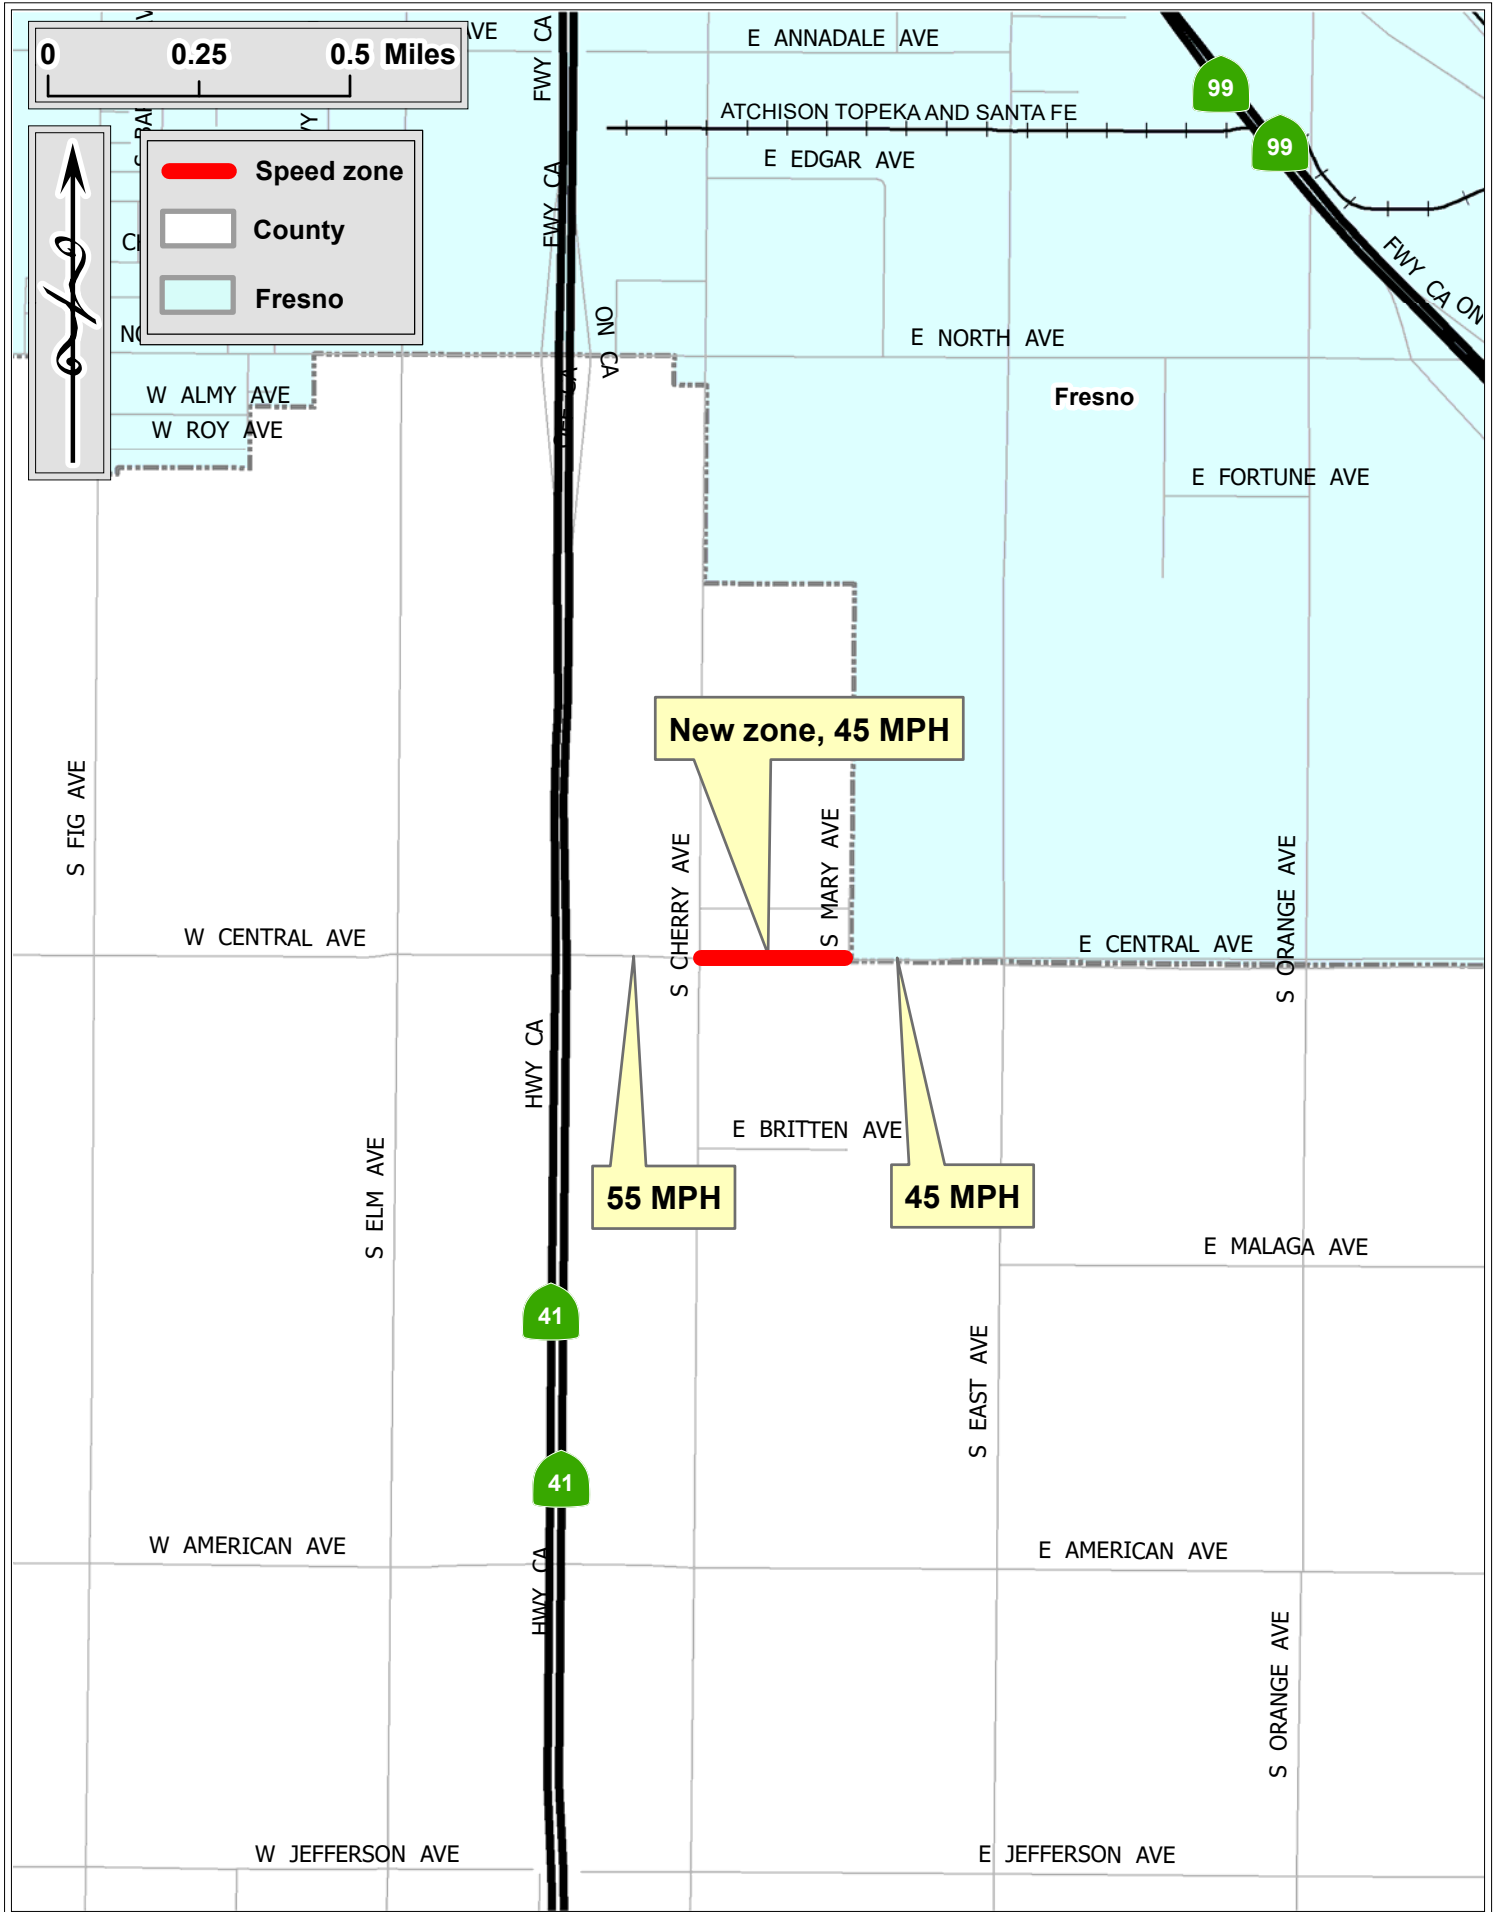

Alluvial Avenue from 1,320 feet west of Chestnut Avenue to Willow Avenue. District 2.

Central Avenue from Cherry Avenue to Mary Avenue. District 3.

Del Mar Avenue from San Jose Avenue to Barstow Avenue except that portion within the boundaries of the City of Fresno. District 2.

Golden State Boulevard from Maple Avenue to North Avenue. District 3.

Live Oak Drive from Lupine Drive to Chaparral Drive. District 5.

Lupine Drive from Elwood Road to Live Oak Drive. District 5.

Manning Avenue from Buttonwillow Avenue to the east Reedley City Limit except that portion within the jurisdiction of the City of Reedley. District 4.