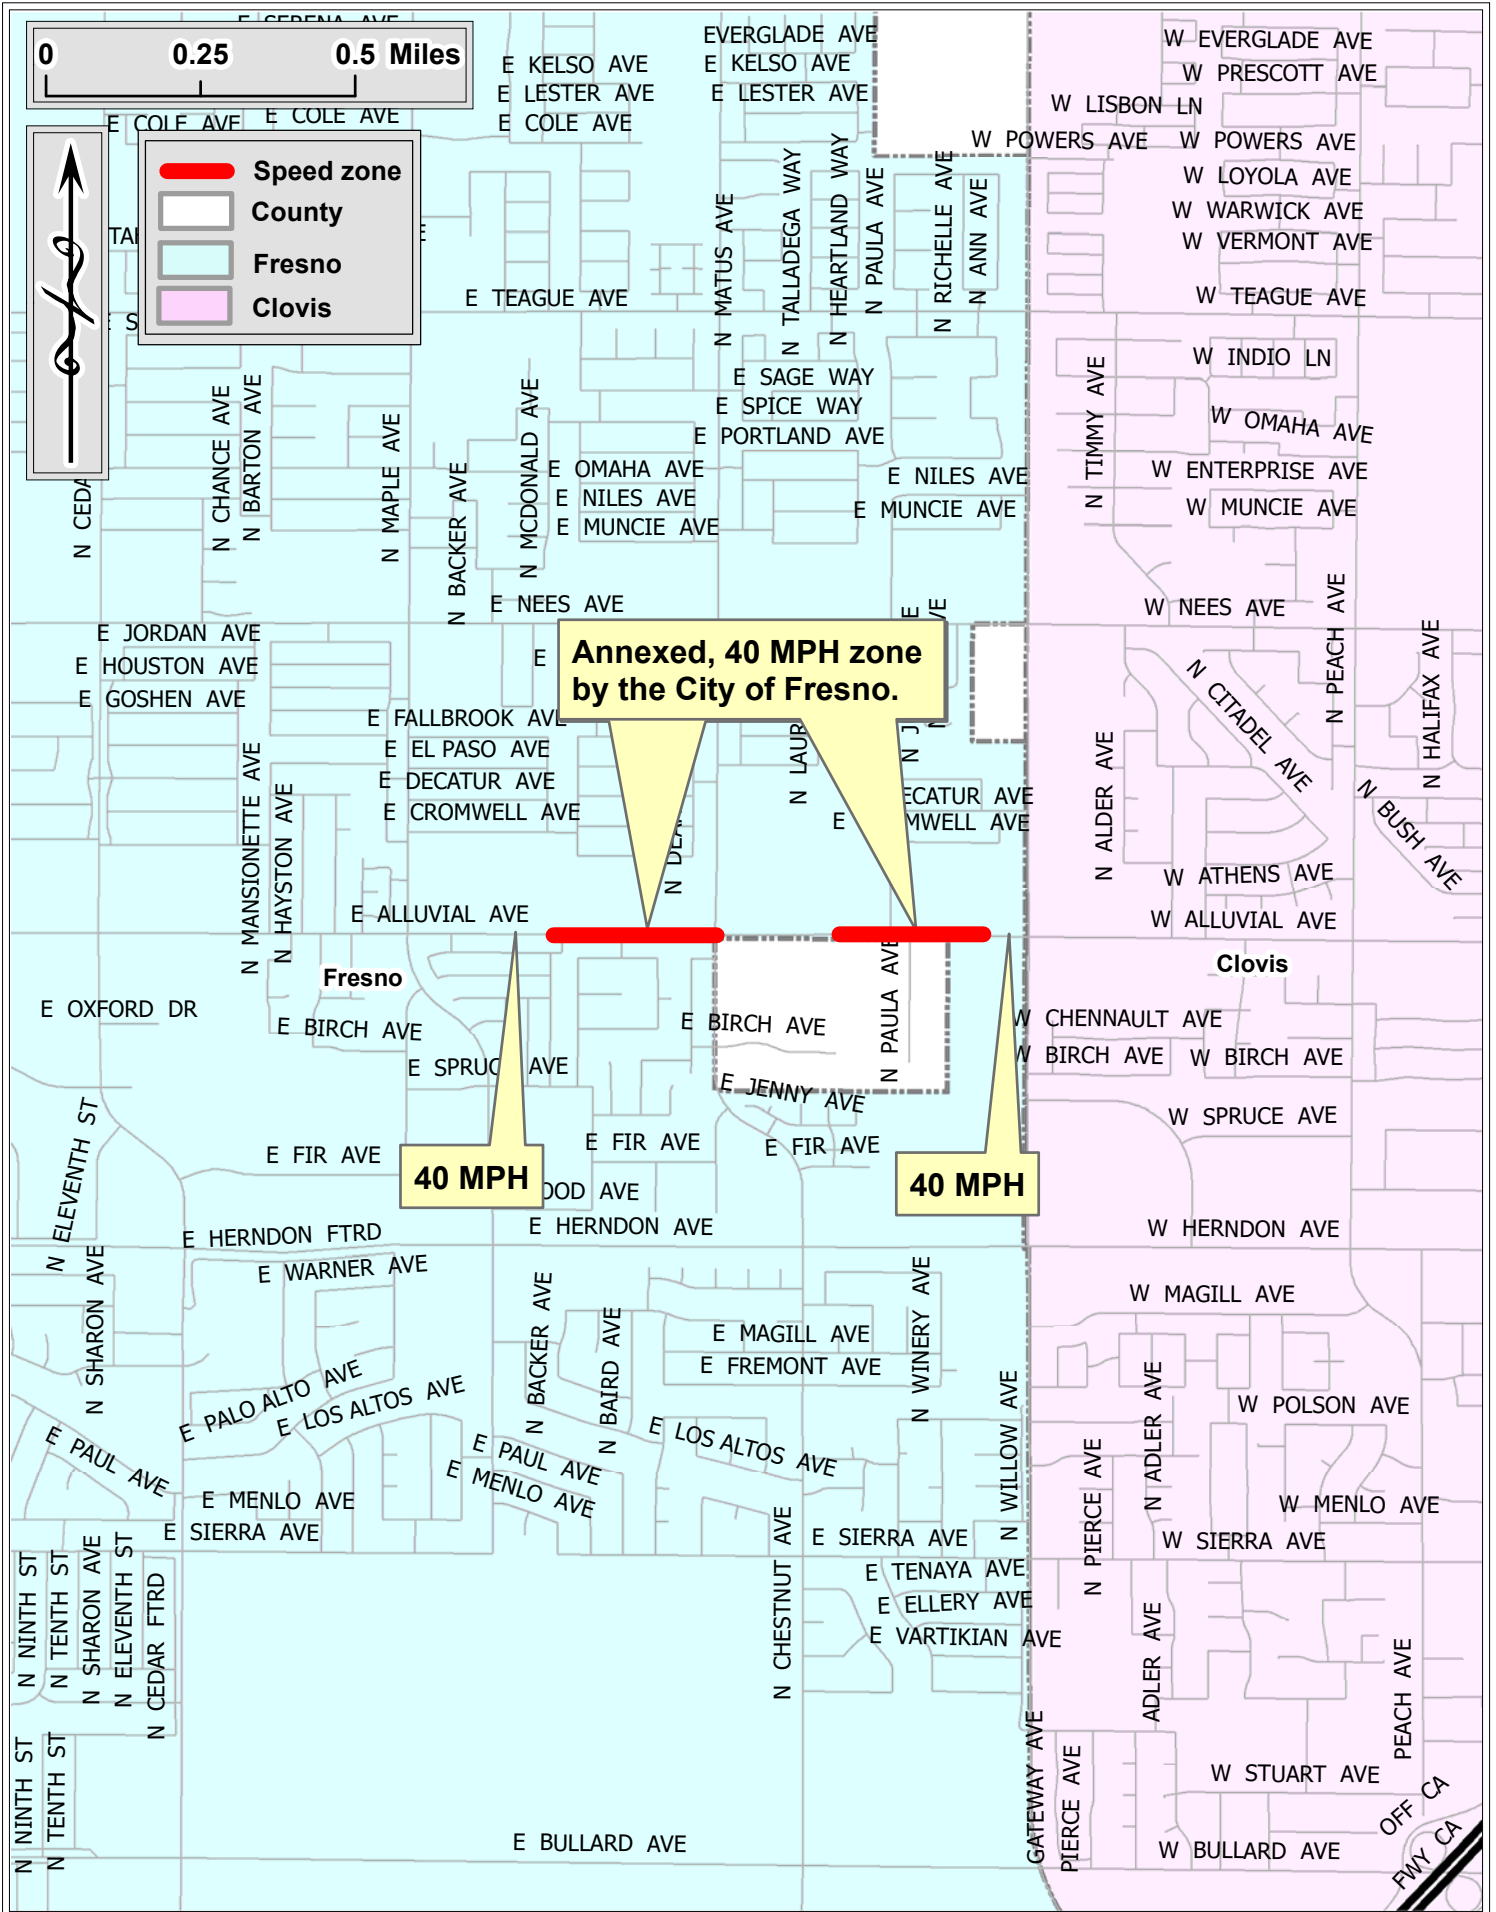

Alluvial Avenue from 1,320 feet west of Chestnut Avenue to Willow Avenue. District 2.

Central Avenue from Cherry Avenue to Mary Avenue. District 3.

Del Mar Avenue from San Jose Avenue to Barstow Avenue except that portion within the boundaries of the City of Fresno. District 2.

Golden State Boulevard from Maple Avenue to North Avenue. District 3.

Live Oak Drive from Lupine Drive to Chaparral Drive. District 5.

Lupine Drive from Elwood Road to Live Oak Drive. District 5.

Manning Avenue from Buttonwillow Avenue to the east Reedley City Limit except that portion within the jurisdiction of the City of Reedley. District 4.