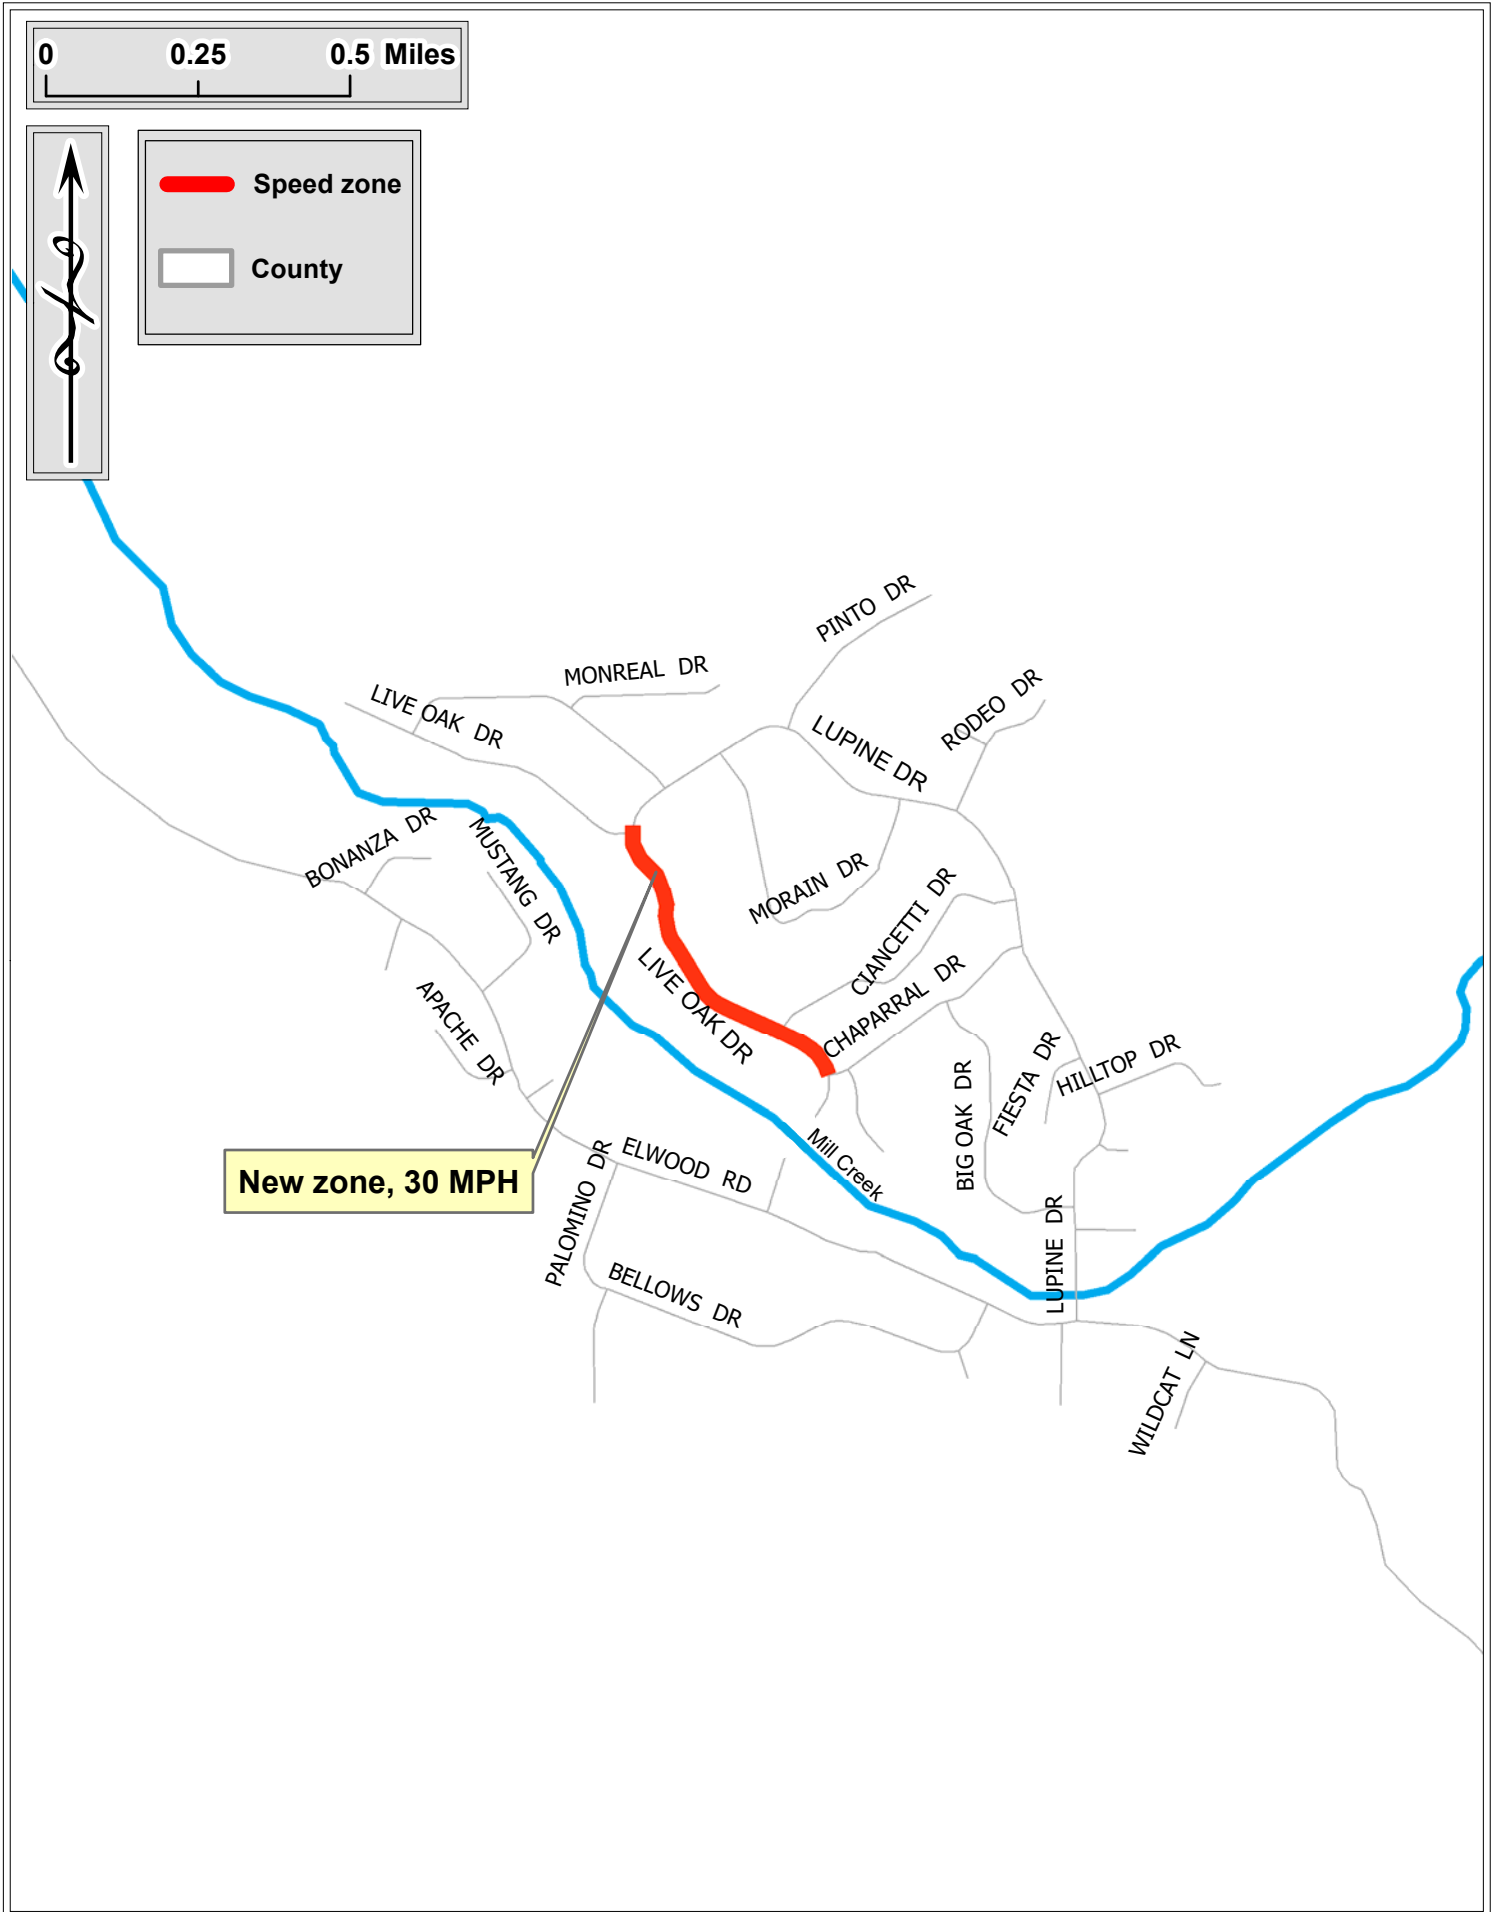

Alluvial Avenue from 1,320 feet west of Chestnut Avenue to Willow Avenue. District 2.

Central Avenue from Cherry Avenue to Mary Avenue. District 3.

Del Mar Avenue from San Jose Avenue to Barstow Avenue except that portion within the boundaries of the City of Fresno. District 2.

Golden State Boulevard from Maple Avenue to North Avenue. District 3.

Live Oak Drive from Lupine Drive to Chaparral Drive. District 5.

Lupine Drive from Elwood Road to Live Oak Drive. District 5.

Manning Avenue from Buttonwillow Avenue to the east Reedley City Limit except that portion within the jurisdiction of the City of Reedley. District 4.