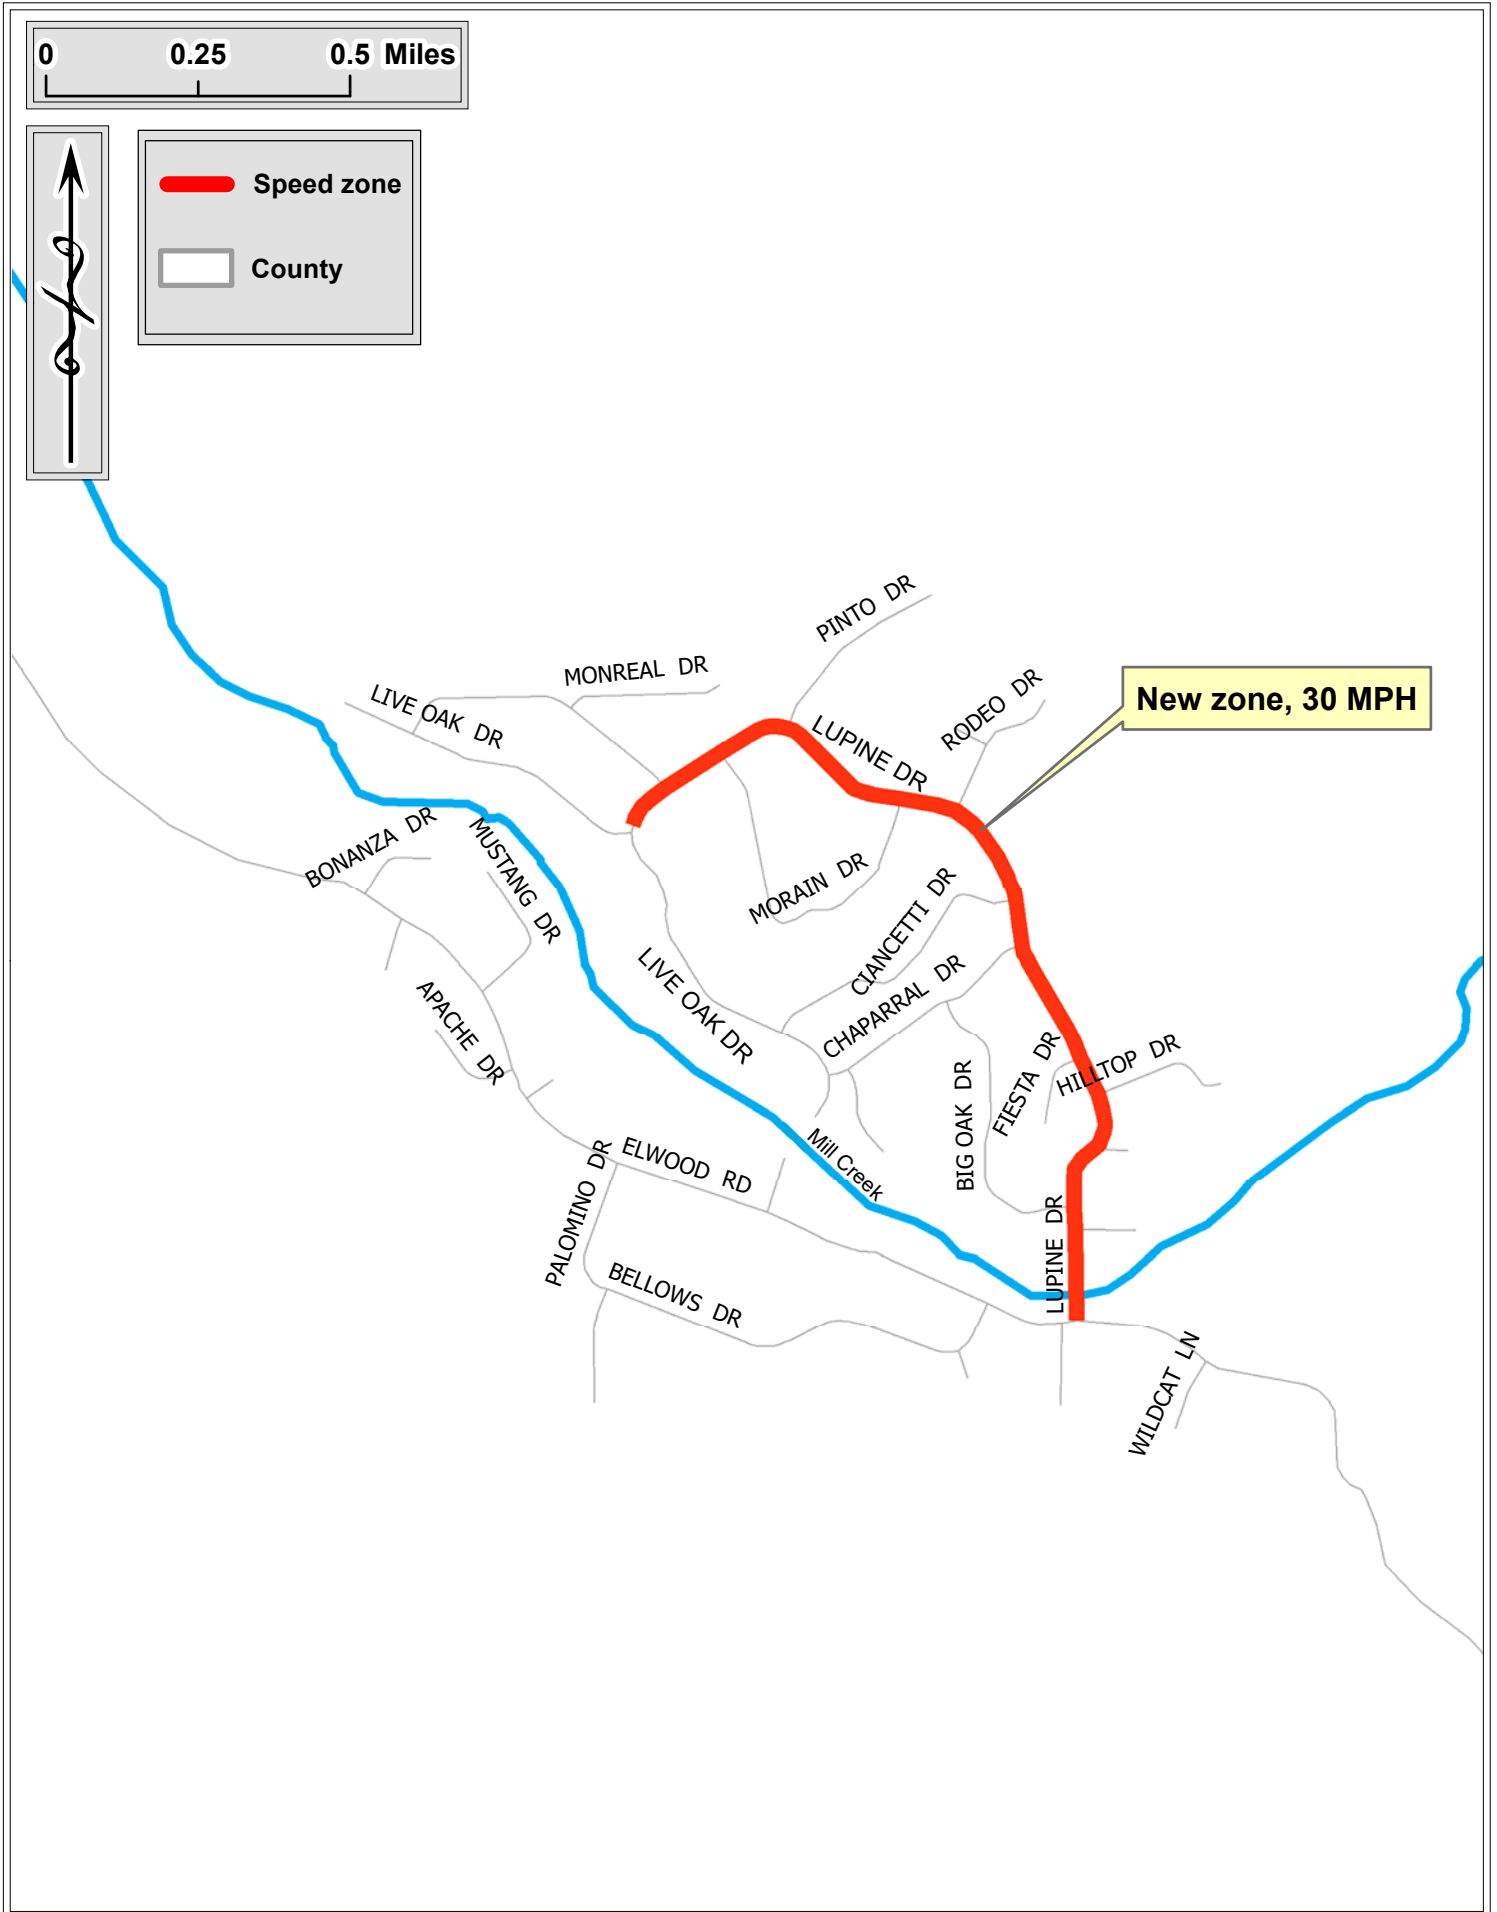

Alluvial Avenue from 1,320 feet west of Chestnut Avenue to Willow Avenue. District 2.

Central Avenue from Cherry Avenue to Mary Avenue. District 3.

Del Mar Avenue from San Jose Avenue to Barstow Avenue except that portion within the boundaries of the City of Fresno. District 2.

Golden State Boulevard from Maple Avenue to North Avenue. District 3.

Live Oak Drive from Lupine Drive to Chaparral Drive. District 5.

Lupine Drive from Elwood Road to Live Oak Drive. District 5.

Manning Avenue from Buttonwillow Avenue to the east Reedley City Limit except that portion within the jurisdiction of the City of Reedley. District 4.