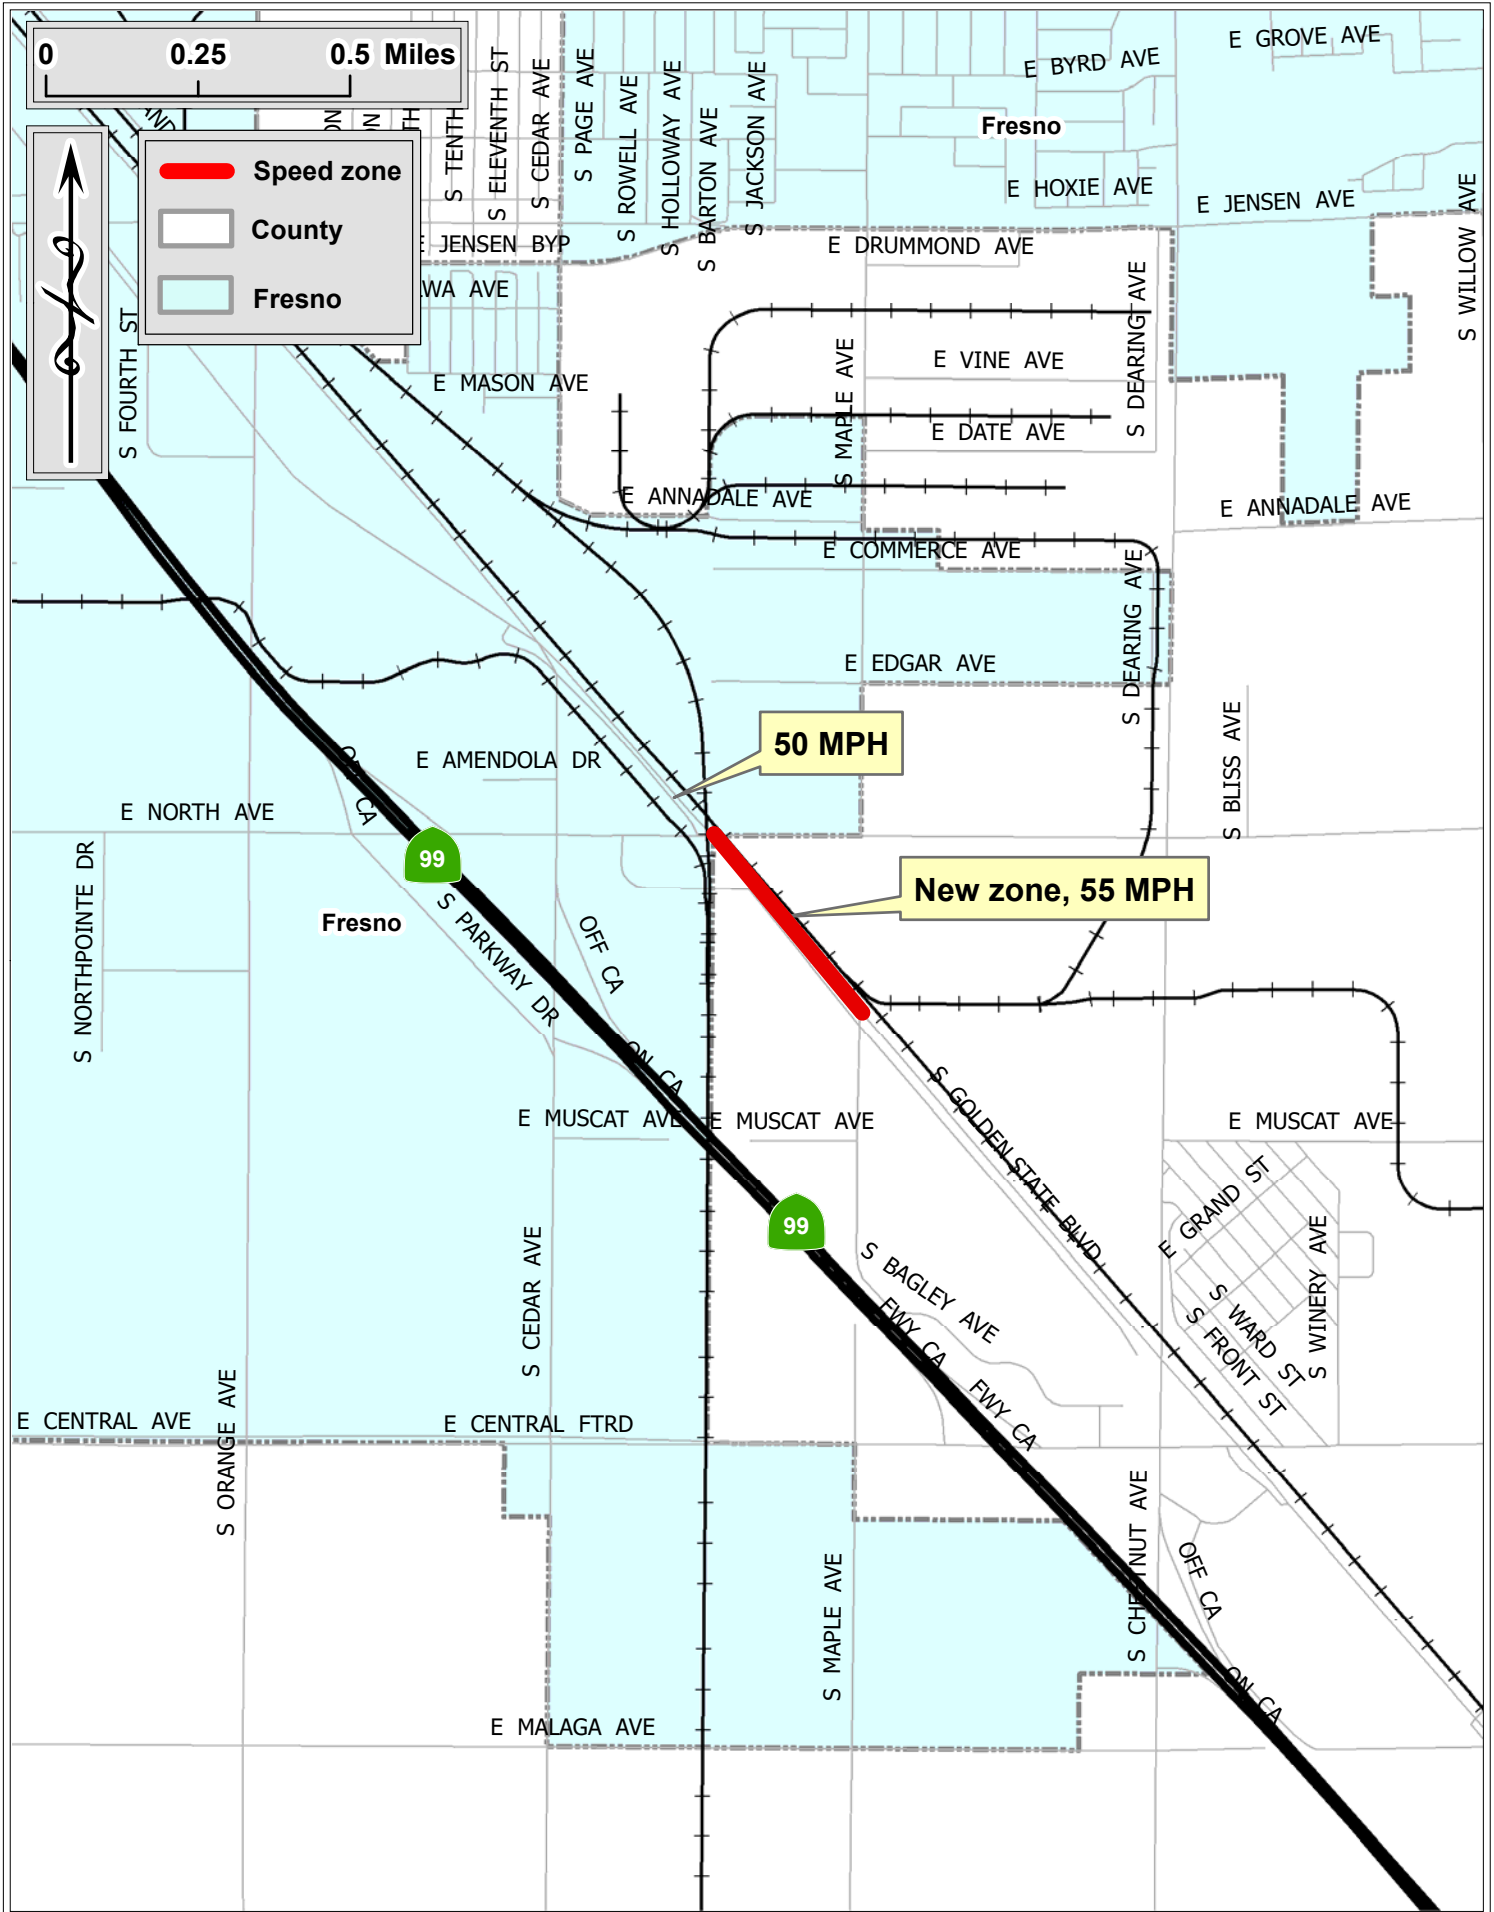

Alluvial Avenue from 1,320 feet west of Chestnut Avenue to Willow Avenue. District 2.

Central Avenue from Cherry Avenue to Mary Avenue. District 3.

Del Mar Avenue from San Jose Avenue to Barstow Avenue except that portion within the boundaries of the City of Fresno. District 2.

Golden State Boulevard from Maple Avenue to North Avenue. District 3.

Live Oak Drive from Lupine Drive to Chaparral Drive. District 5.

Lupine Drive from Elwood Road to Live Oak Drive. District 5.

Manning Avenue from Buttonwillow Avenue to the east Reedley City Limit except that portion within the jurisdiction of the City of Reedley. District 4.