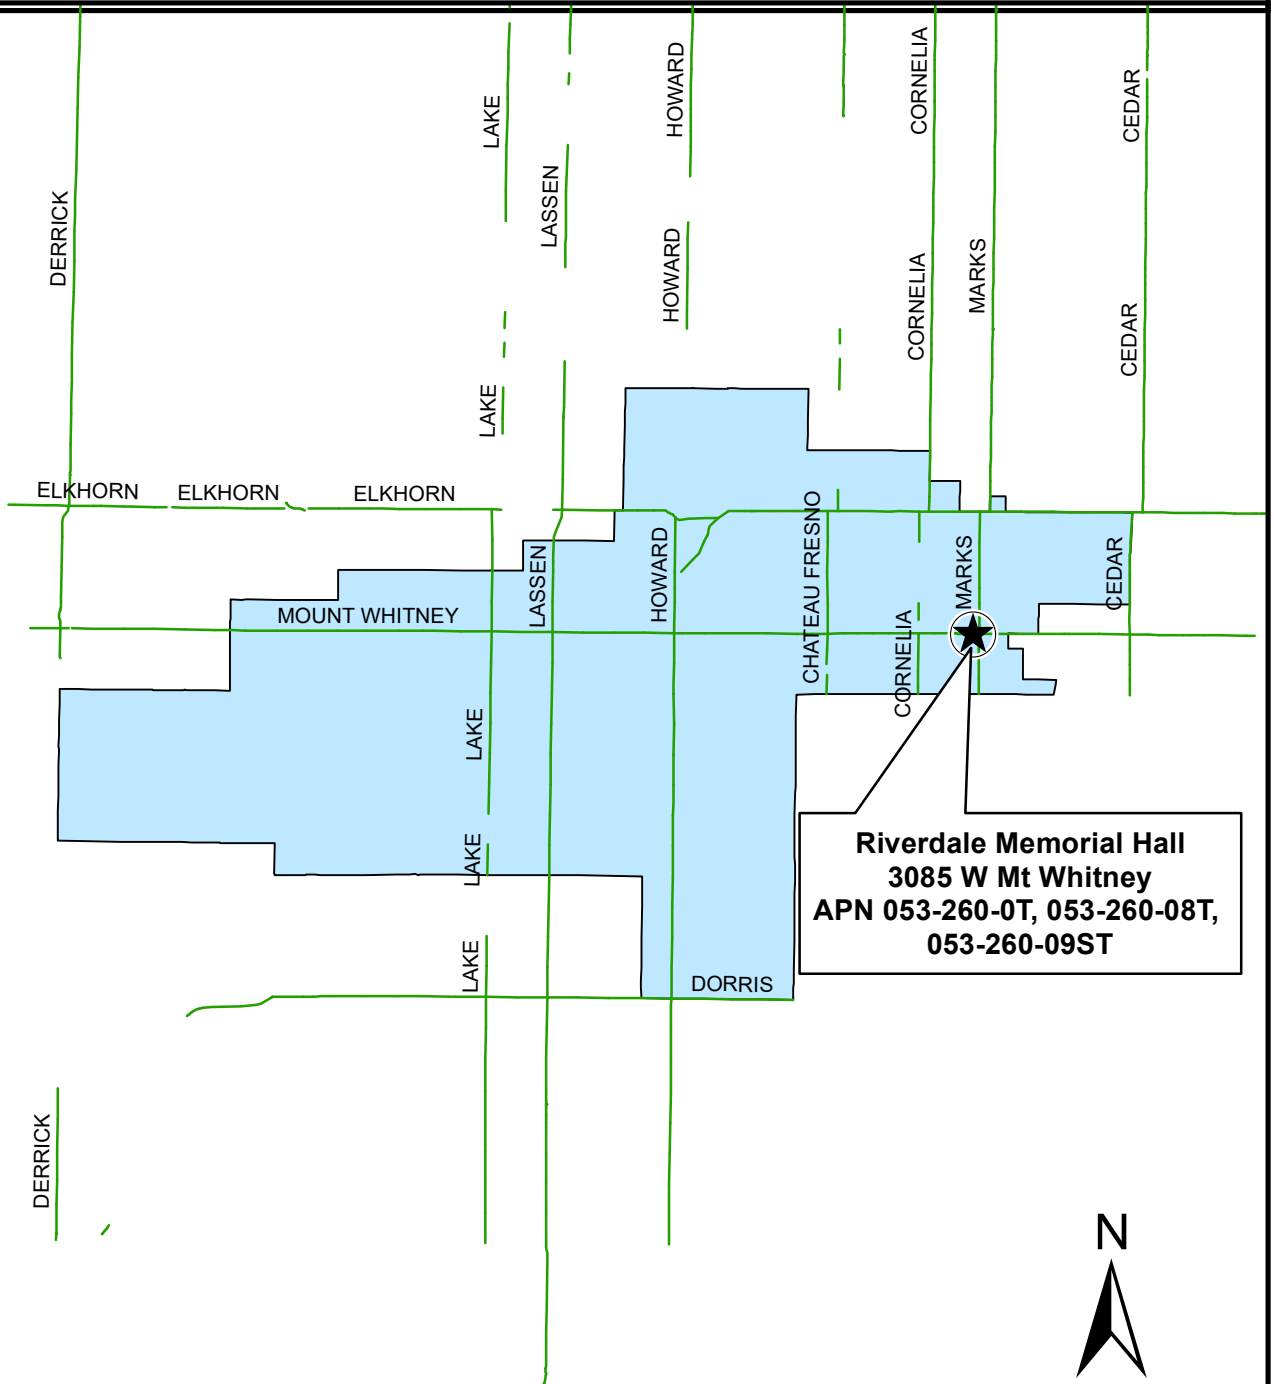

Riverdale Memorial District Memorial Hall Improvements CDBG #20591

Legend

Memorial Hall

Riverdale Memorial District Boundary

0 3.75 7.5 15 Miles