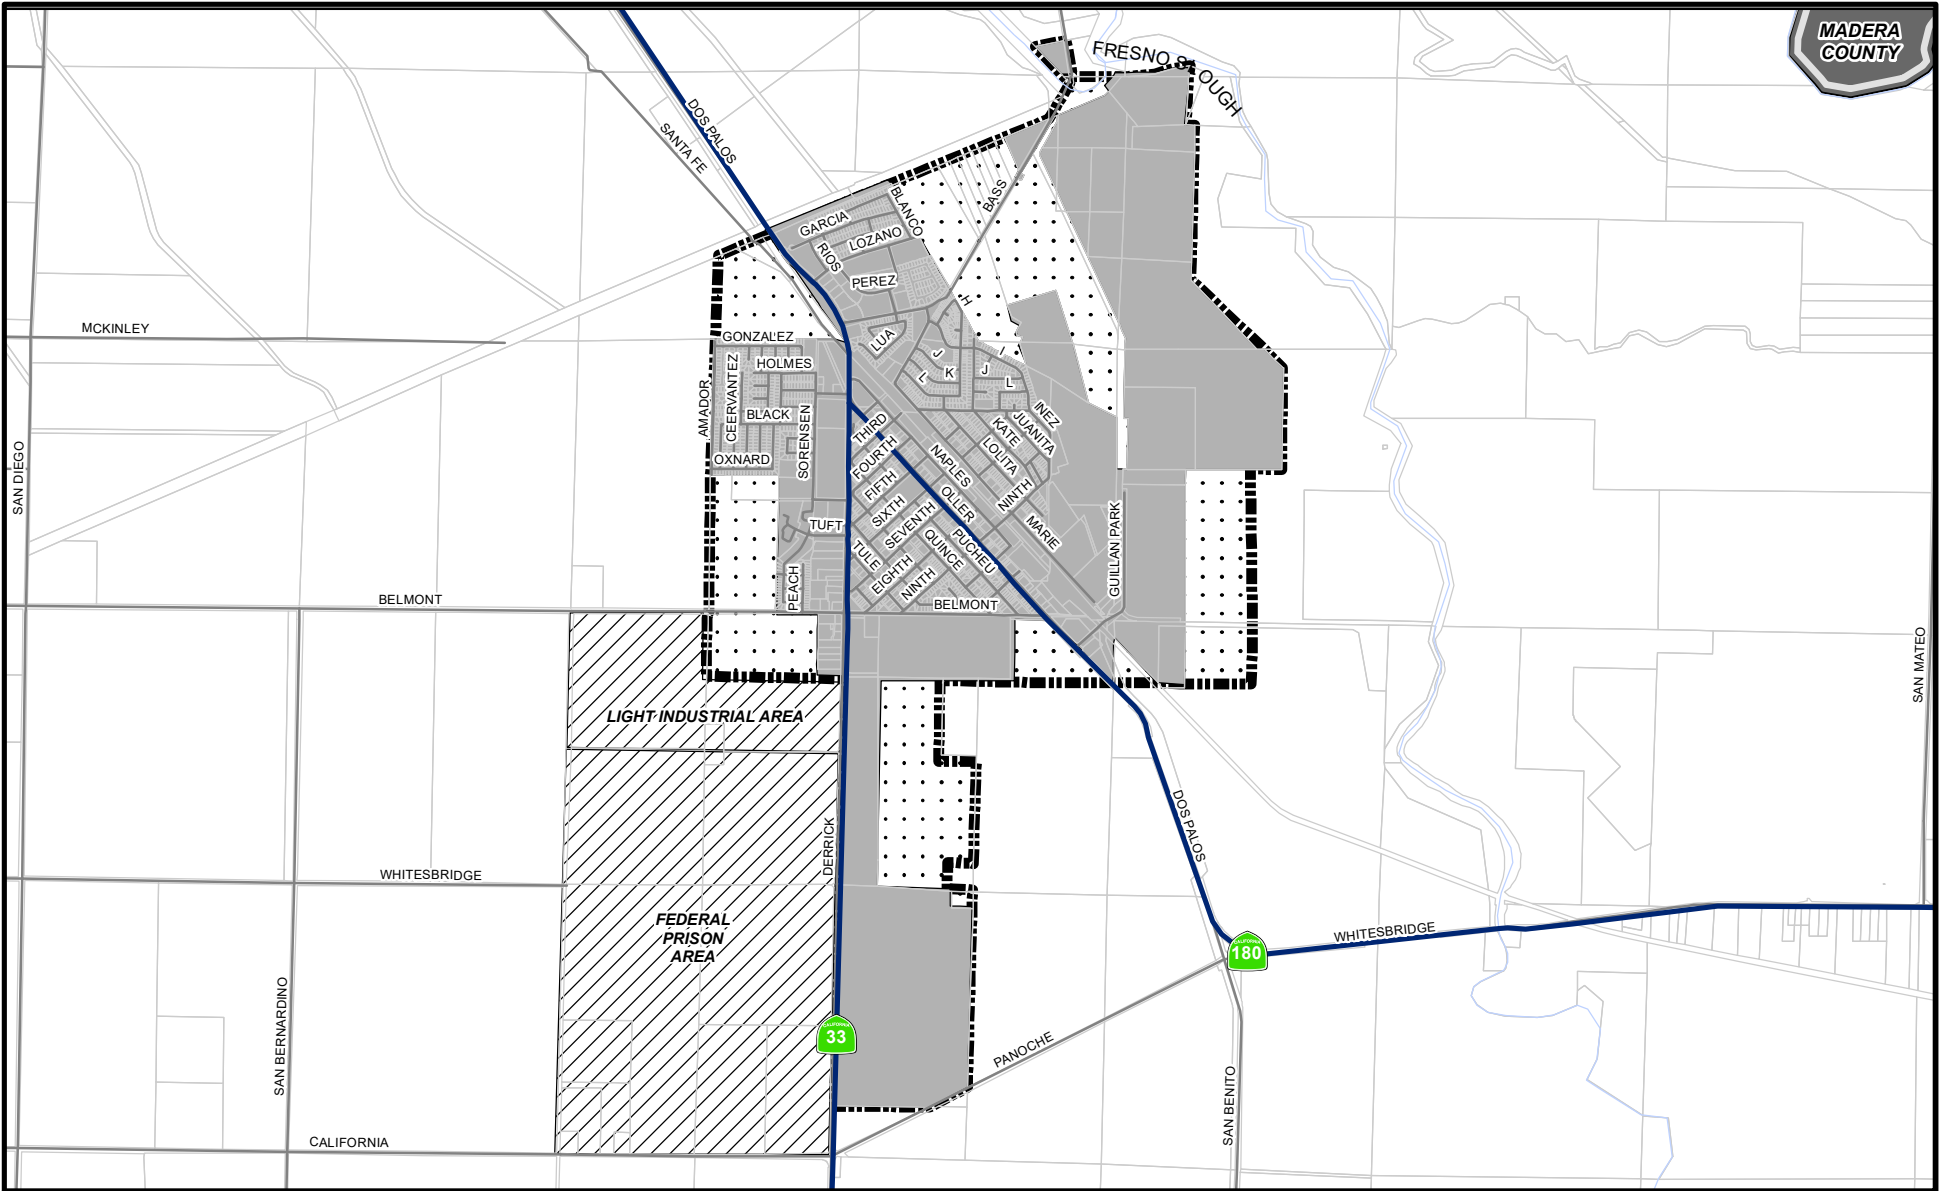

EXHIBIT A

MADERA COUNTY

CITY OF MENDOTA

Legend

-  Mendota City Limits
-  City of Mendota Sphere of Influence
-  Future Growth Area: 1,206.28 Acres

Department of Public Works and Planning
Development Services Division

Prepared by: GSAMANO
G:\4360Devs&Plan\GIS\Maps\Specific