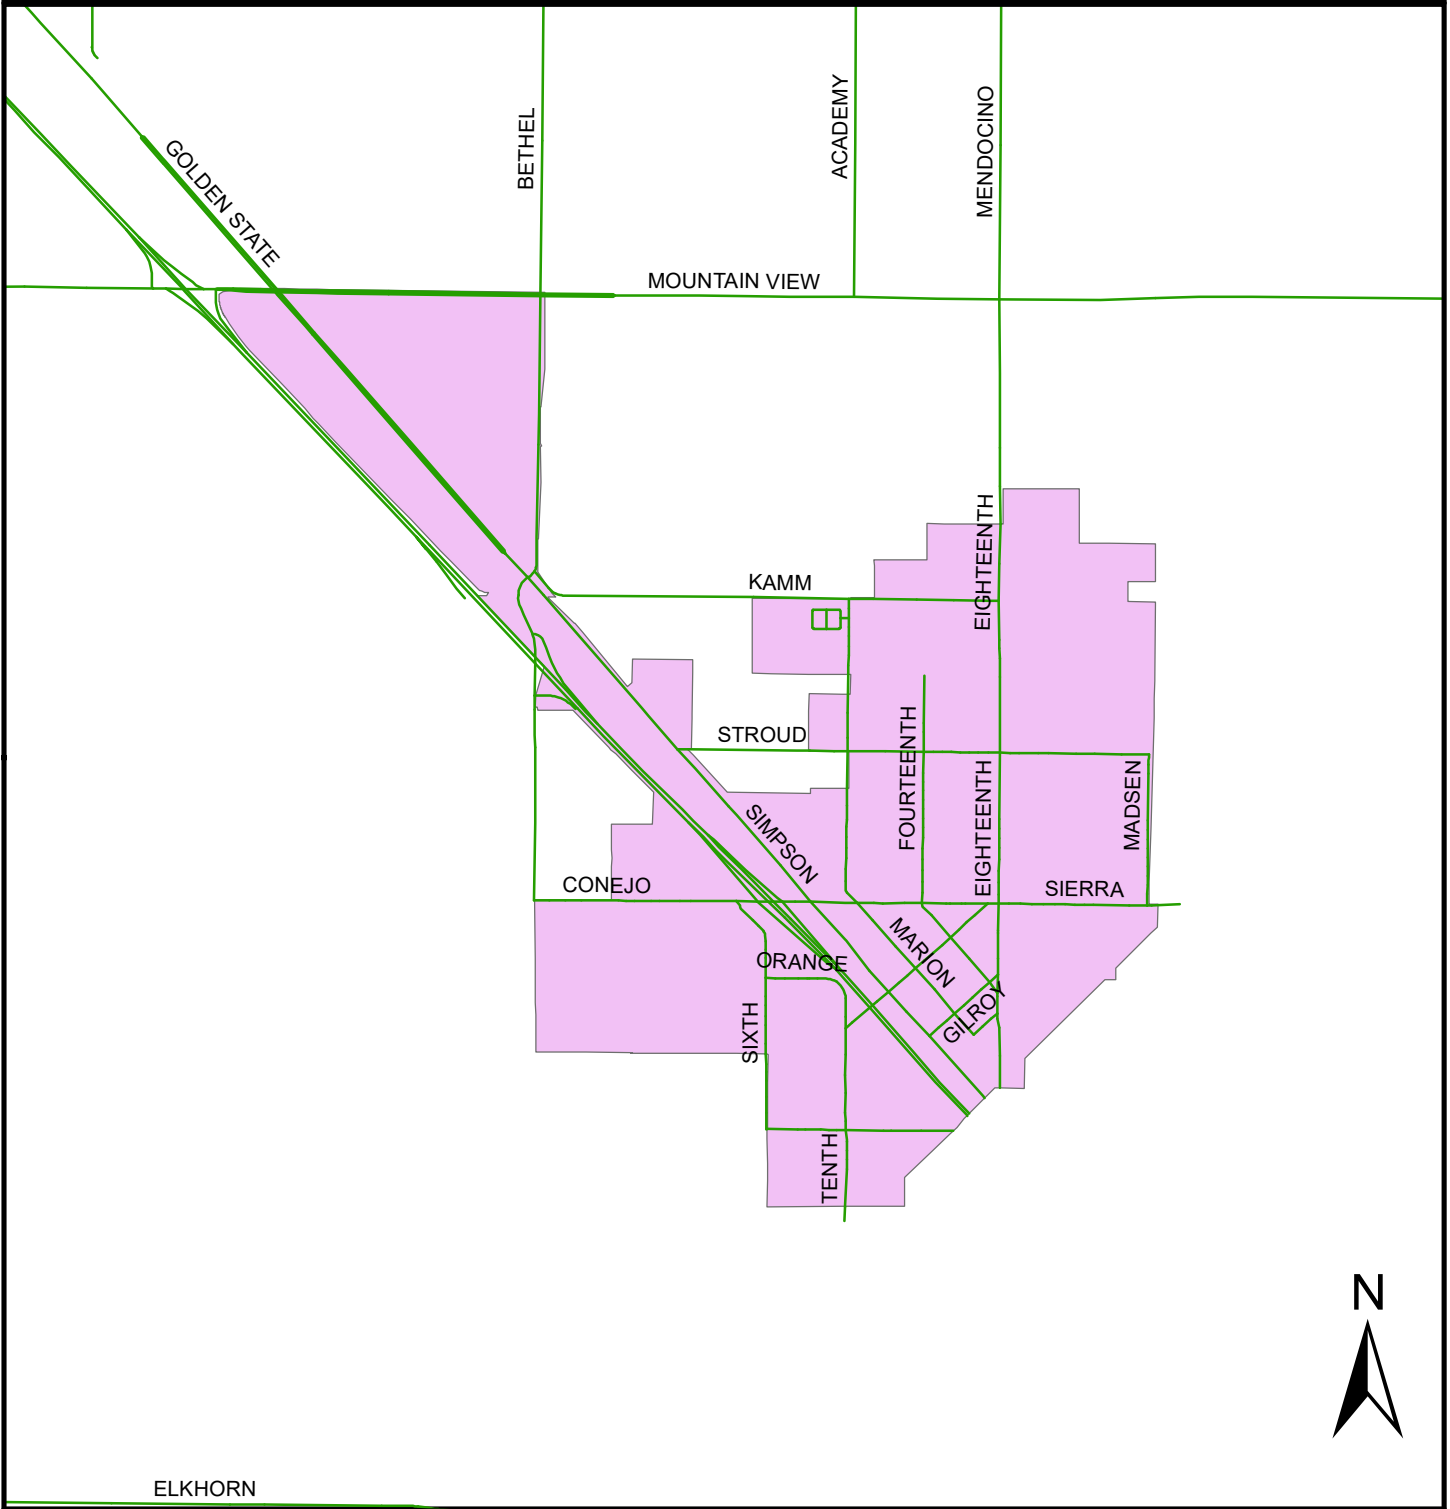

City of Kingsburg Kingsburg Senior Meals CDBG 19392-CV

LOCATION MAP

Legend

-  City Limits - Project Area
-  Streets