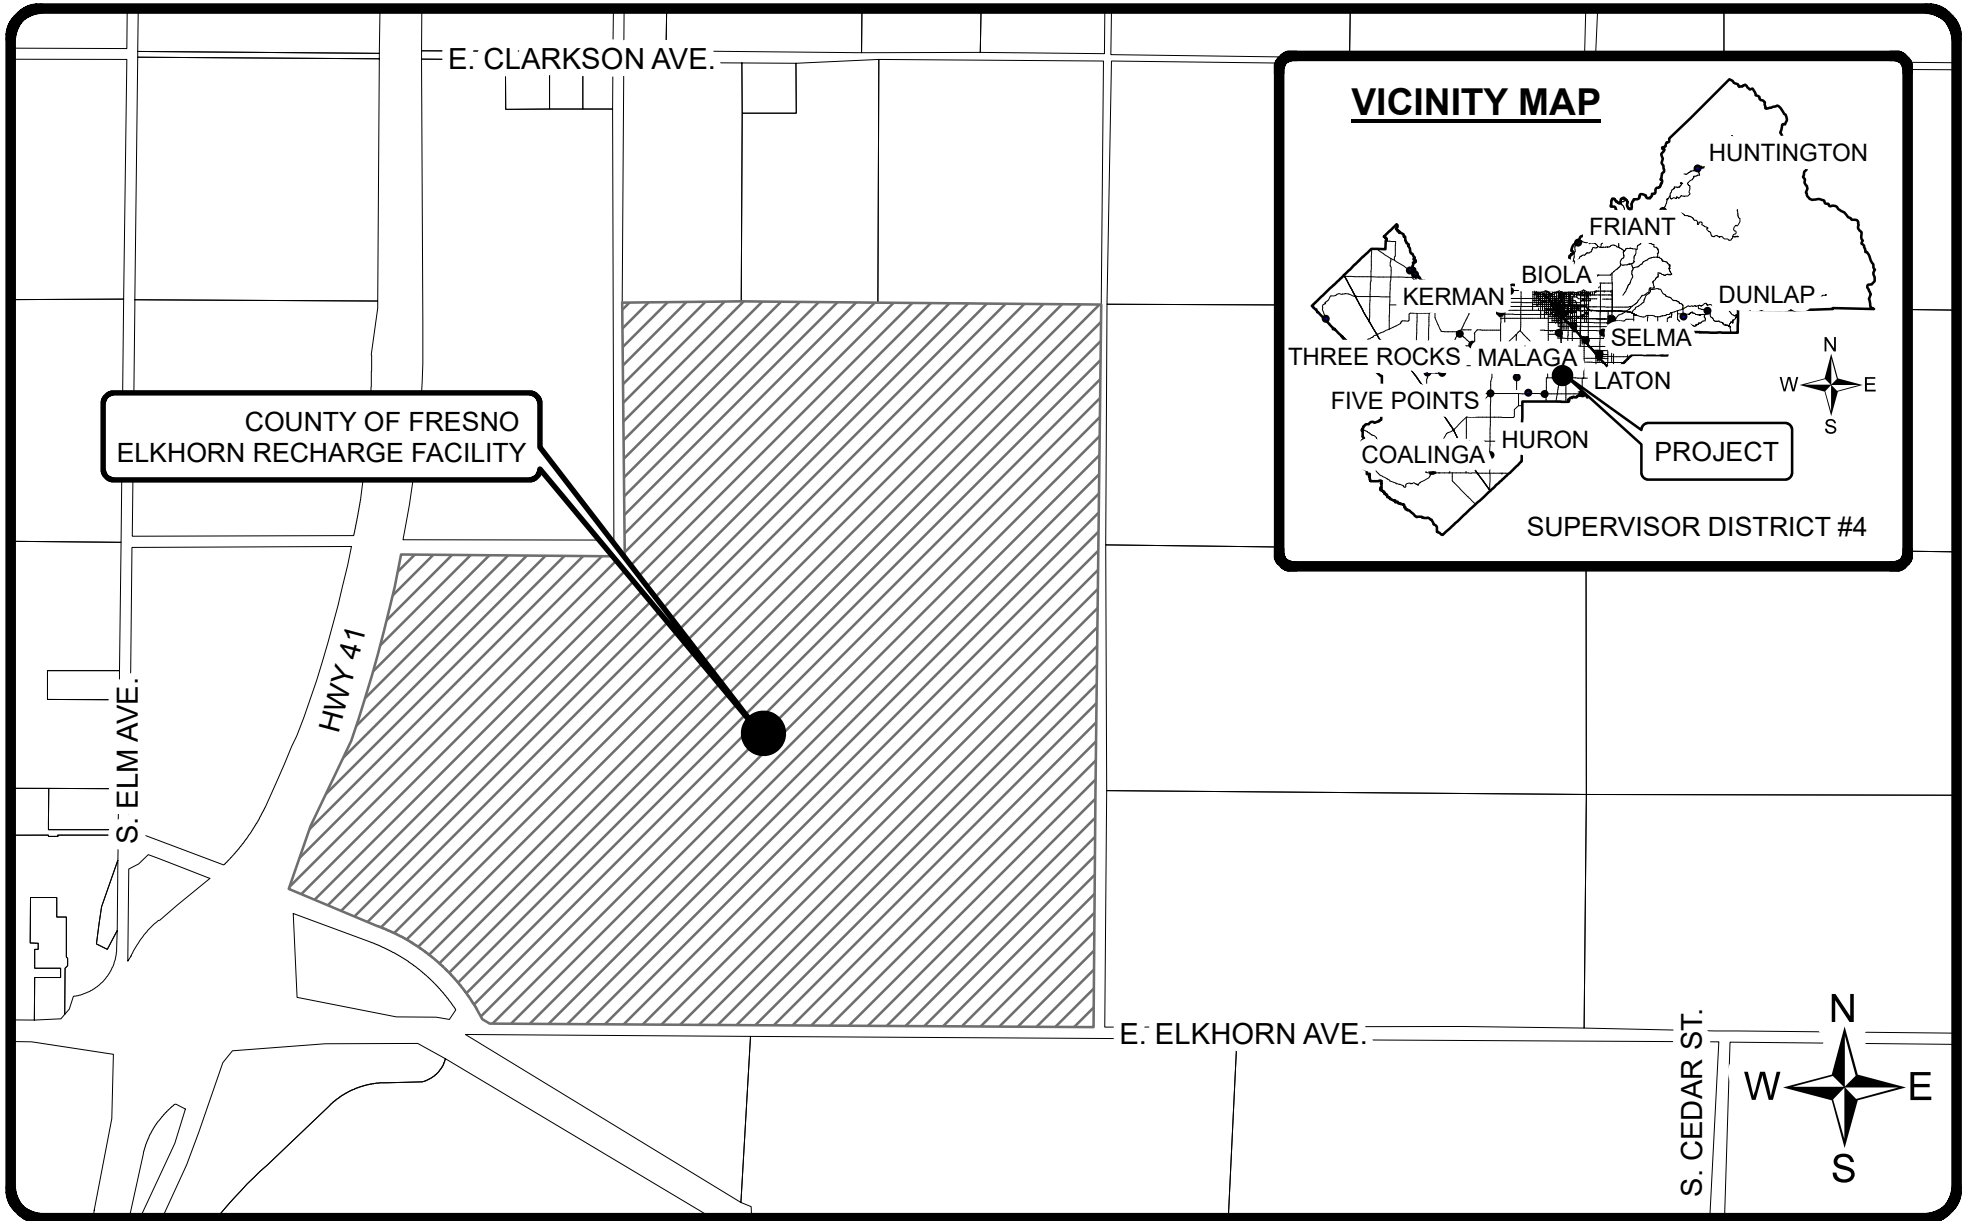

# PROJECT COUNTY OF FRESNO ELKHORN RECHARGE FACILITY

DEPARTMENT OF PUBLIC WORKS  
AND PLANNING

SCALE: 0 0.125 0.25 0.5 Miles

**LOCATION MAP**