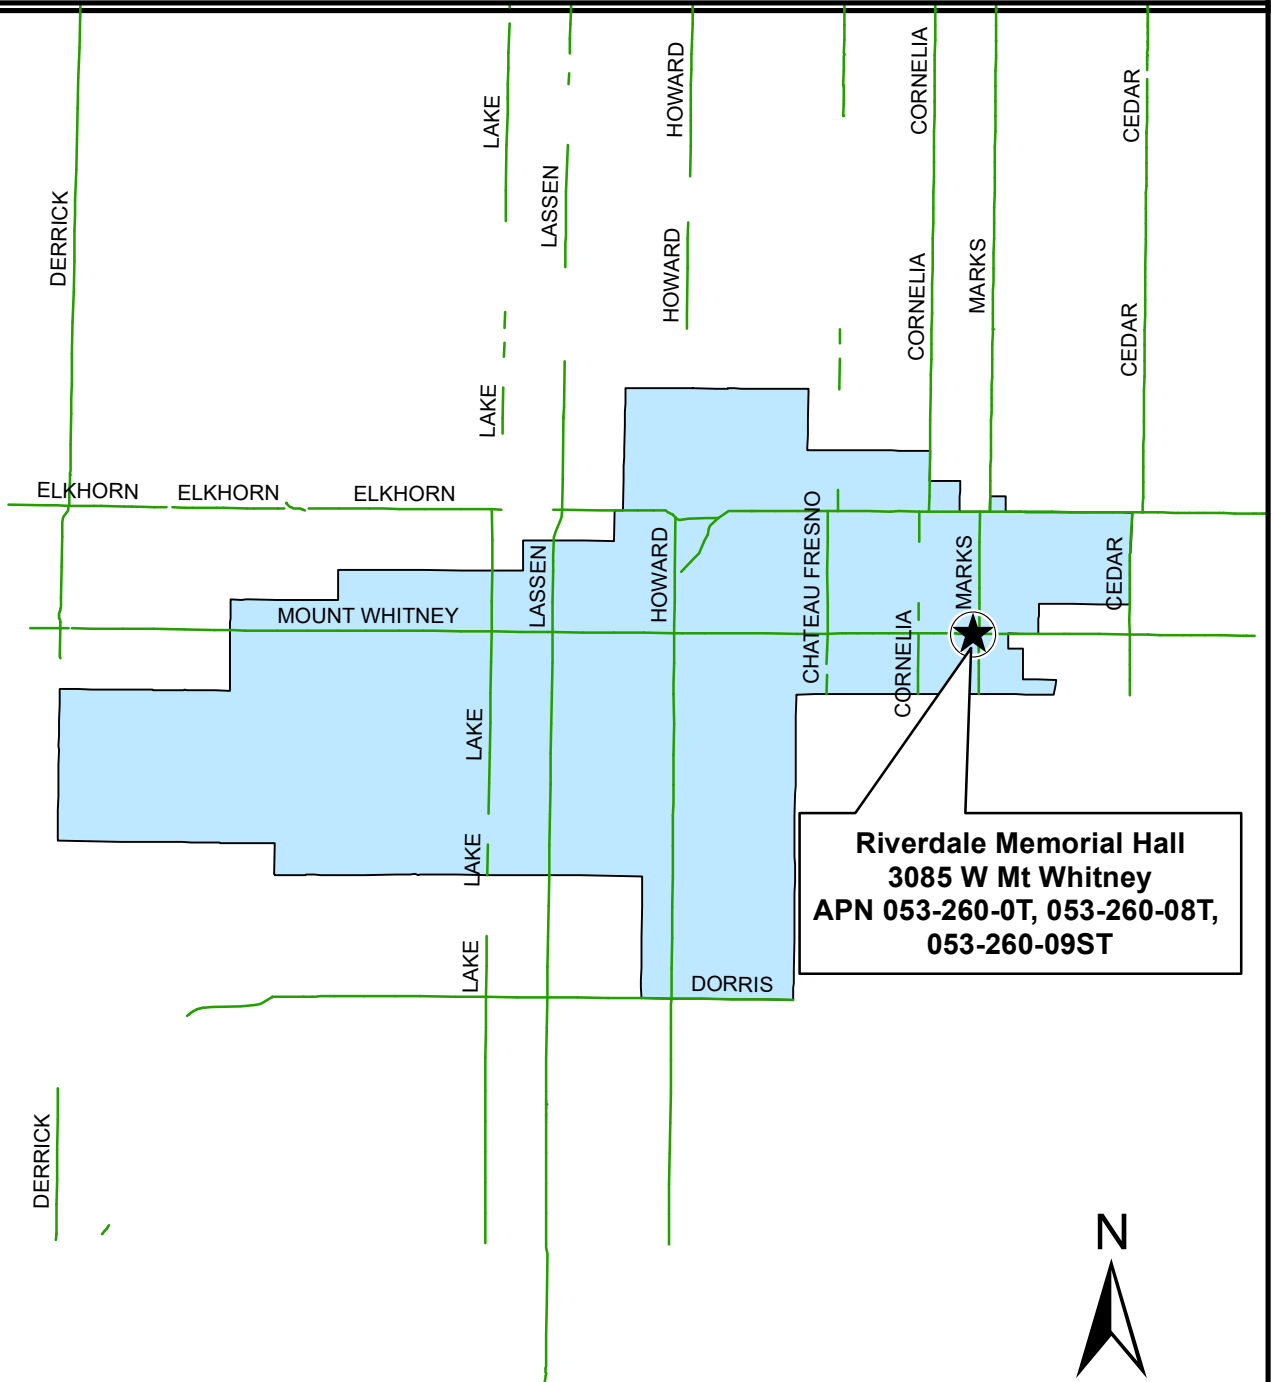

# Riverdale Memorial District Memorial Hall Improvements CDBG #20591

## Legend

Memorial Hall

Riverdale Memorial District Boundary