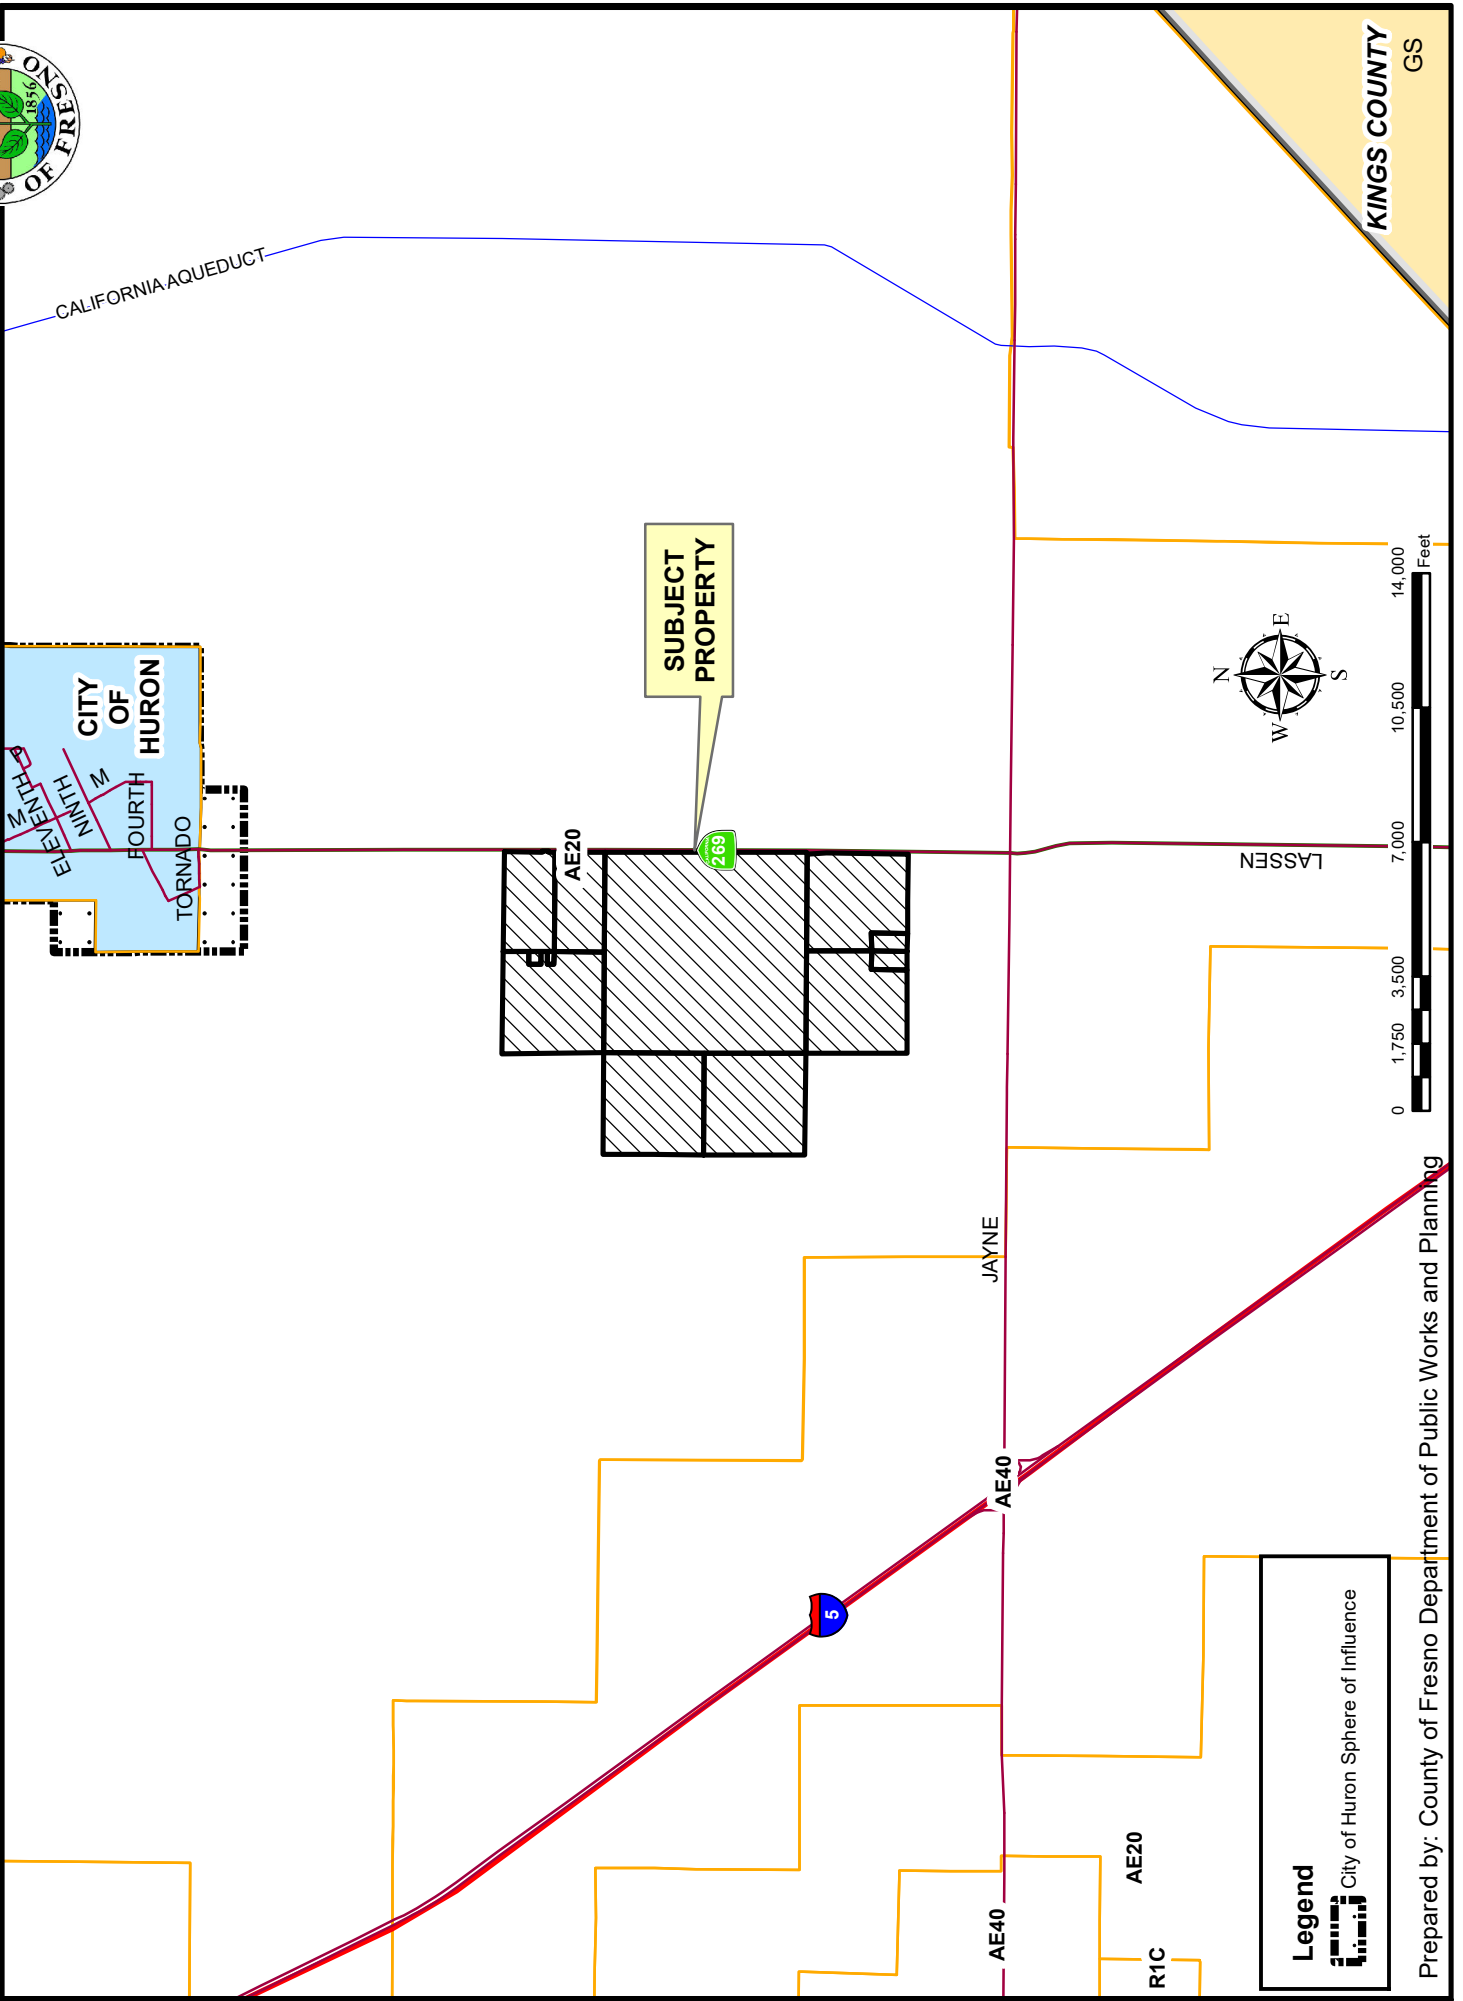

GS

LOCATION MAP

RLCCs 982 through 987

RLCCs 982 through 987

EXISTING ZONING MAP

KINGS COUNTY
GS

Legend

- City of Huron Sphere of Influence

Prepared by: County of Fresno Department of Public Works and Planning

EXISTING LAND USE MAP

RLCCs 982 through 987

LEGEND	
FC - FIELD CROP	
ORC - ORCHARD	
SF#- SINGLE FAMILY RESIDENCE	
V - VACANT	
VIN - VINEYARD	