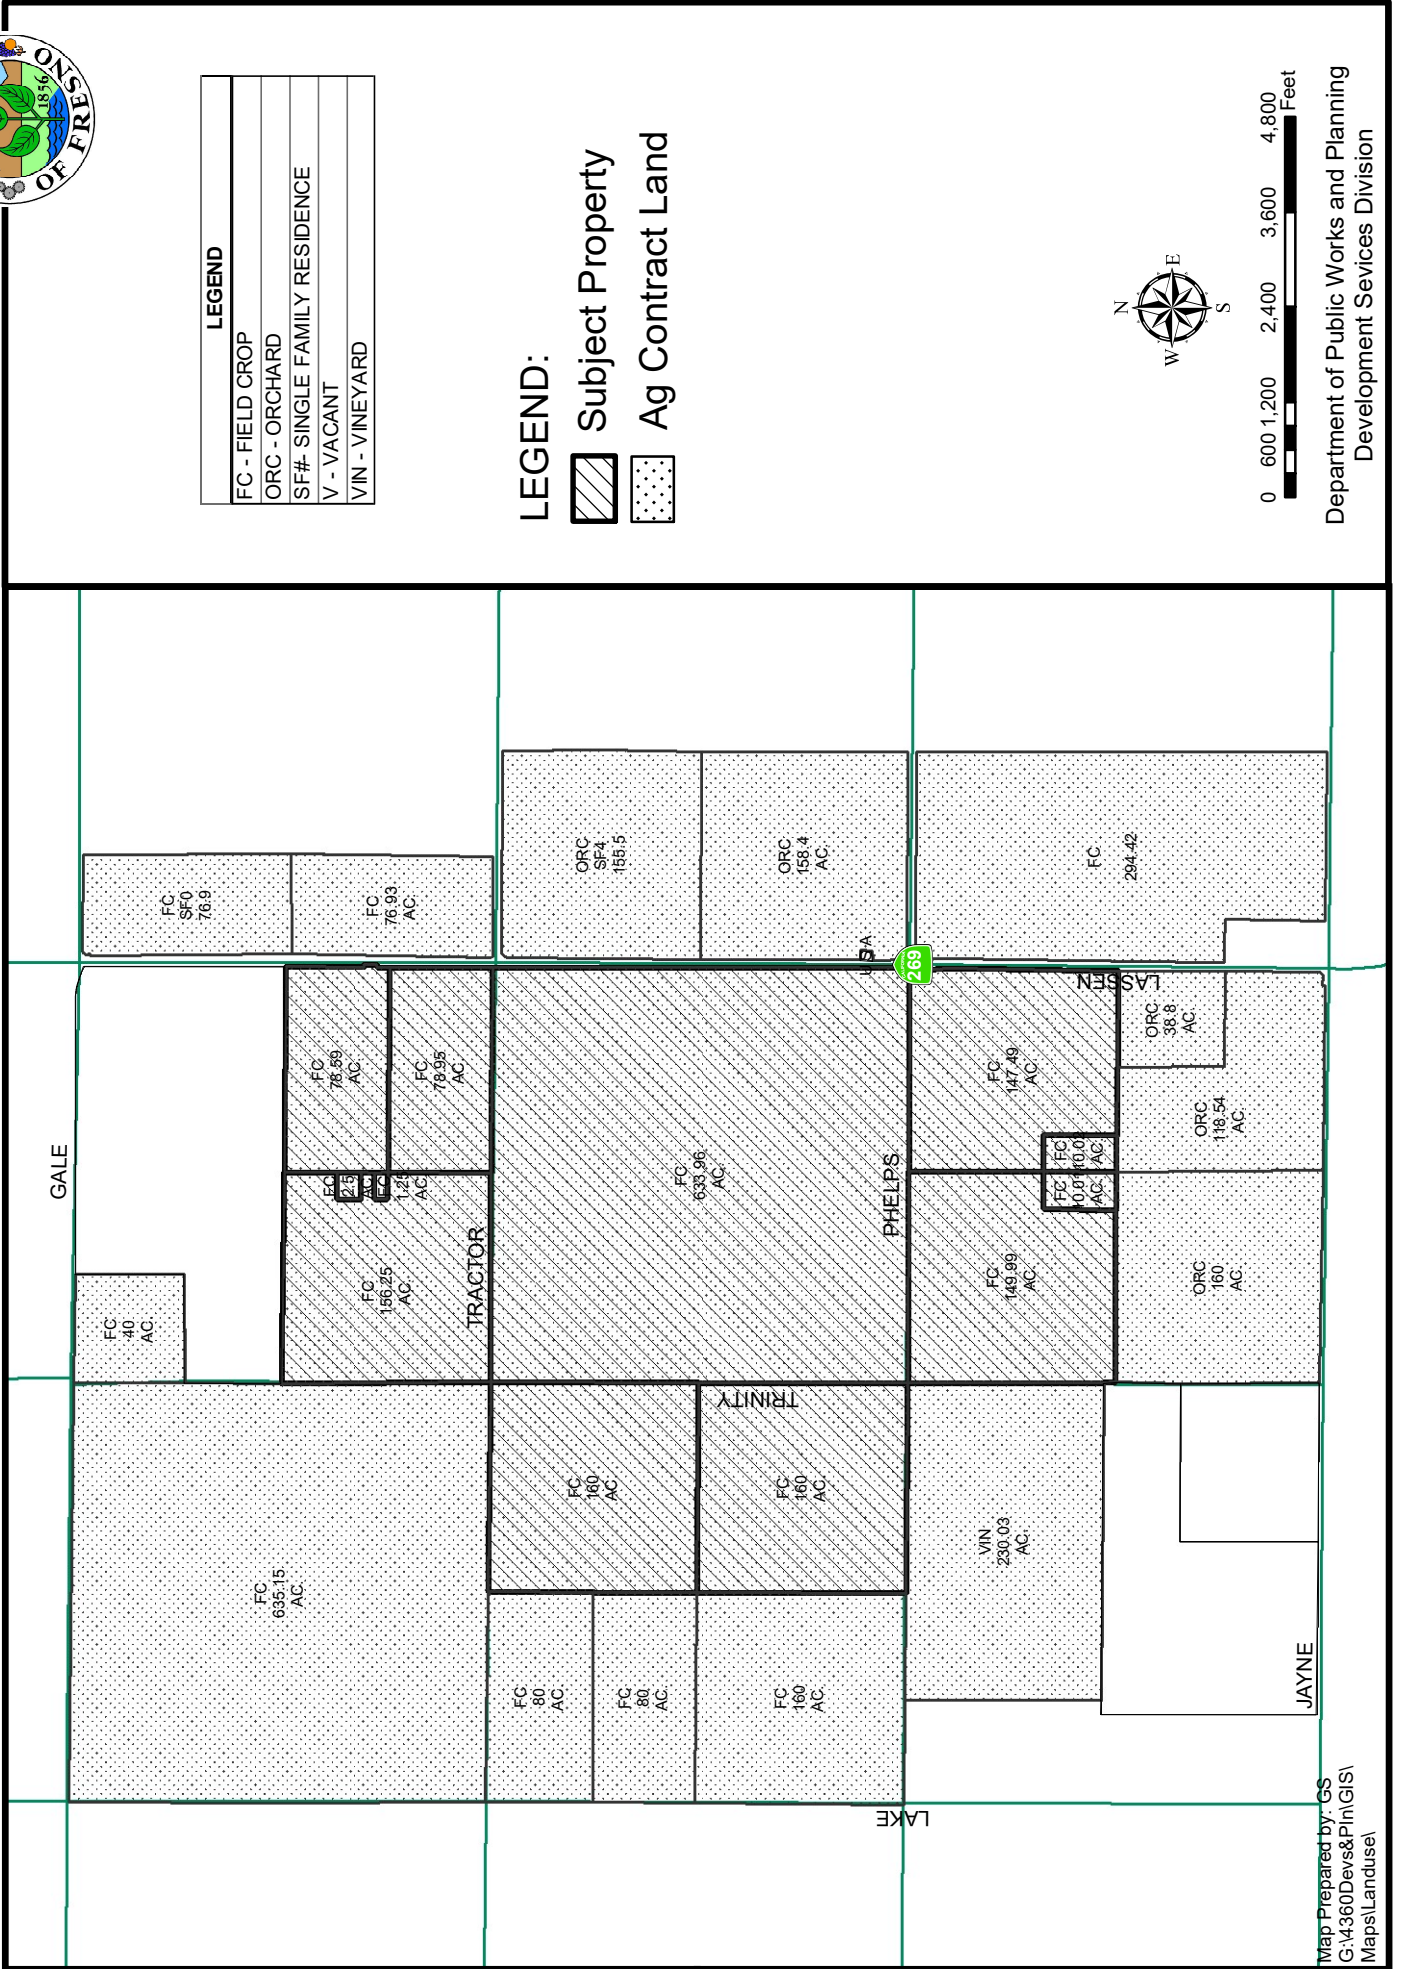

GS

LOCATION MAP

RLCCs 982 through 987

RLCCs 982 through 987

EXISTING ZONING MAP

KINGS COUNTY
GS

Legend

- City of Huron Sphere of Influence

Prepared by: County of Fresno Department of Public Works and Planning

EXISTING LAND USE MAP

RLCCs 982 through 987

LEGEND	
FC - FIELD CROP	
ORC - ORCHARD	
SF#- SINGLE FAMILY RESIDENCE	
V - VACANT	
VIN - VINEYARD	

LEGEND:

-  Subject Property
-  Ag Contract Land

RLCCs 982, 983, 985, 986

Stonecrop Solar Facility
Phase Two Cancellation

ALCC 365

ALCC 5150

ALCC 367

ALCC 365