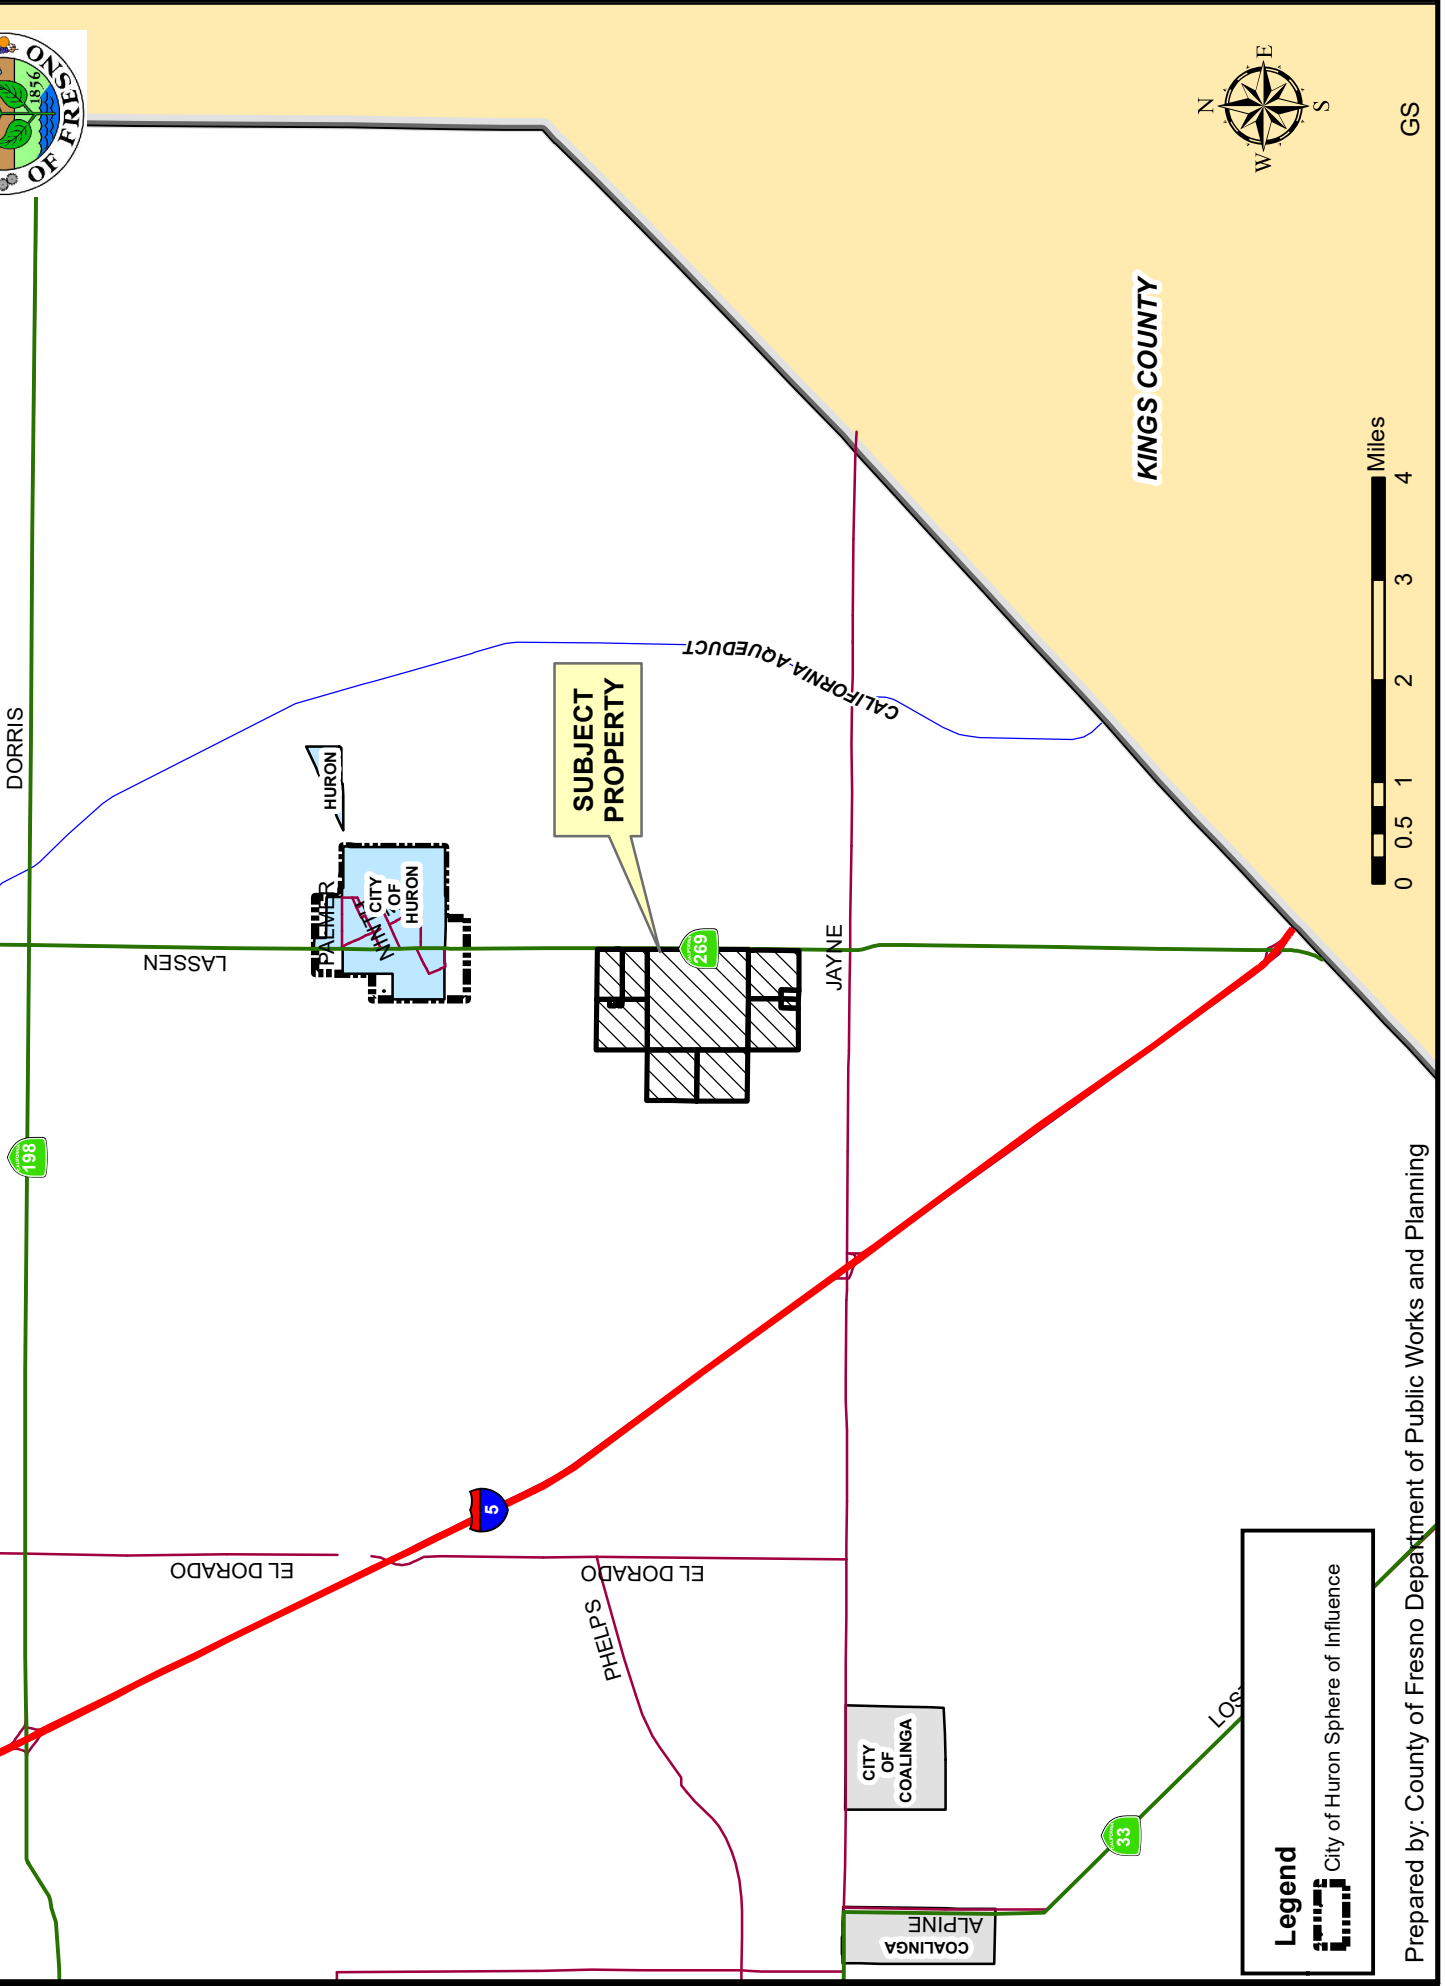

GS

LOCATION MAP

RLCCs 982 through 987

RLCCs 982 through 987

EXISTING ZONING MAP

KINGS COUNTY
GS

Legend

- City of Huron Sphere of Influence

Prepared by: County of Fresno Department of Public Works and Planning

EXISTING LAND USE MAP

RLCCs 982 through 987

LEGEND	
FC - FIELD CROP	
ORC - ORCHARD	
SF#- SINGLE FAMILY RESIDENCE	
V - VACANT	
VIN - VINEYARD	