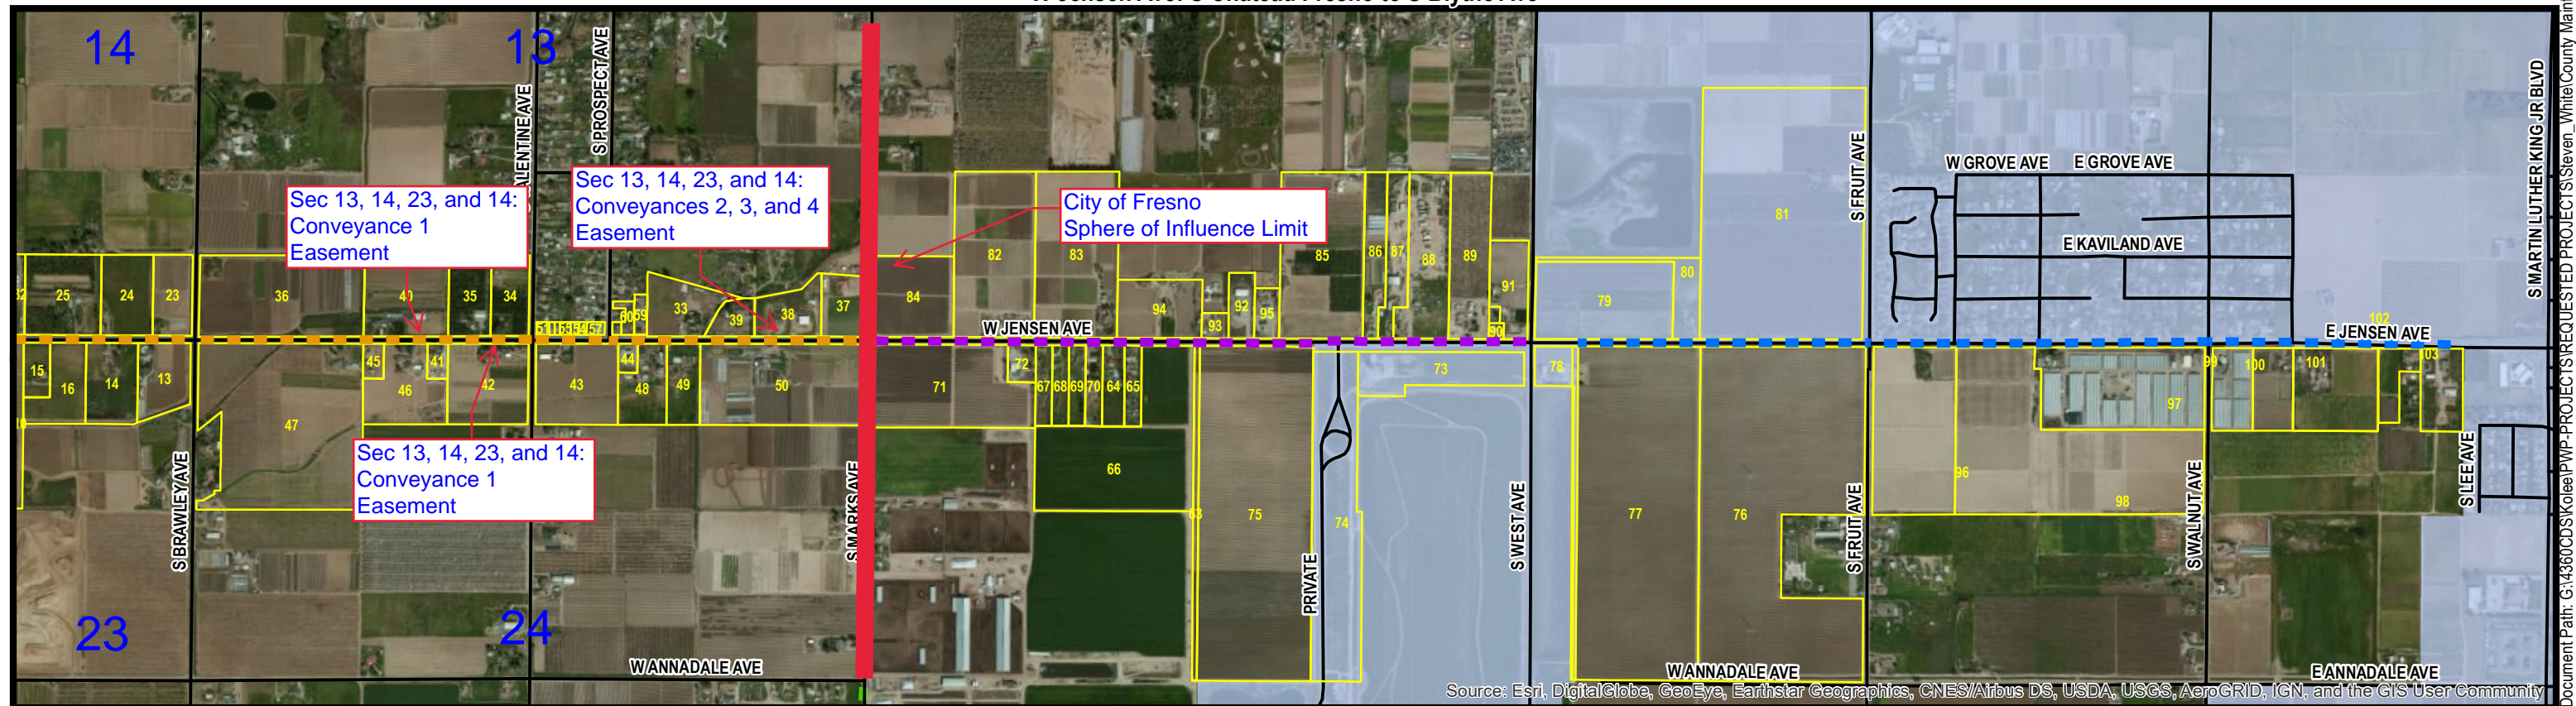

W Jensen Ave: S Chateau Fresno to S Blythe Ave

W Jensen Ave: S Brawley Ave to S Fruit Ave

Public Works & Planning

Jensen Ave Right of Way

■ Legal Description 1	SOI	■ Fresno	■ City of Fresno
■ Legal Description 2		■ Fresno	■ County of Fresno
■ Legal Description 3			
■ Legal Description 4			
— Streets			
▭ Parcels			

1 inch = 1,349 feet

Document Path: G:\43600DS\Kolee\PPP-PROJECTS\REQUESTED PROJECTS\Steven_White\County Maintain Roads SW\County-City_MaintainedRoads_SW_StripMap_1.mxd

JENSEN AVE RIGHT OF WAY

14S 20E

Legal Description 1