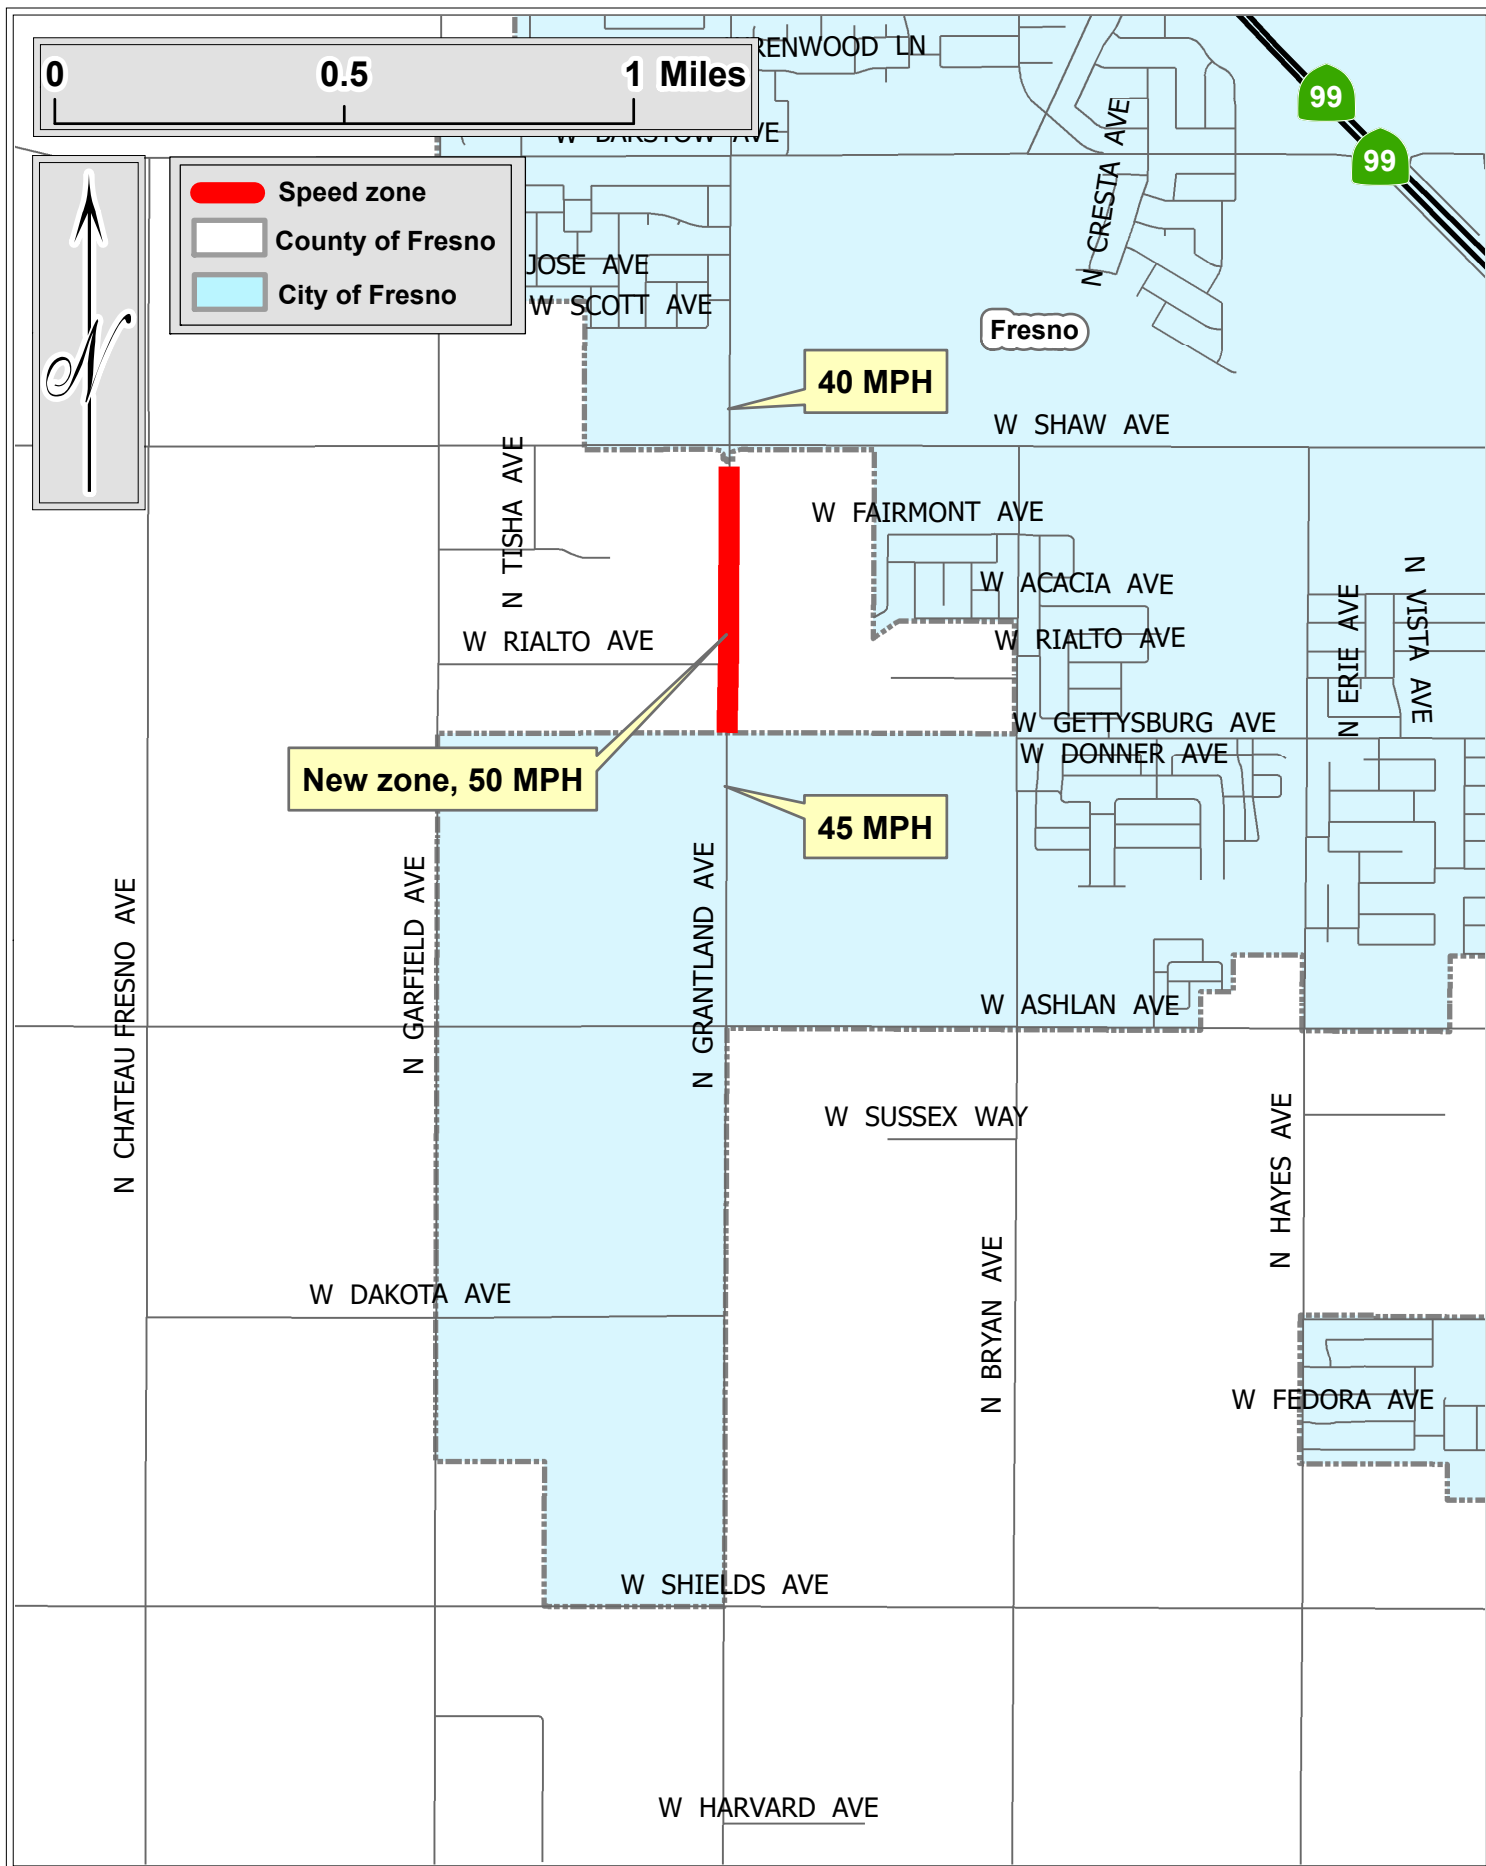

Grantland Avenue from 1/2 mile south of Shaw Avenue to Shaw Avenue except that portion within the boundaries of the City of Fresno. District 1.