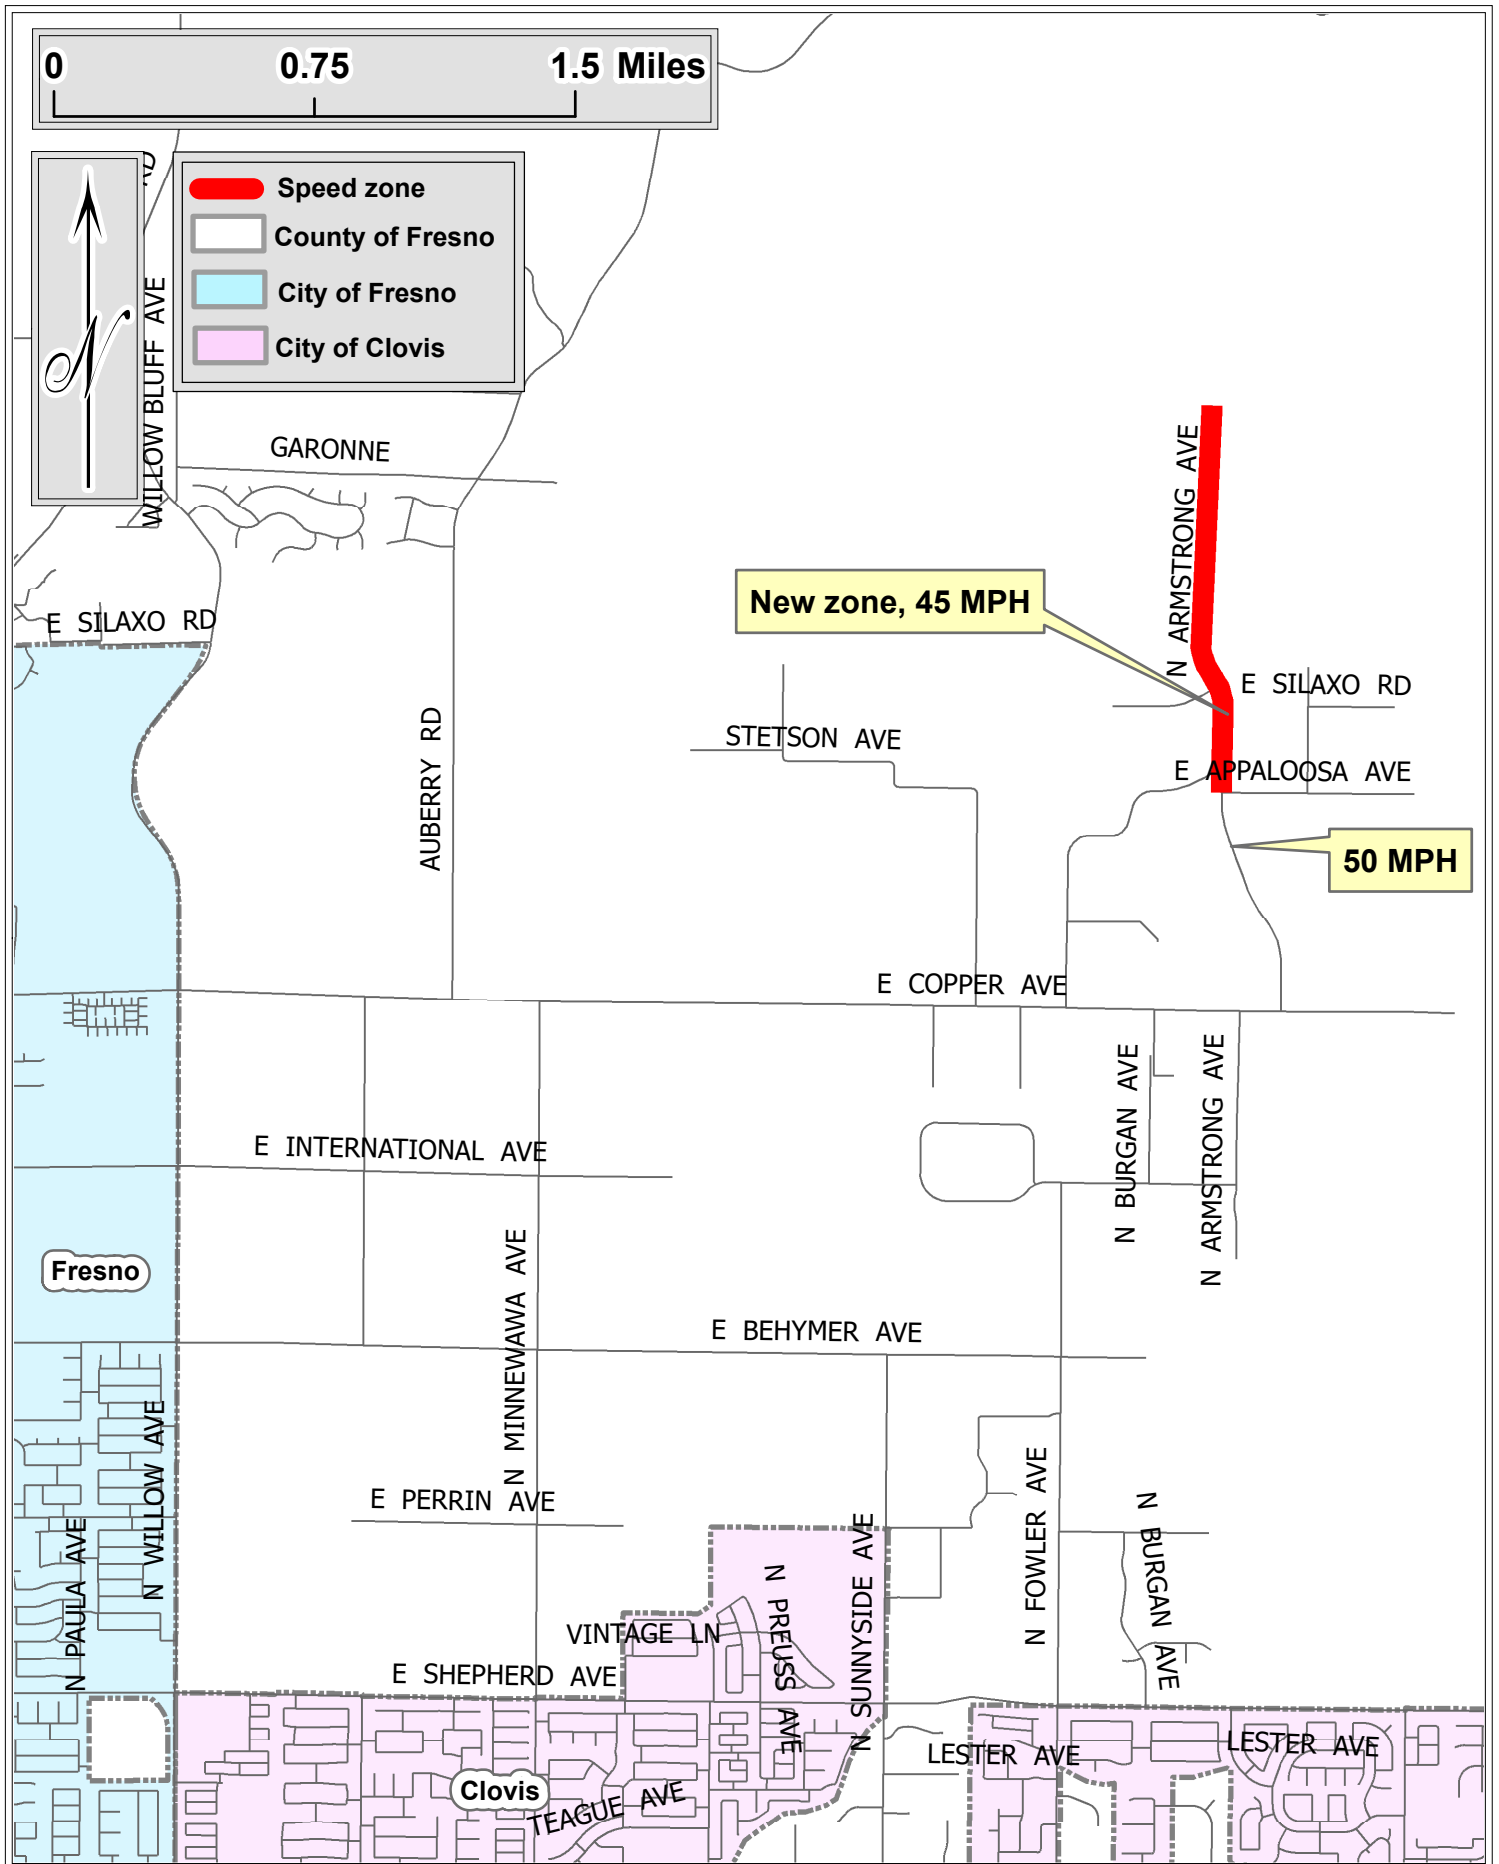

Armstrong Avenue from Appaloosa Avenue (southern intersection) to 3/4 miles north of Silaxo Road. District 5.

Armstrong Avenue from Copper Avenue to Appaloosa Avenue (southern intersection). District 5.

Belmont Avenue from Blythe Avenue to Valentine Avenue. District 1.

Belmont Avenue from Marks Avenue to Blythe Avenue. District 1.

Bretz Road from State Route 168 to Black Oak Way. District 5.

Fowler Avenue from Copper Avenue to Appaloosa Avenue. District 5.

Garfield Avenue from Shaw Avenue to Barstow Avenue except that portion within the boundaries of the City of Fresno. District 1.

Grantland Avenue from 1/2 mile south of Ashlan Avenue to Ashlan Avenue except that portion within the boundaries of the City of Fresno. District 1.

**Locan Avenue from Clinton Avenue to Shields Avenue
except that portion within the boundaries of the City of Fresno. District 5.**