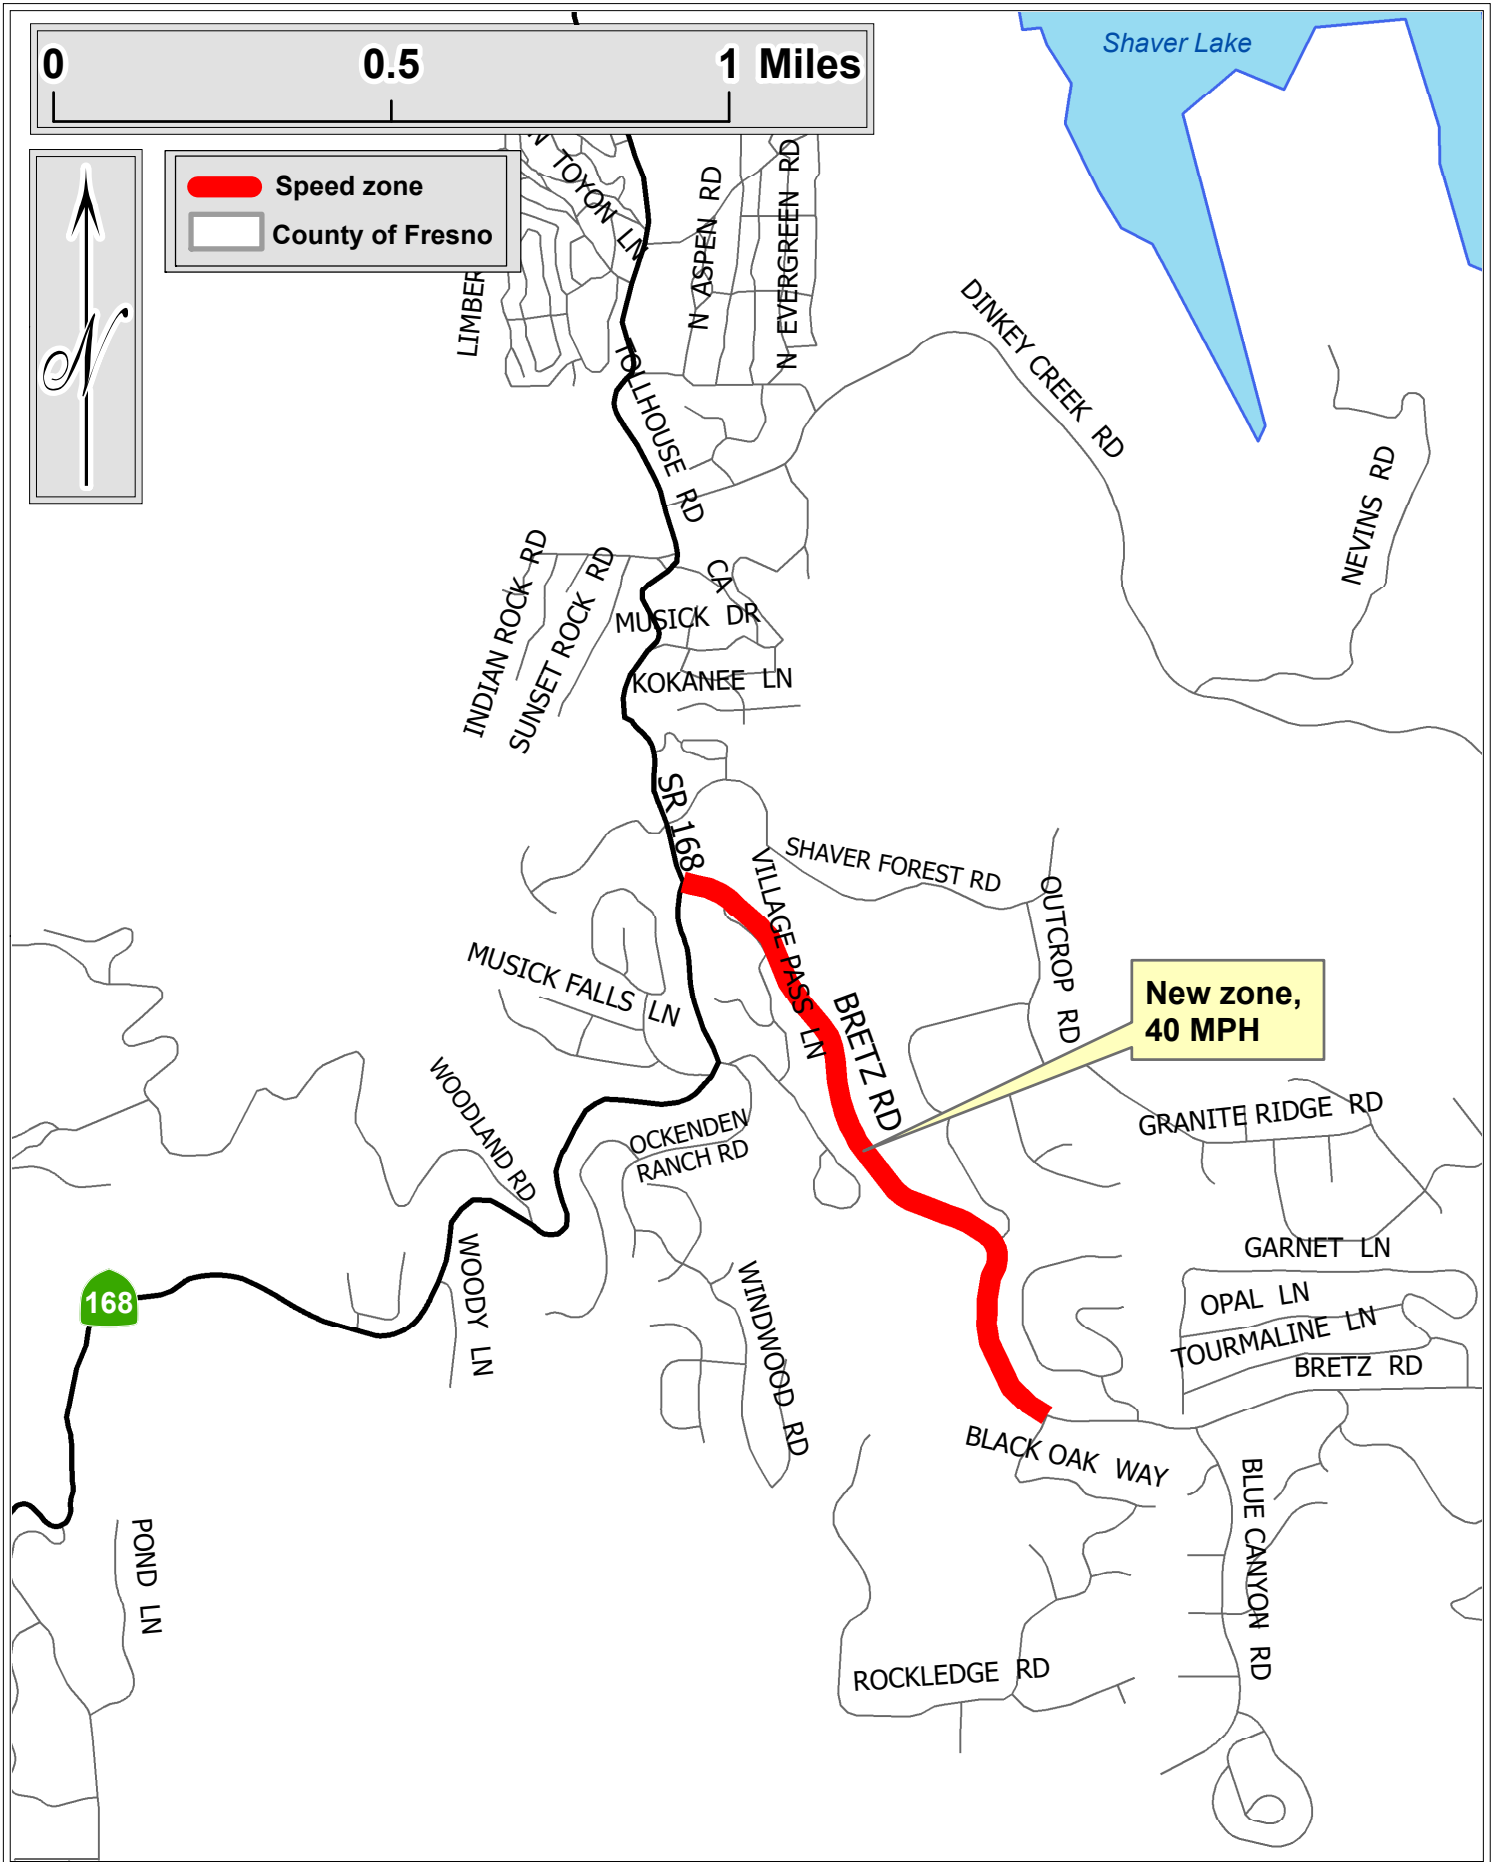

Armstrong Avenue from Appaloosa Avenue (southern intersection) to 3/4 miles north of Silaxo Road. District 5.

Armstrong Avenue from Copper Avenue to Appaloosa Avenue (southern intersection). District 5.

Belmont Avenue from Blythe Avenue to Valentine Avenue. District 1.

Belmont Avenue from Marks Avenue to Blythe Avenue. District 1.

Bretz Road from State Route 168 to Black Oak Way. District 5.

Fowler Avenue from Copper Avenue to Appaloosa Avenue. District 5.

Garfield Avenue from Shaw Avenue to Barstow Avenue except that portion within the boundaries of the City of Fresno. District 1.

Grantland Avenue from 1/2 mile south of Ashlan Avenue to Ashlan Avenue except that portion within the boundaries of the City of Fresno. District 1.

**Locan Avenue from Clinton Avenue to Shields Avenue
except that portion within the boundaries of the City of Fresno. District 5.**