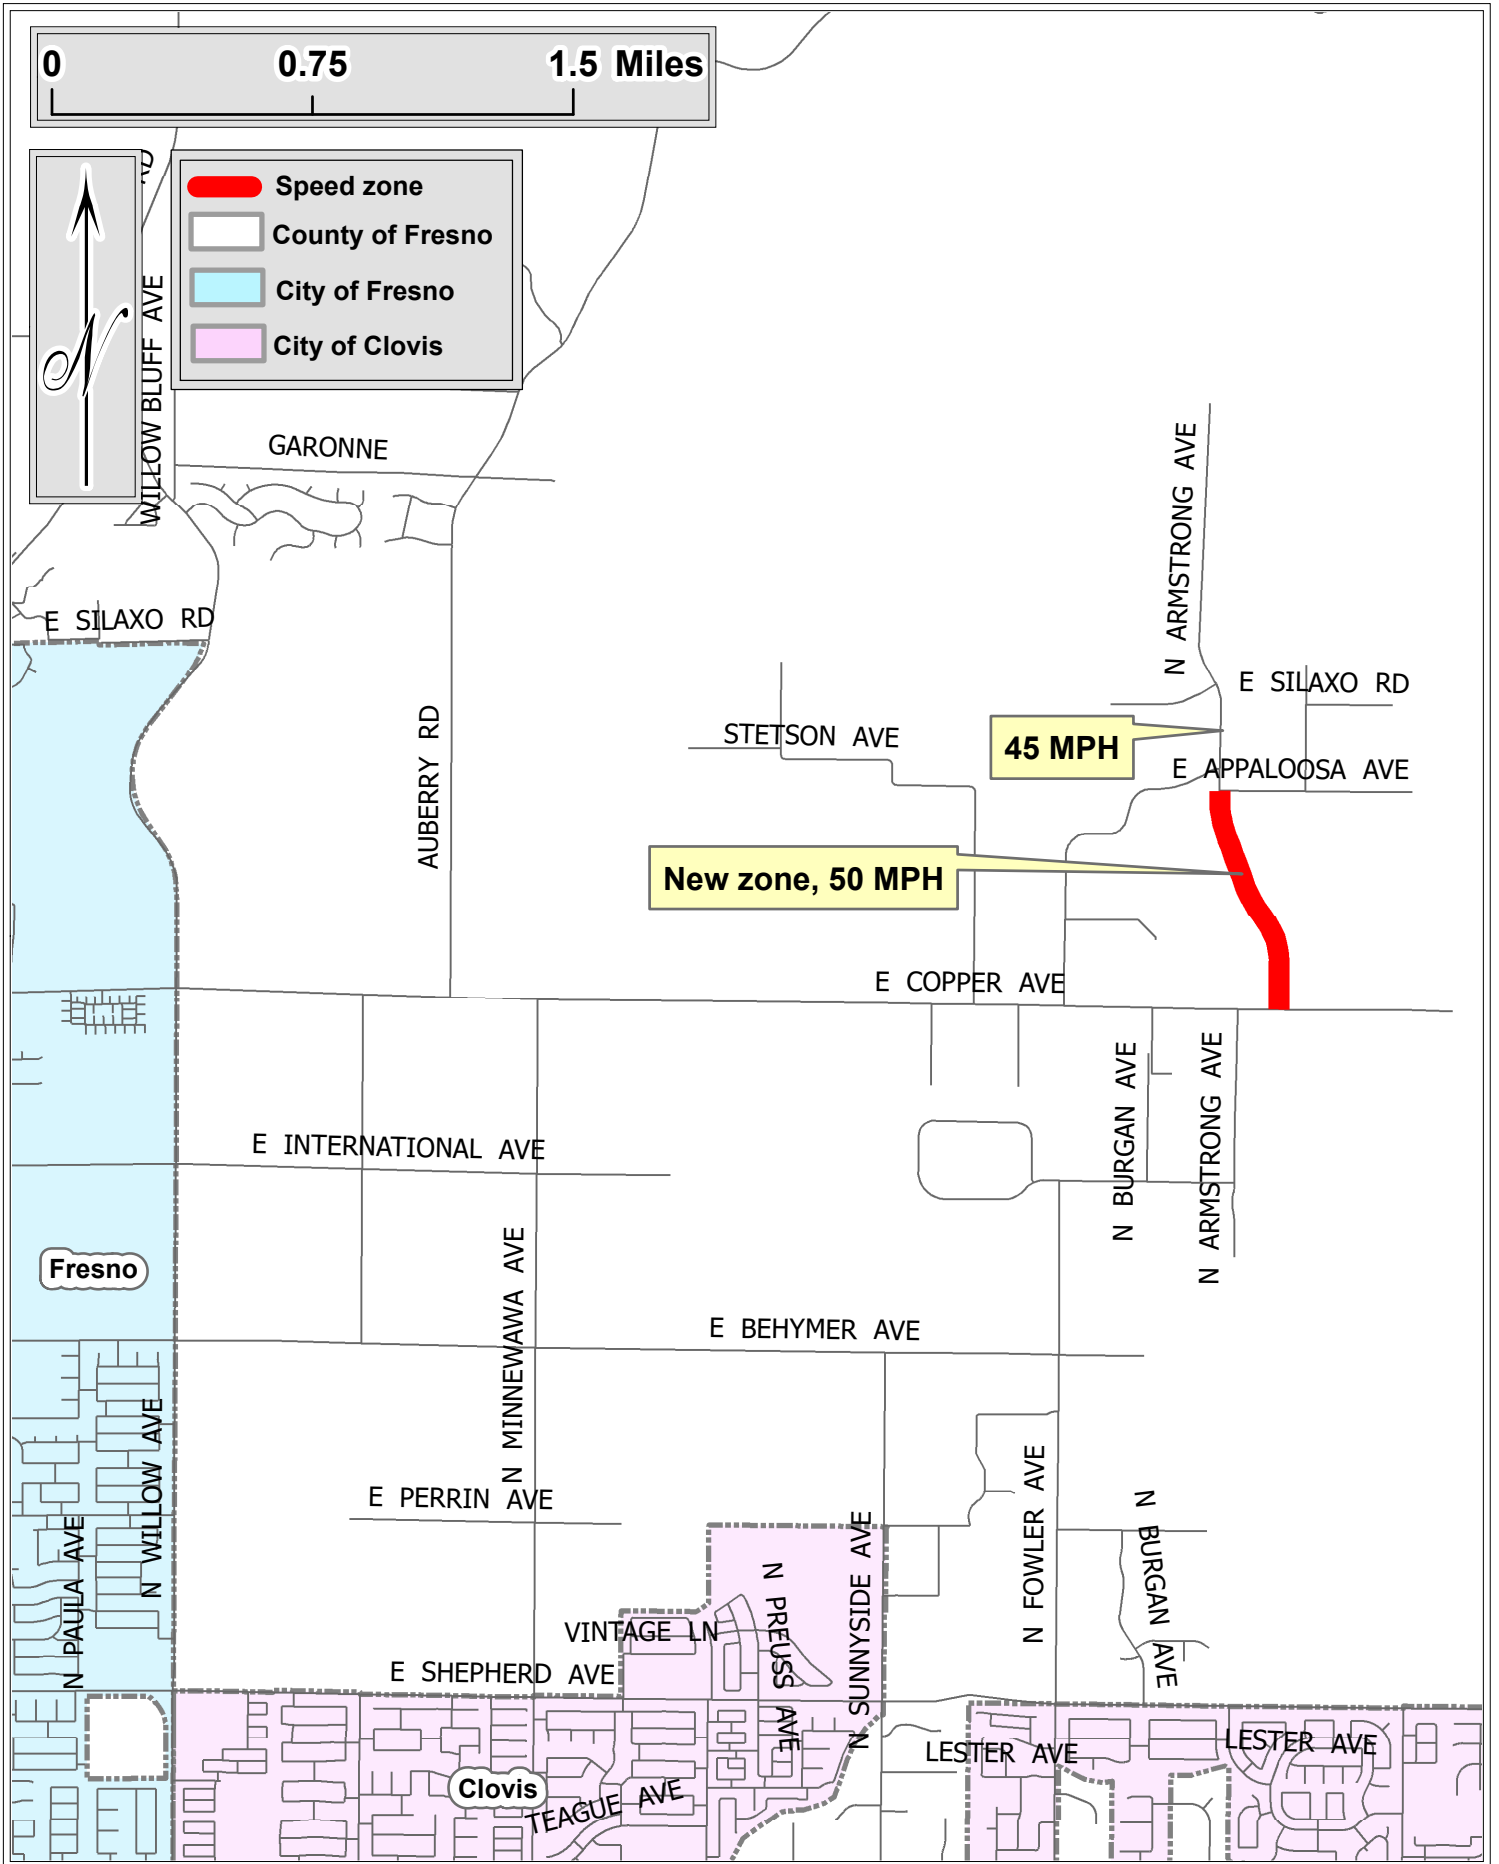

Armstrong Avenue from Appaloosa Avenue (southern intersection) to 3/4 miles north of Silaxo Road. District 5.

Armstrong Avenue from Copper Avenue to Appaloosa Avenue (southern intersection). District 5.

Belmont Avenue from Blythe Avenue to Valentine Avenue. District 1.

Belmont Avenue from Marks Avenue to Blythe Avenue. District 1.

Bretz Road from State Route 168 to Black Oak Way. District 5.

Fowler Avenue from Copper Avenue to Appaloosa Avenue. District 5.

Garfield Avenue from Shaw Avenue to Barstow Avenue except that portion within the boundaries of the City of Fresno. District 1.

Grantland Avenue from 1/2 mile south of Ashlan Avenue to Ashlan Avenue except that portion within the boundaries of the City of Fresno. District 1.

**Locan Avenue from Clinton Avenue to Shields Avenue
except that portion within the boundaries of the City of Fresno. District 5.**