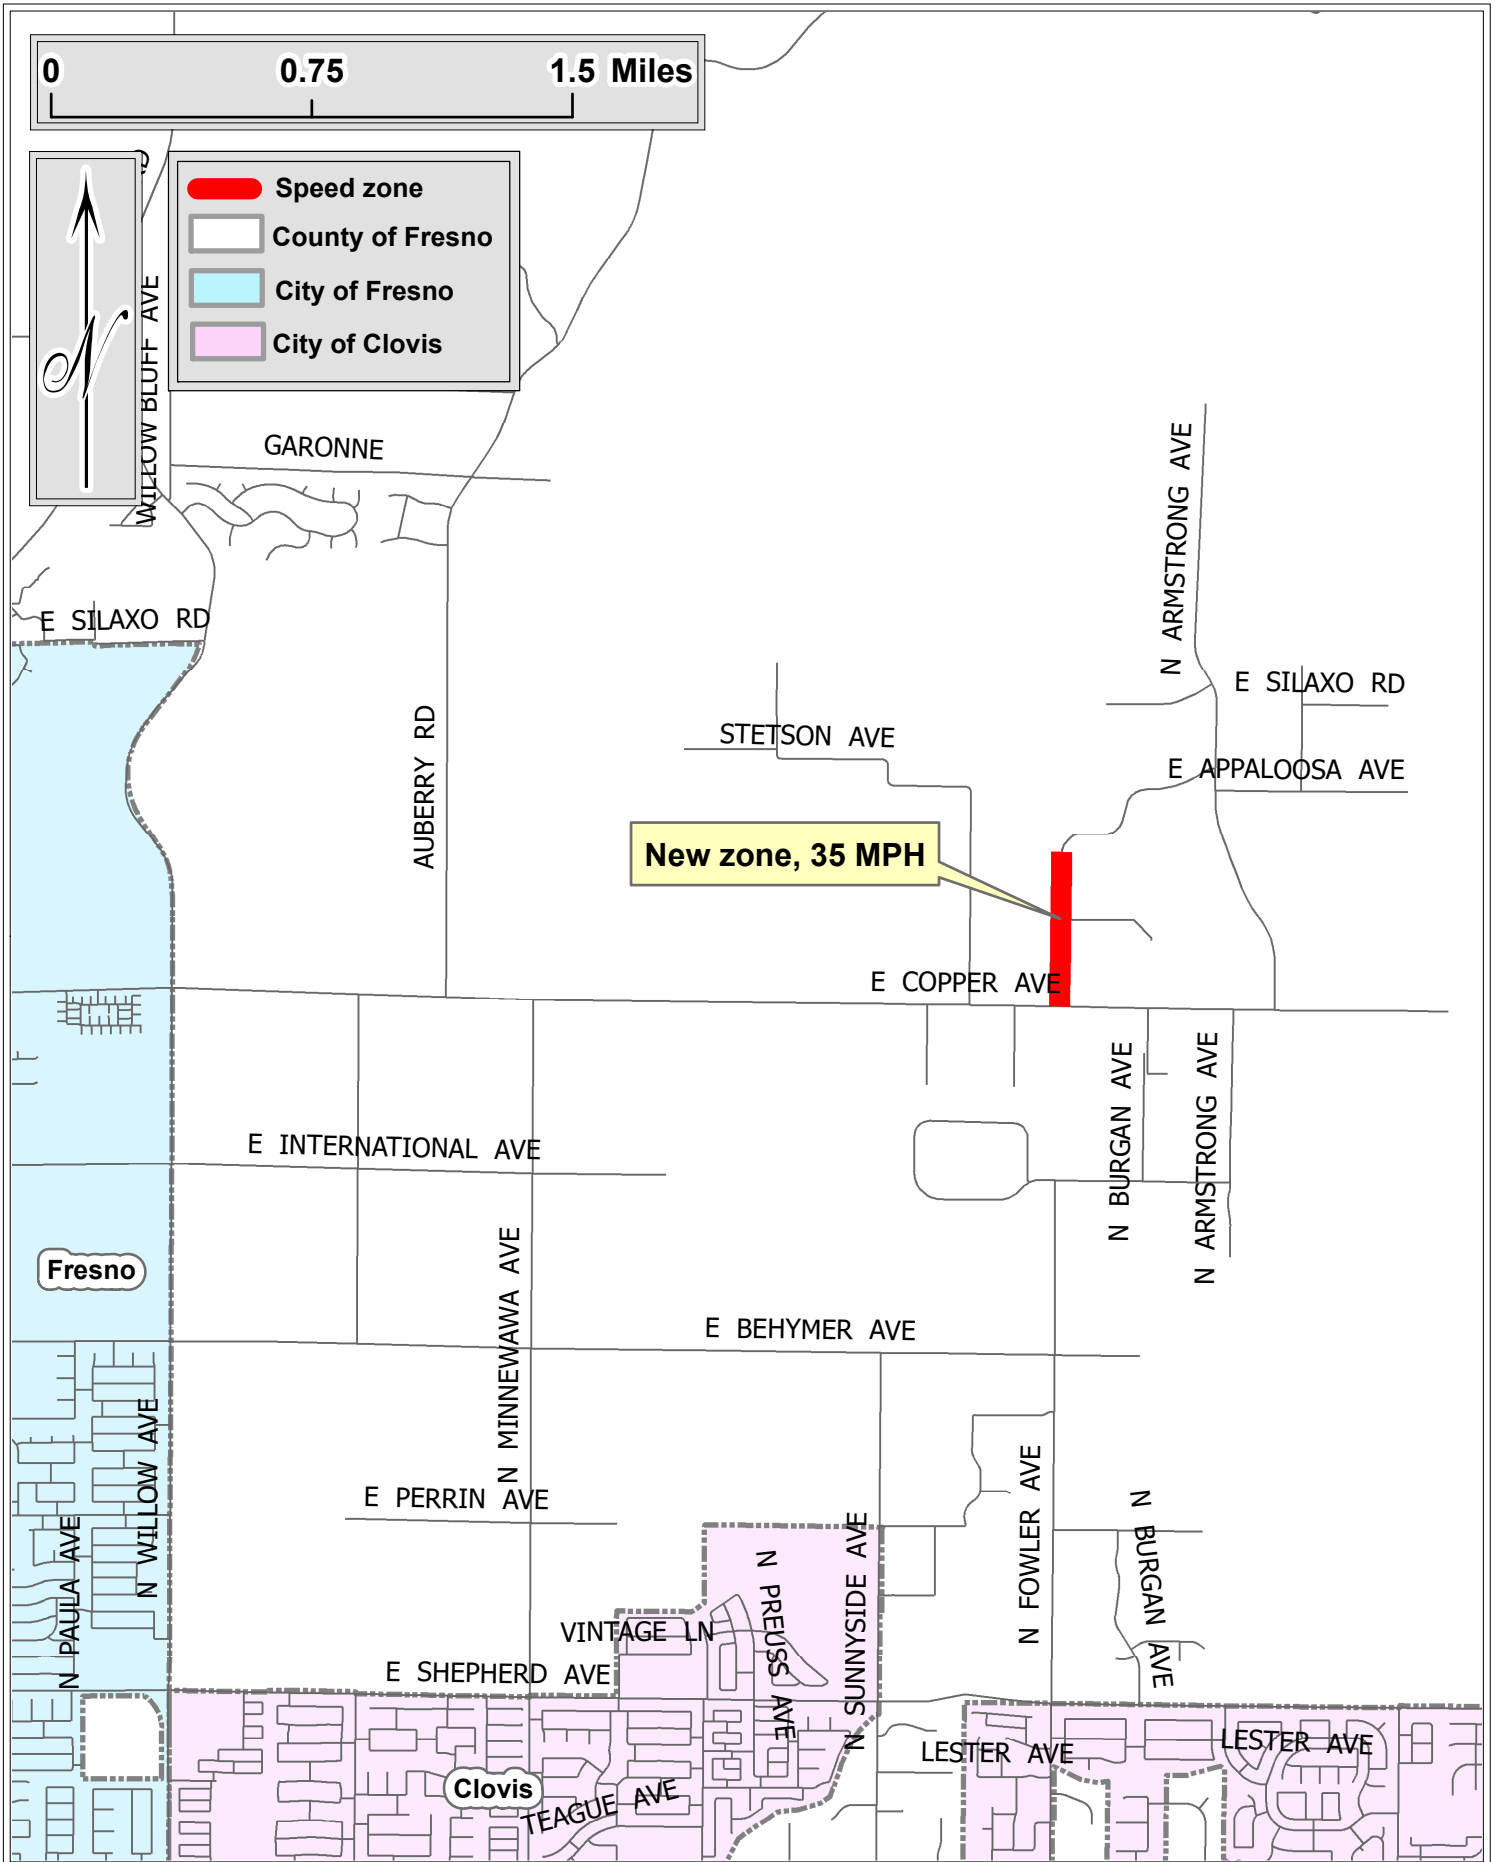

Armstrong Avenue from Appaloosa Avenue (southern intersection) to 3/4 miles north of Silaxo Road. District 5.

Armstrong Avenue from Copper Avenue to Appaloosa Avenue (southern intersection). District 5.

Belmont Avenue from Blythe Avenue to Valentine Avenue. District 1.

Belmont Avenue from Marks Avenue to Blythe Avenue. District 1.

Bretz Road from State Route 168 to Black Oak Way. District 5.

Fowler Avenue from Copper Avenue to Appaloosa Avenue. District 5.

Garfield Avenue from Shaw Avenue to Barstow Avenue except that portion within the boundaries of the City of Fresno. District 1.

Grantland Avenue from 1/2 mile south of Ashlan Avenue to Ashlan Avenue except that portion within the boundaries of the City of Fresno. District 1.

**Locan Avenue from Clinton Avenue to Shields Avenue
except that portion within the boundaries of the City of Fresno. District 5.**