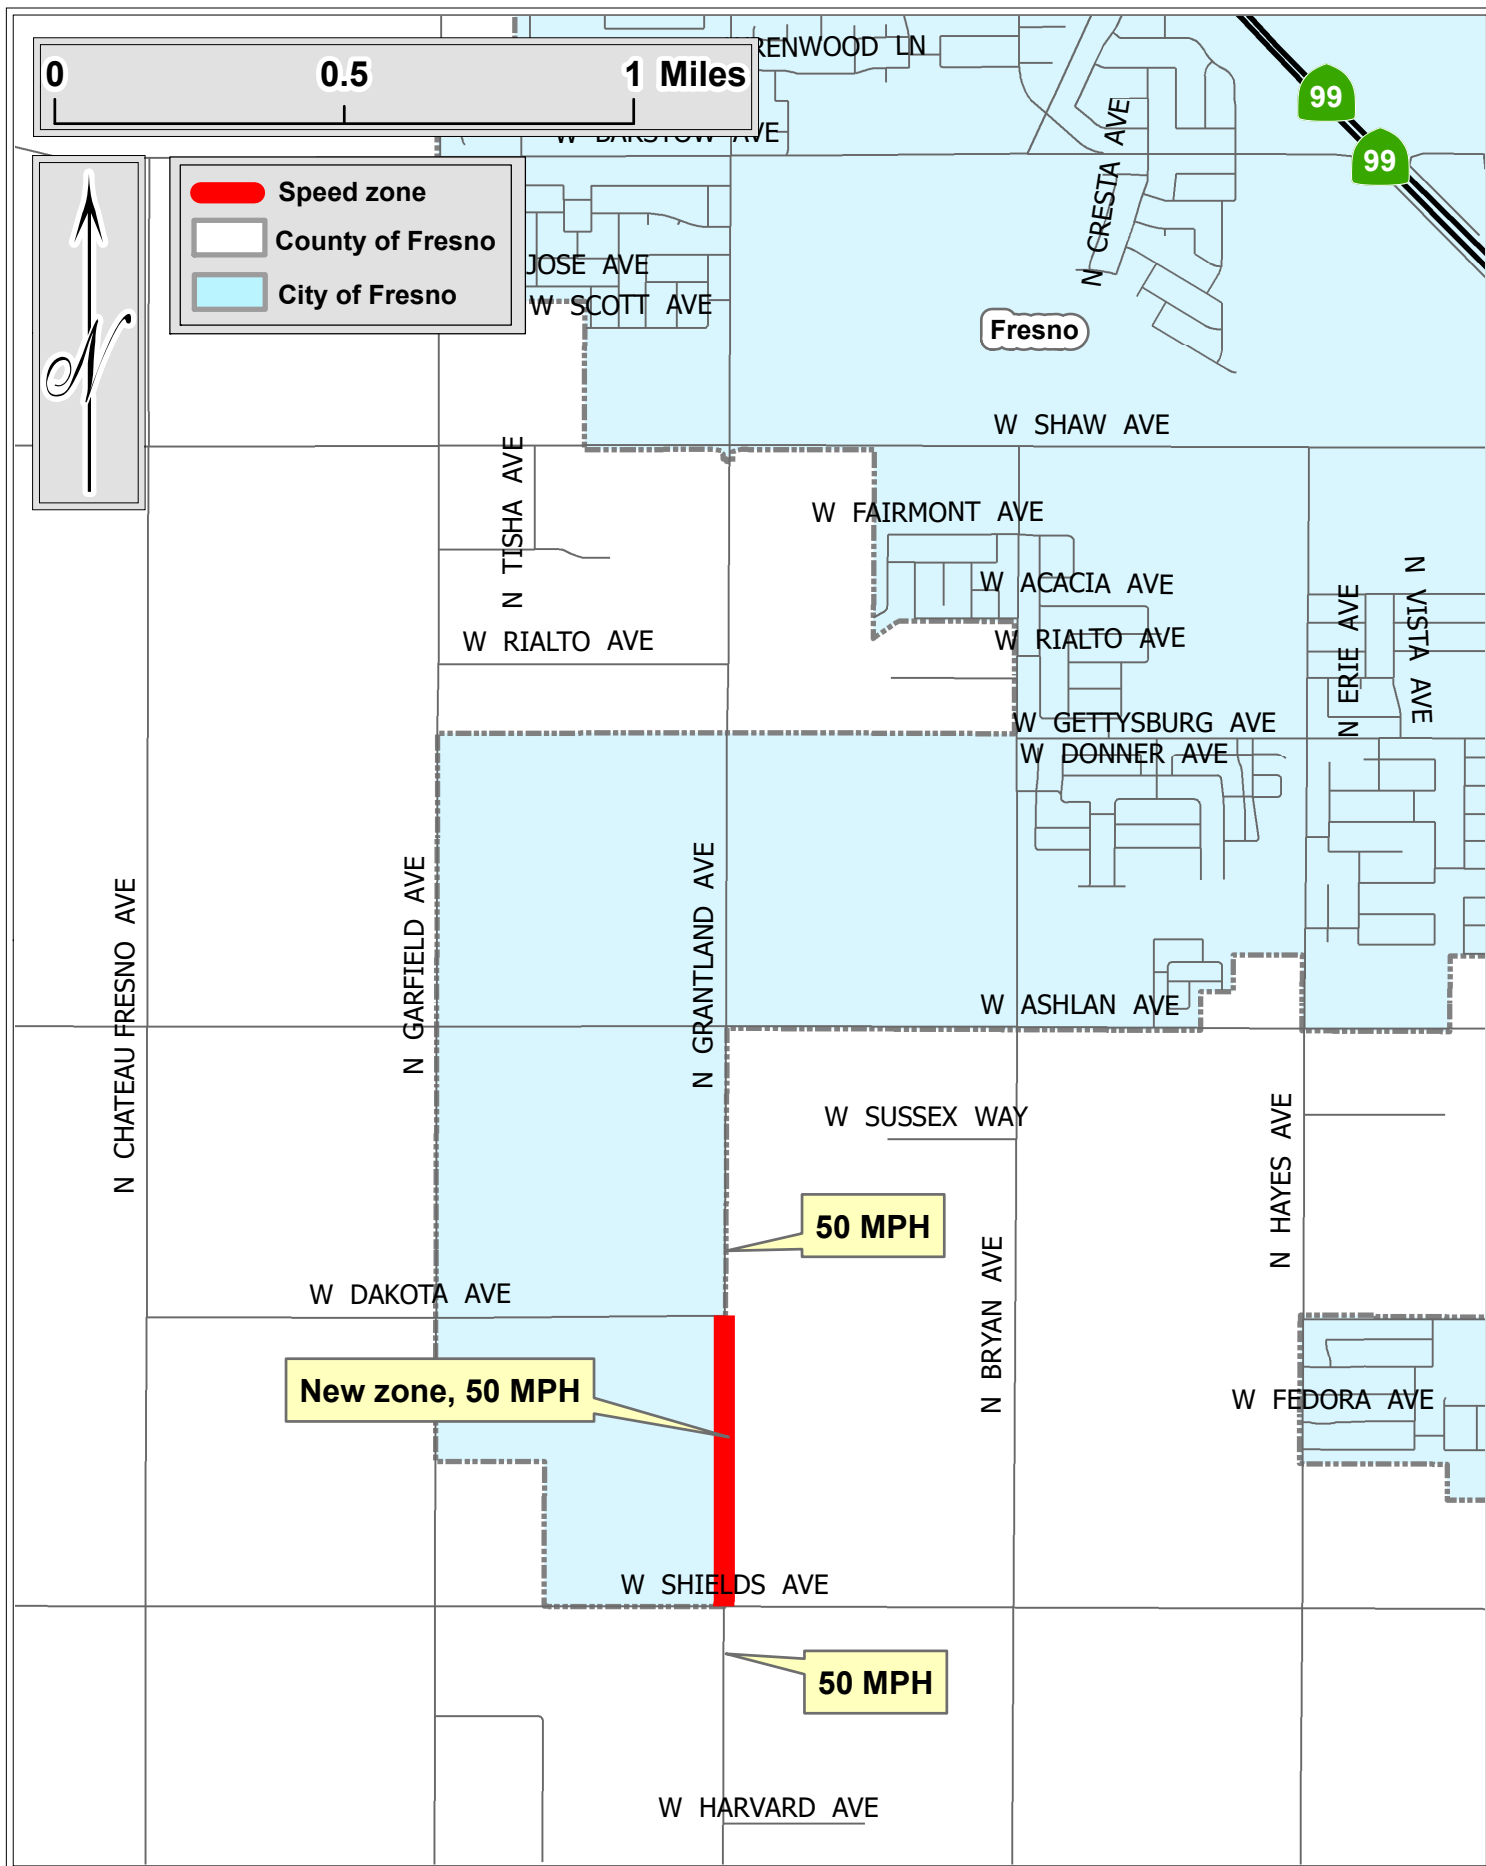

Armstrong Avenue from Appaloosa Avenue (southern intersection) to 3/4 miles north of Silaxo Road. District 5.

Armstrong Avenue from Copper Avenue to Appaloosa Avenue (southern intersection). District 5.

Garfield Avenue from Shaw Avenue to Barstow Avenue except that portion within the boundaries of the City of Fresno. District 1.

Grantland Avenue from 1/2 mile south of Ashlan Avenue to Ashlan Avenue except that portion within the boundaries of the City of Fresno. District 1.

Grantland Avenue from 1/2 mile south of Shaw Avenue to Shaw Avenue except that portion within the boundaries of the City of Fresno. District 1.

Grantland Avenue from Shields Avenue to 1/2 mile north of Shields Avenue except that portion within the boundaries of the City of Fresno. District 1.

**Locan Avenue from Clinton Avenue to Shields Avenue
except that portion within the boundaries of the City of Fresno. District 5.**