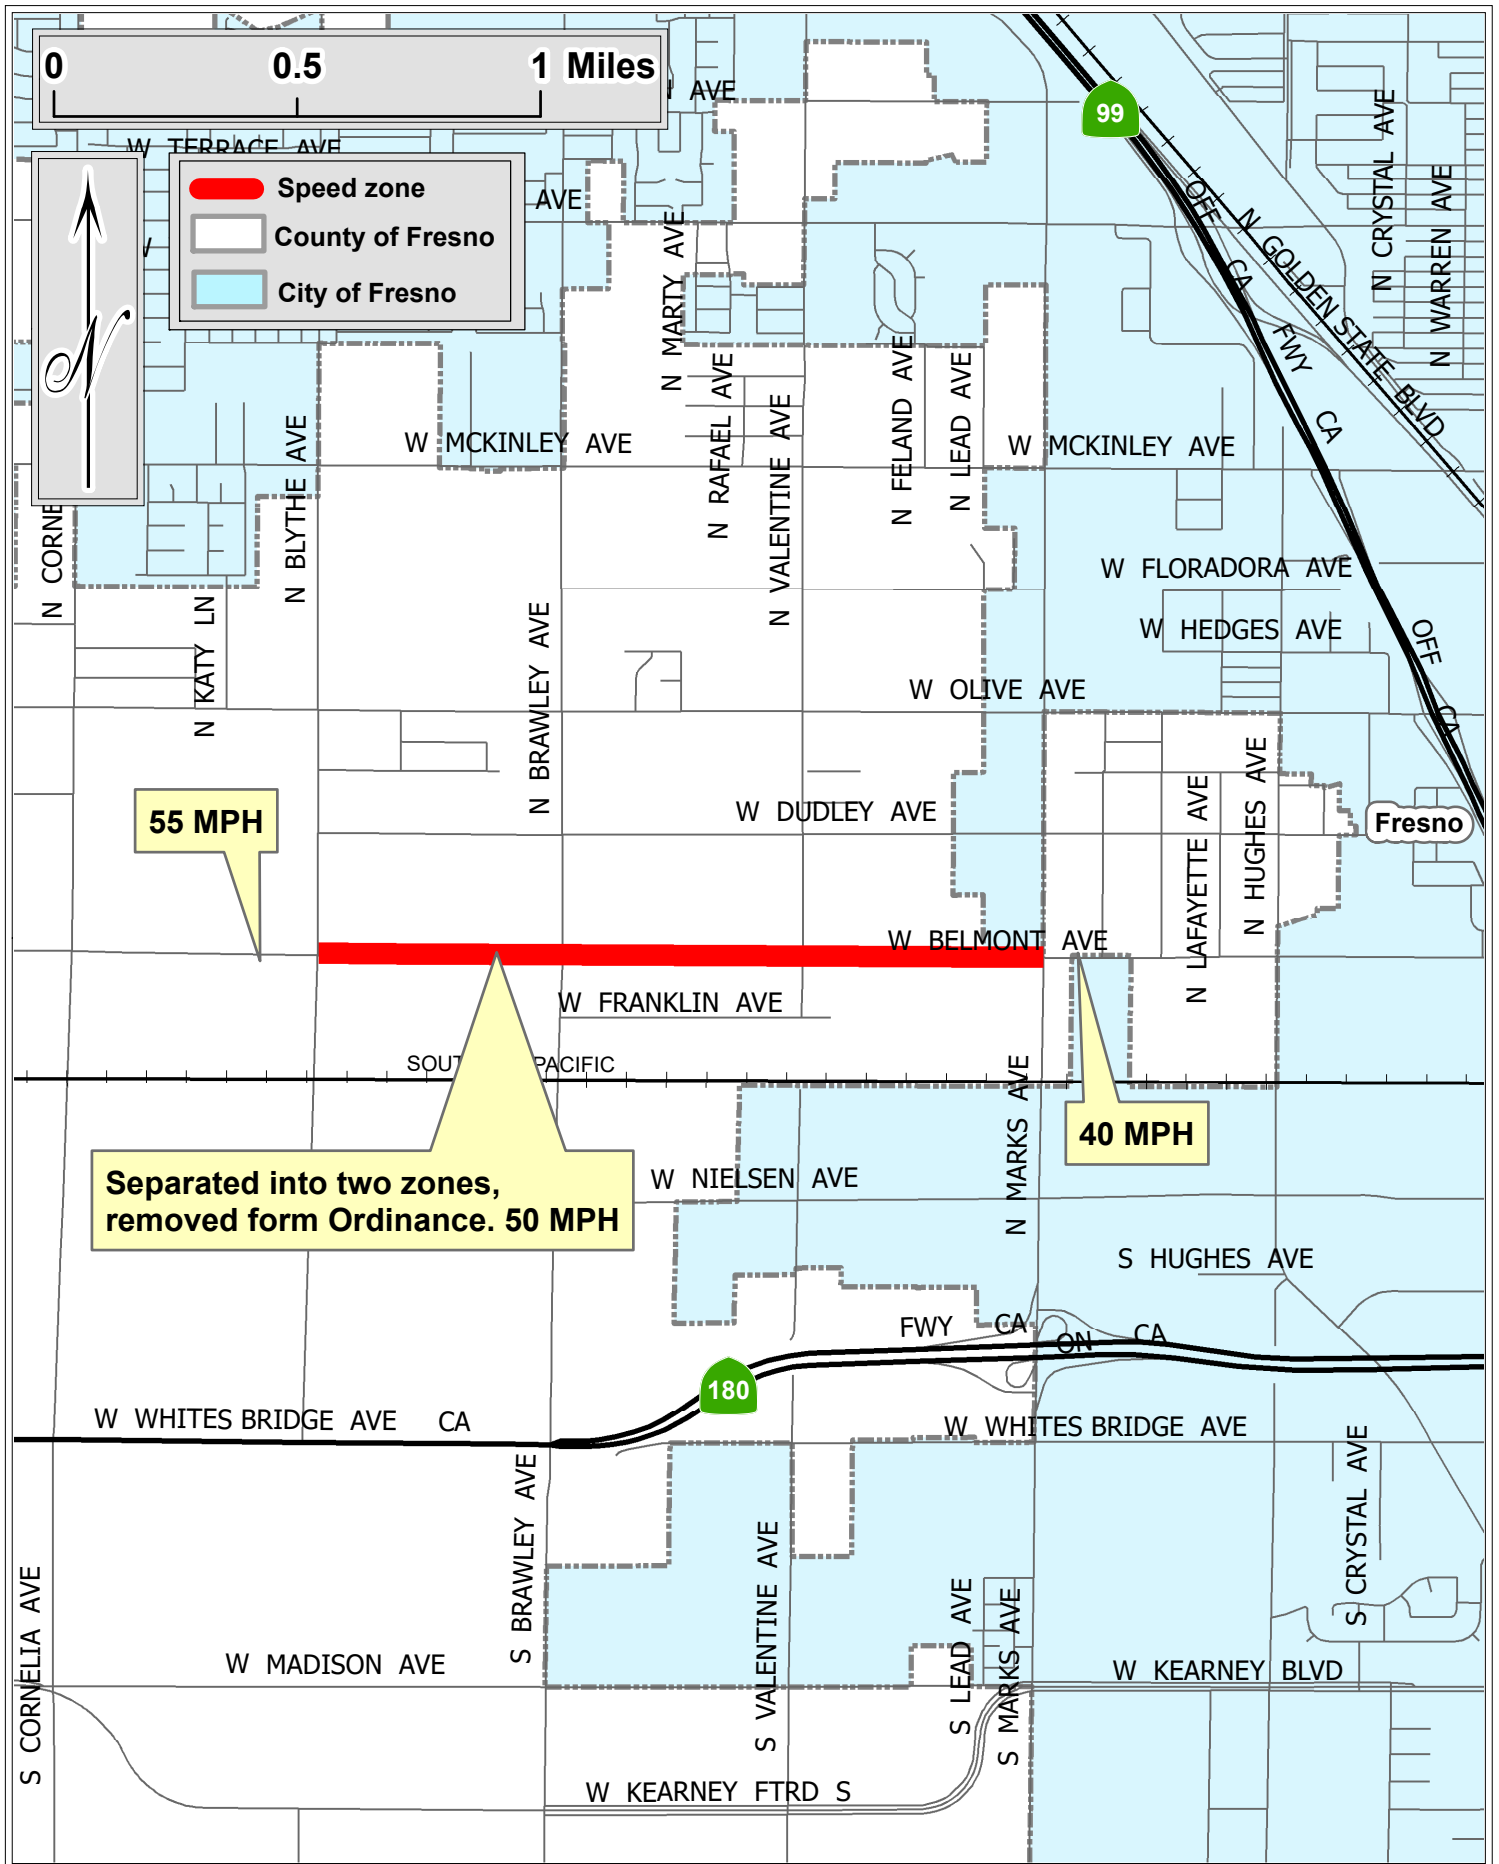

Armstrong Avenue from Appaloosa Avenue (southern intersection) to 3/4 miles north of Silaxo Road. District 5.

Armstrong Avenue from Copper Avenue to Appaloosa Avenue (southern intersection). District 5.

Belmont Avenue from Blythe Avenue to Valentine Avenue. District 1.

Belmont Avenue from Marks Avenue to Blythe Avenue. District 1.

Bretz Road from State Route 168 to Black Oak Way. District 5.

Fowler Avenue from Copper Avenue to Appaloosa Avenue. District 5.

Garfield Avenue from Shaw Avenue to Barstow Avenue except that portion within the boundaries of the City of Fresno. District 1.

Grantland Avenue from 1/2 mile south of Ashlan Avenue to Ashlan Avenue except that portion within the boundaries of the City of Fresno. District 1.

**Locan Avenue from Clinton Avenue to Shields Avenue
except that portion within the boundaries of the City of Fresno. District 5.**