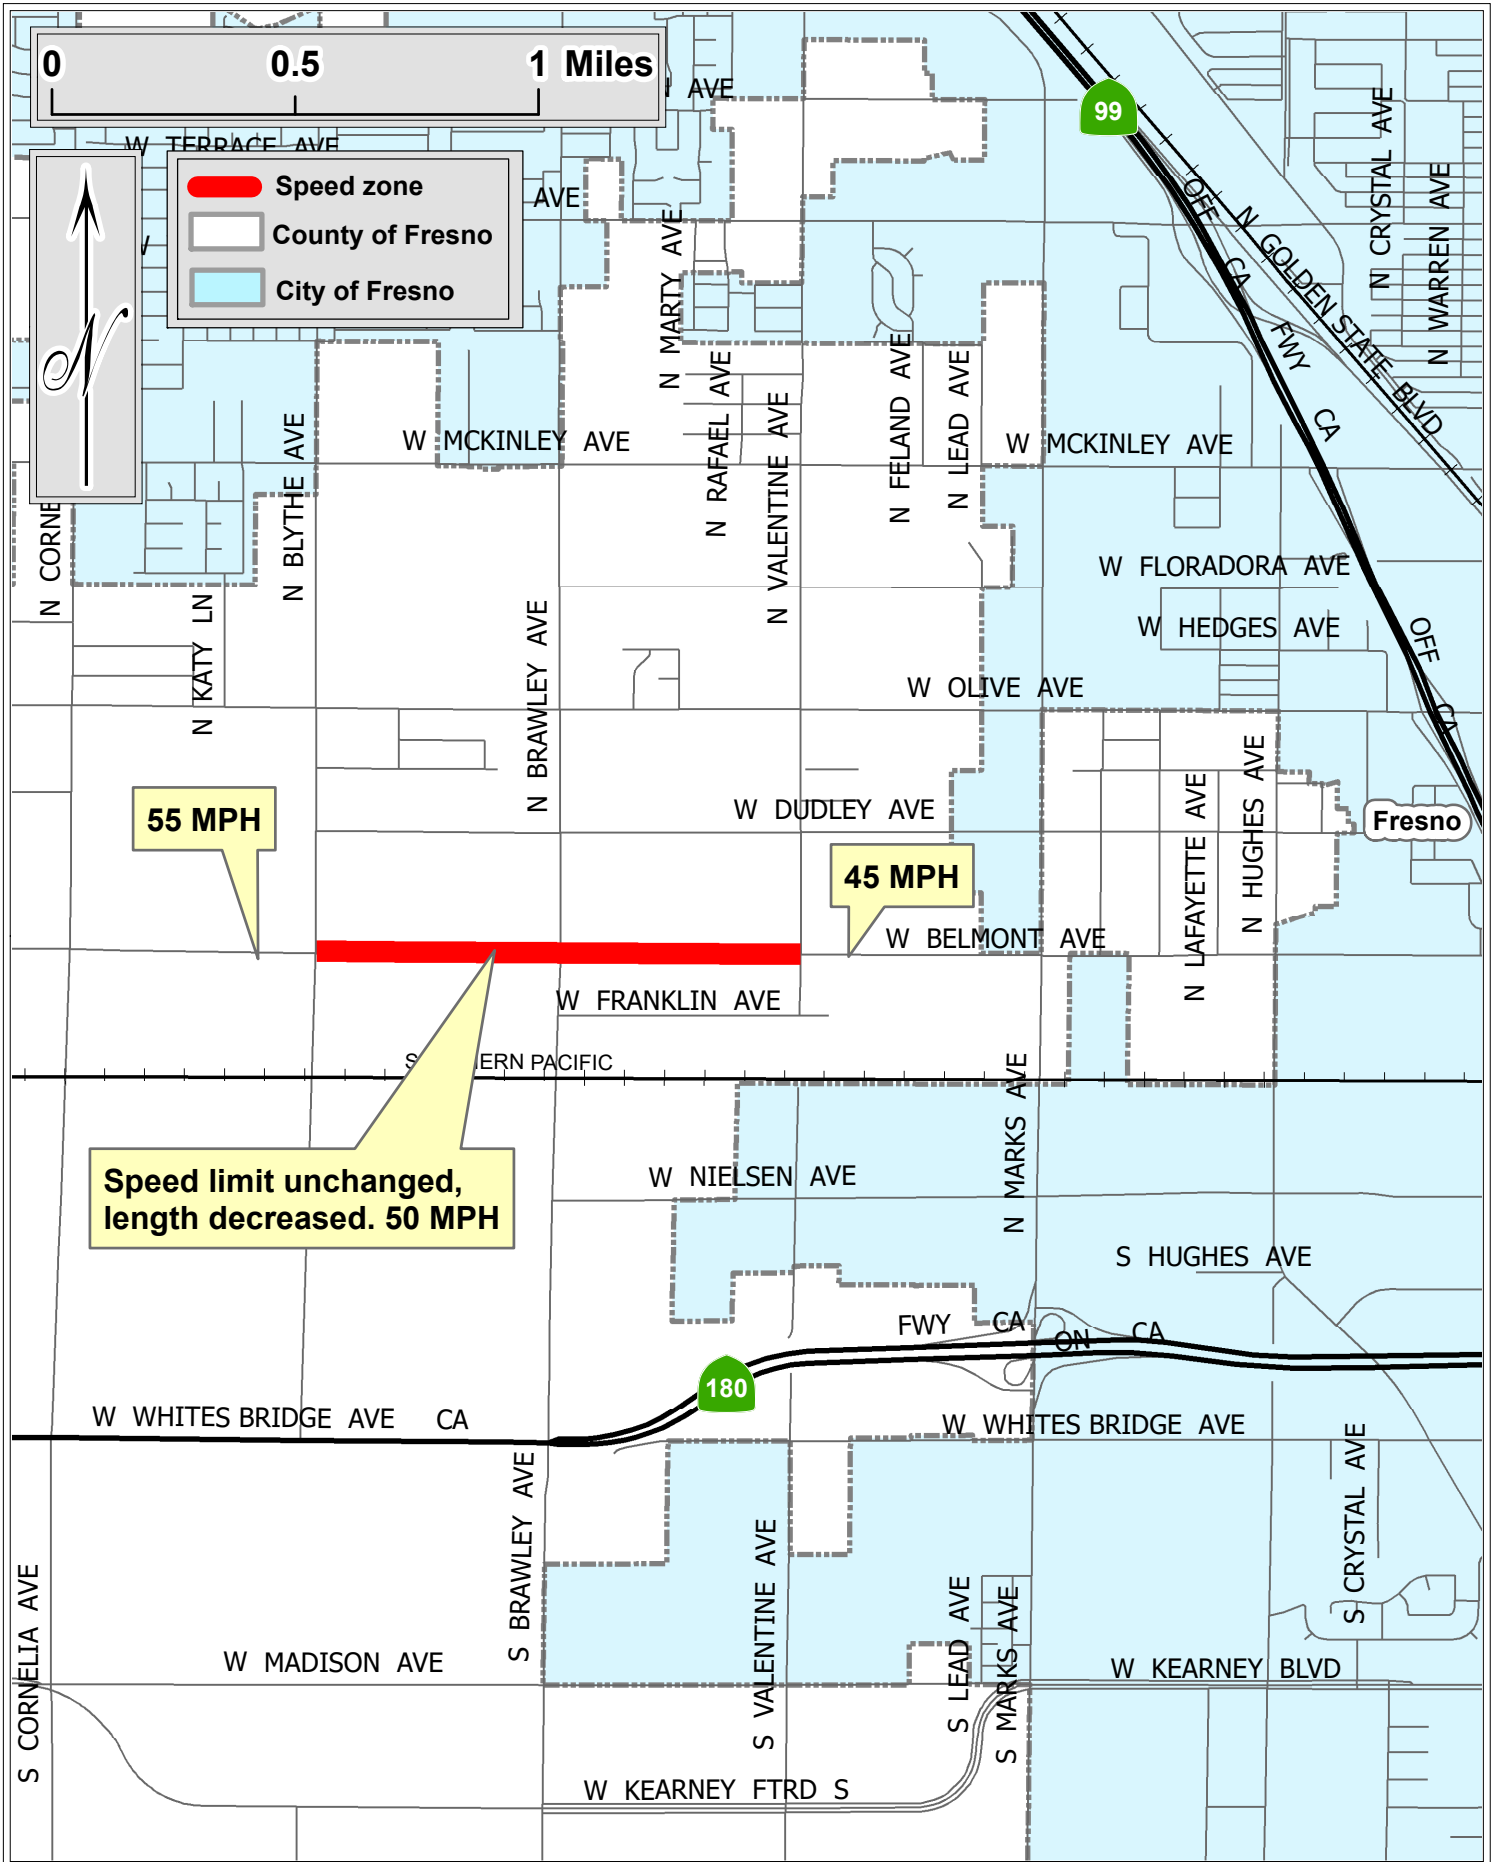

Armstrong Avenue from Appaloosa Avenue (southern intersection) to 3/4 miles north of Silaxo Road. District 5.

Armstrong Avenue from Copper Avenue to Appaloosa Avenue (southern intersection). District 5.

Belmont Avenue from Blythe Avenue to Valentine Avenue. District 1.

Belmont Avenue from Marks Avenue to Blythe Avenue. District 1.

Bretz Road from State Route 168 to Black Oak Way. District 5.

Fowler Avenue from Copper Avenue to Appaloosa Avenue. District 5.

Garfield Avenue from Shaw Avenue to Barstow Avenue except that portion within the boundaries of the City of Fresno. District 1.

Grantland Avenue from 1/2 mile south of Ashlan Avenue to Ashlan Avenue except that portion within the boundaries of the City of Fresno. District 1.

**Locan Avenue from Clinton Avenue to Shields Avenue
except that portion within the boundaries of the City of Fresno. District 5.**