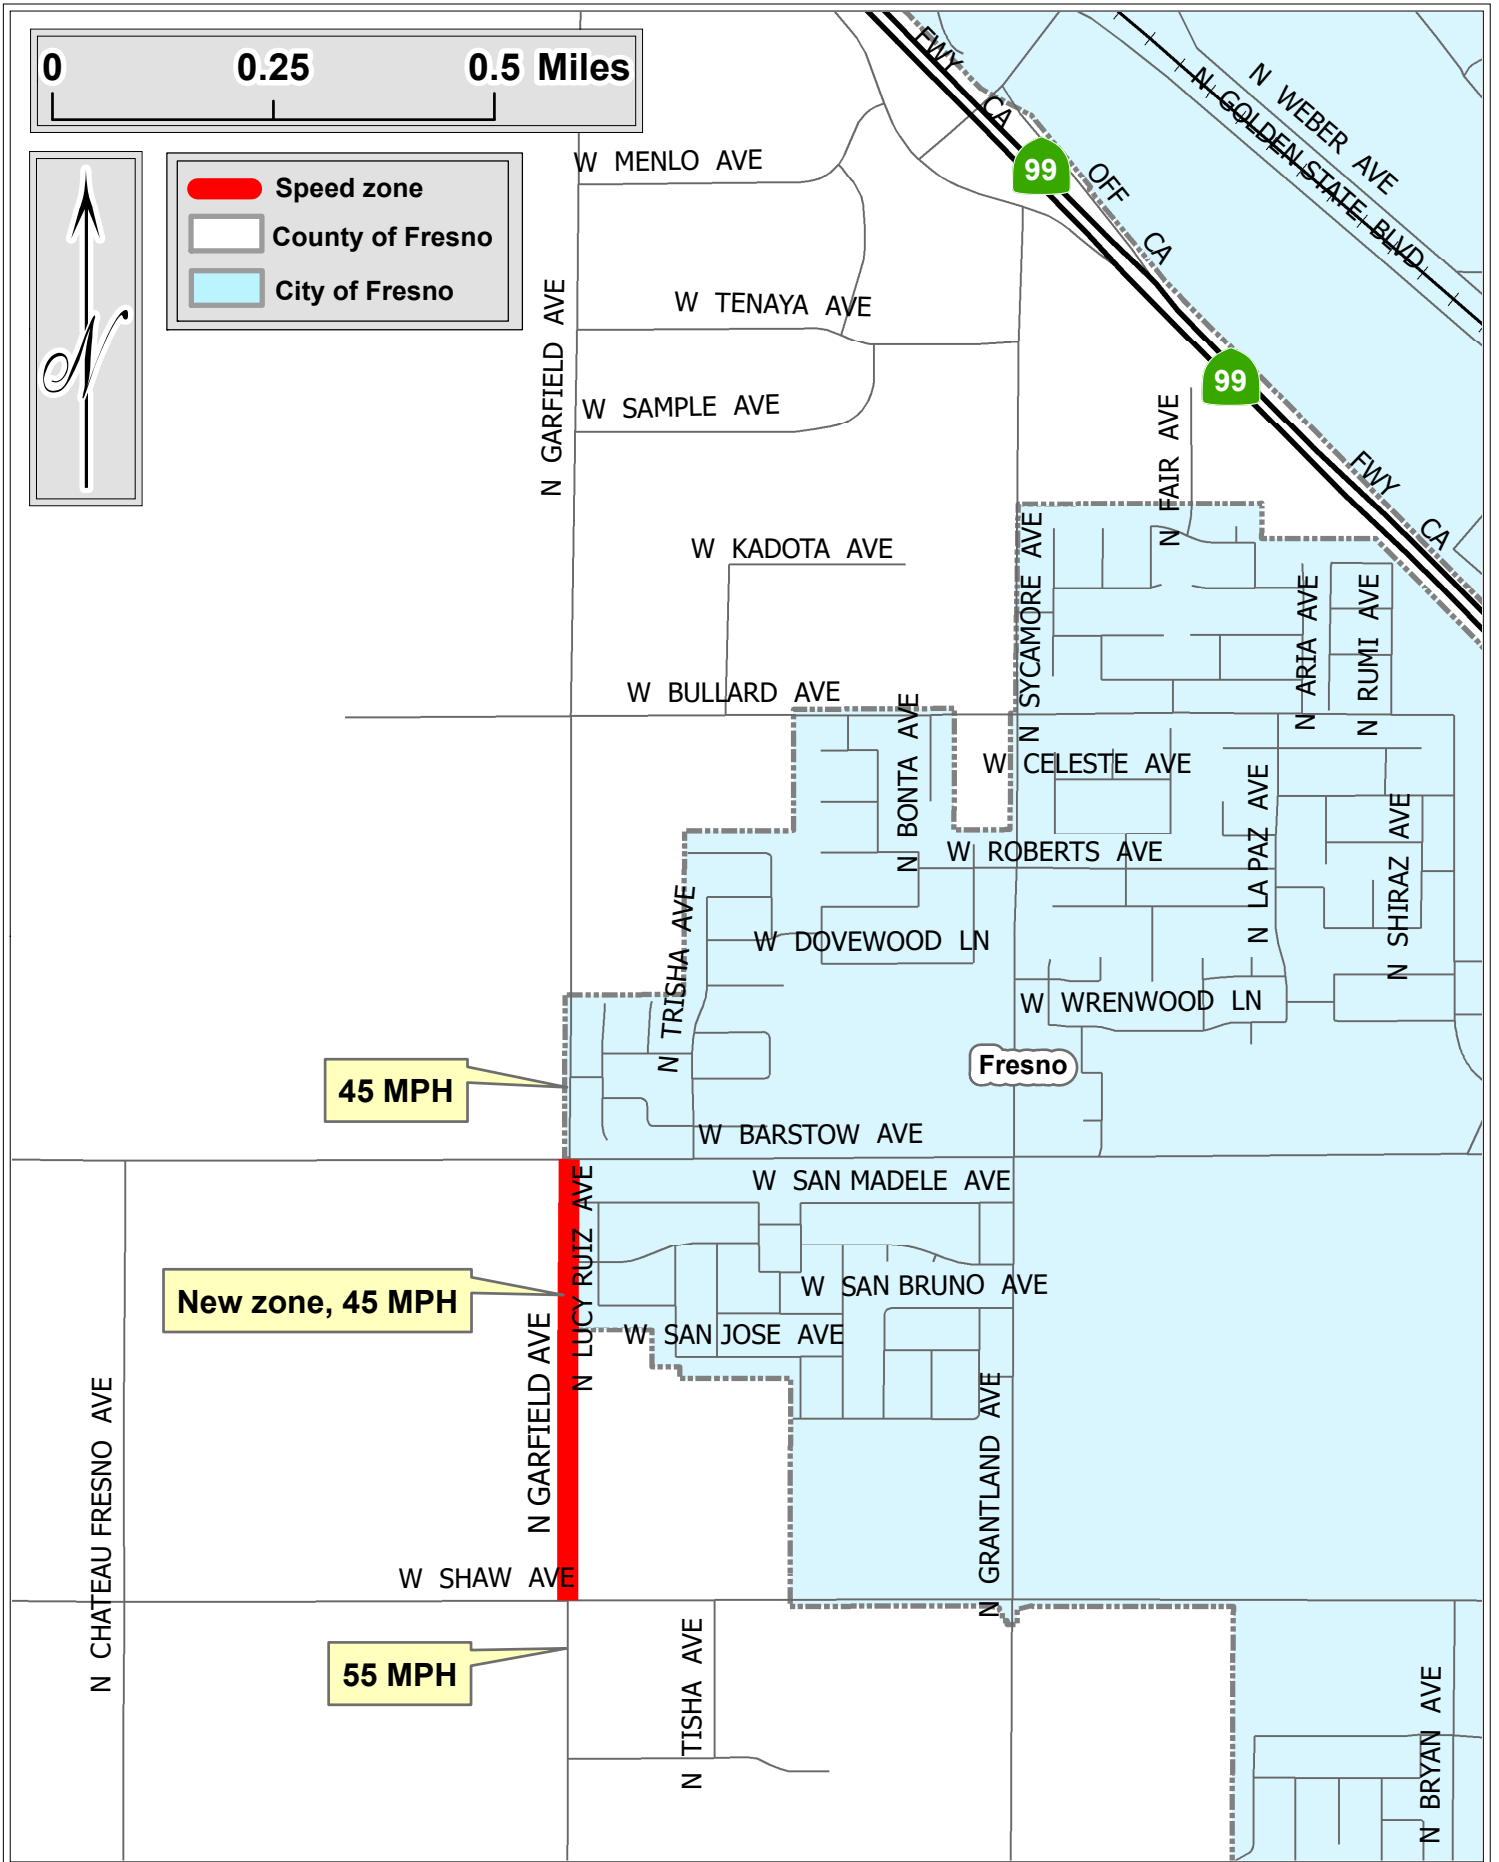

Armstrong Avenue from Appaloosa Avenue (southern intersection) to 3/4 miles north of Silaxo Road. District 5.

Armstrong Avenue from Copper Avenue to Appaloosa Avenue (southern intersection). District 5.

Belmont Avenue from Blythe Avenue to Valentine Avenue. District 1.

Belmont Avenue from Marks Avenue to Blythe Avenue. District 1.

Bretz Road from State Route 168 to Black Oak Way. District 5.

Fowler Avenue from Copper Avenue to Appaloosa Avenue. District 5.

Garfield Avenue from Shaw Avenue to Barstow Avenue except that portion within the boundaries of the City of Fresno. District 1.

Grantland Avenue from 1/2 mile south of Ashlan Avenue to Ashlan Avenue except that portion within the boundaries of the City of Fresno. District 1.

**Locan Avenue from Clinton Avenue to Shields Avenue
except that portion within the boundaries of the City of Fresno. District 5.**