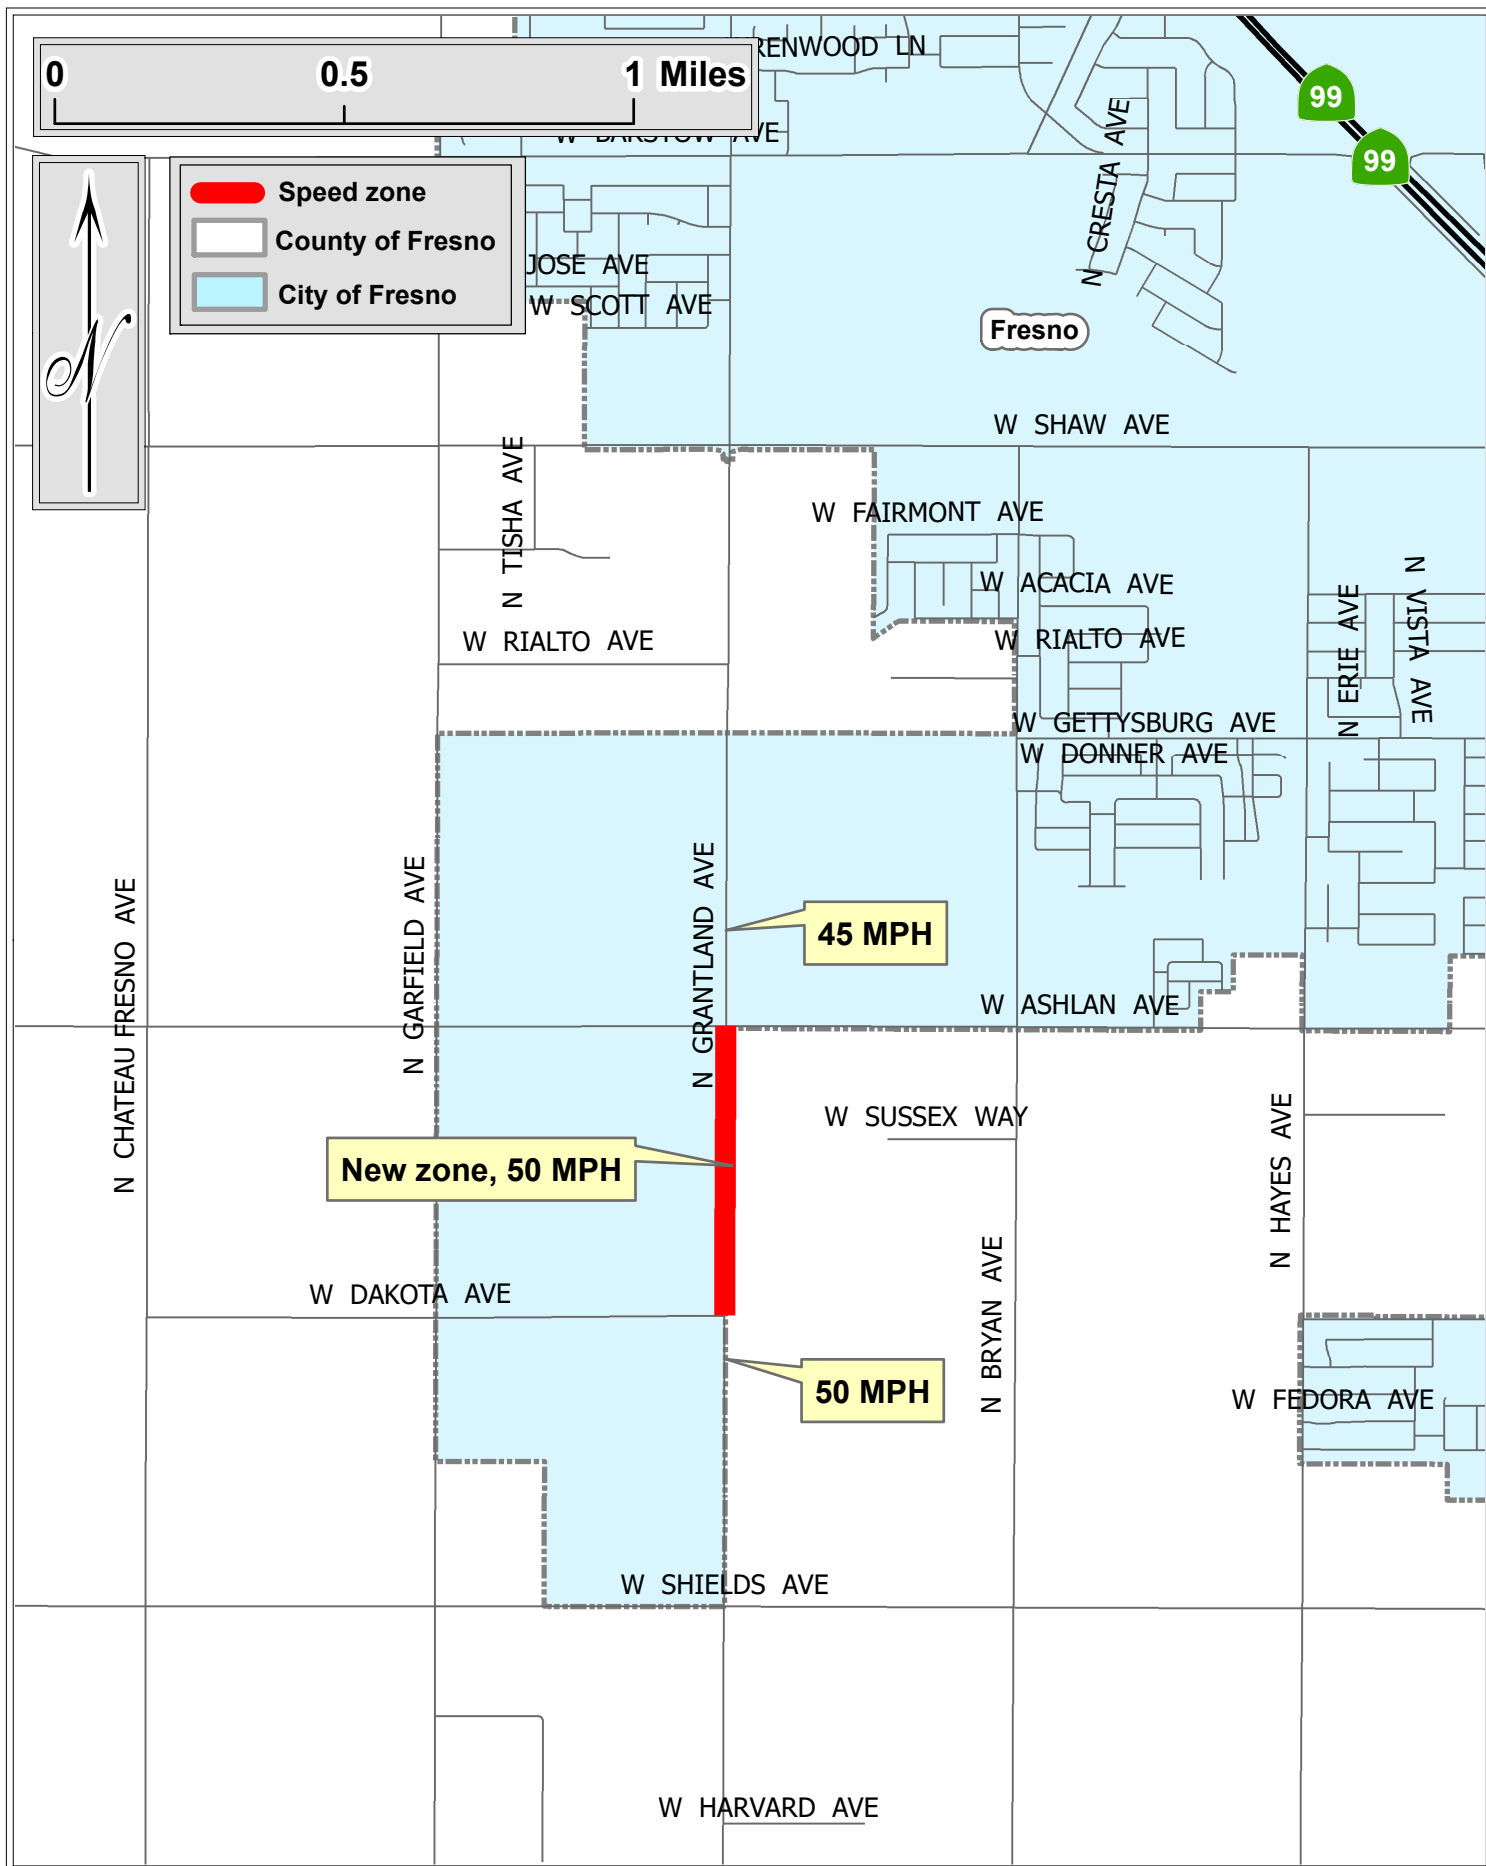

Armstrong Avenue from Appaloosa Avenue (southern intersection) to 3/4 miles north of Silaxo Road. District 5.

Armstrong Avenue from Copper Avenue to Appaloosa Avenue (southern intersection). District 5.

Belmont Avenue from Blythe Avenue to Valentine Avenue. District 1.

Belmont Avenue from Marks Avenue to Blythe Avenue. District 1.

Bretz Road from State Route 168 to Black Oak Way. District 5.

Fowler Avenue from Copper Avenue to Appaloosa Avenue. District 5.

Garfield Avenue from Shaw Avenue to Barstow Avenue except that portion within the boundaries of the City of Fresno. District 1.

Grantland Avenue from 1/2 mile south of Ashlan Avenue to Ashlan Avenue except that portion within the boundaries of the City of Fresno. District 1.

**Locan Avenue from Clinton Avenue to Shields Avenue
except that portion within the boundaries of the City of Fresno. District 5.**