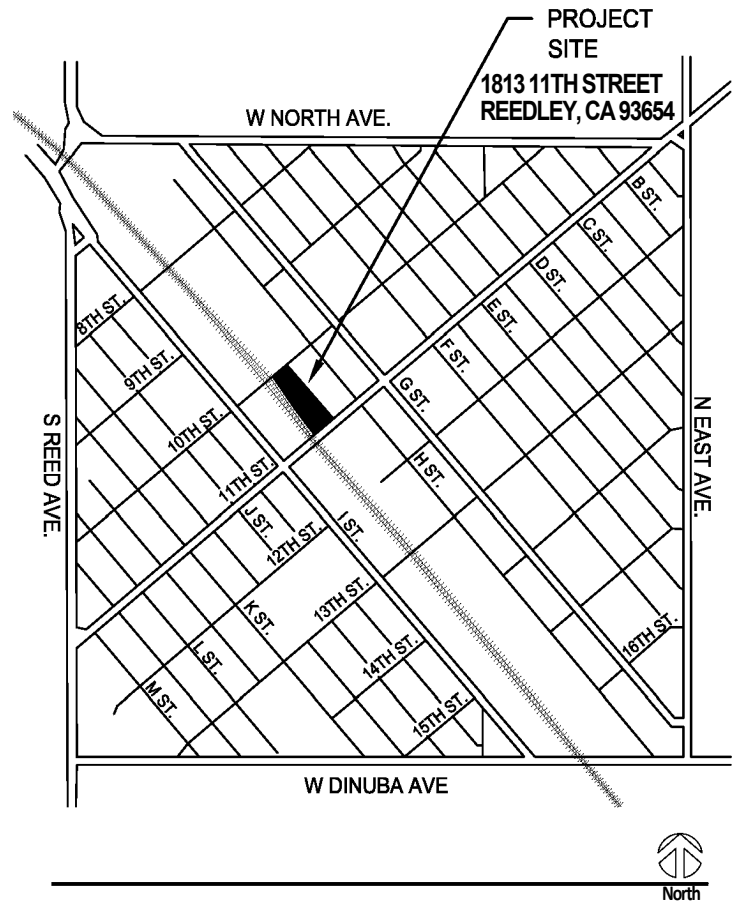

Vicinity Map

Department of Public Works and Planning | Development Services & Capital Projects Division | Steven E. White, Director

County of Fresno