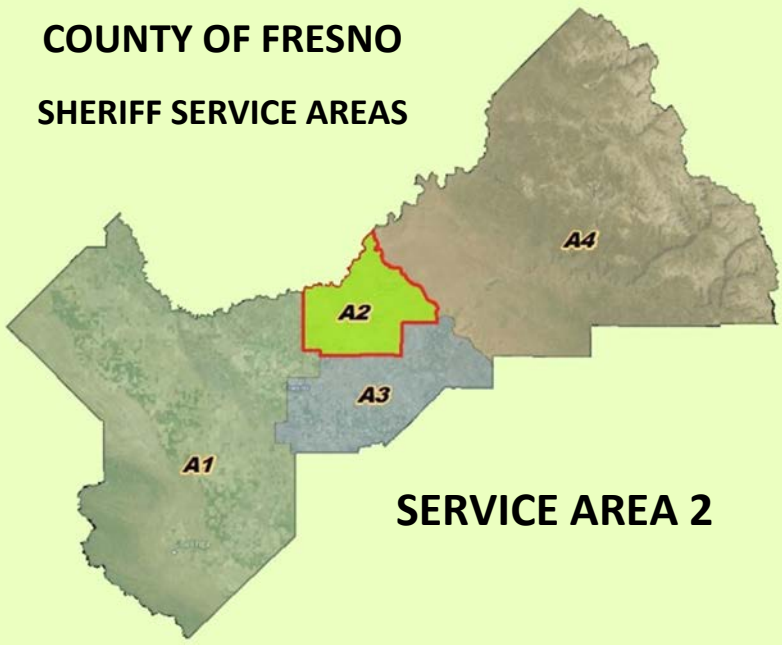

COUNTY OF FRESNO  
SHERIFF SERVICE AREAS

SERVICE AREA 2

CONTRACT  
19-S-04

FRESNO COUNTY  
SHERIFF AREA 2  
SUBSTATION

SERVICE AREA 2

OLD  
SUBSTATION  
LOCATION

NEW  
SUBSTATION  
LOCATION